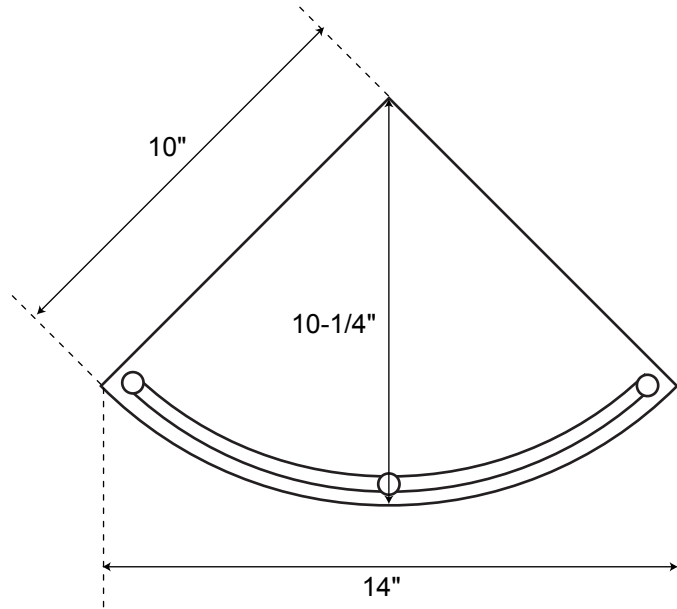

SPECIFICATIONS

Overall Dimensions	14" W (front to back) x 10-1/4" D x 12-1/4" H
--------------------	---

All measurements are approximate.

14" Engel

Tempered Glass
Corner Shelf

Top - Shelf

Front