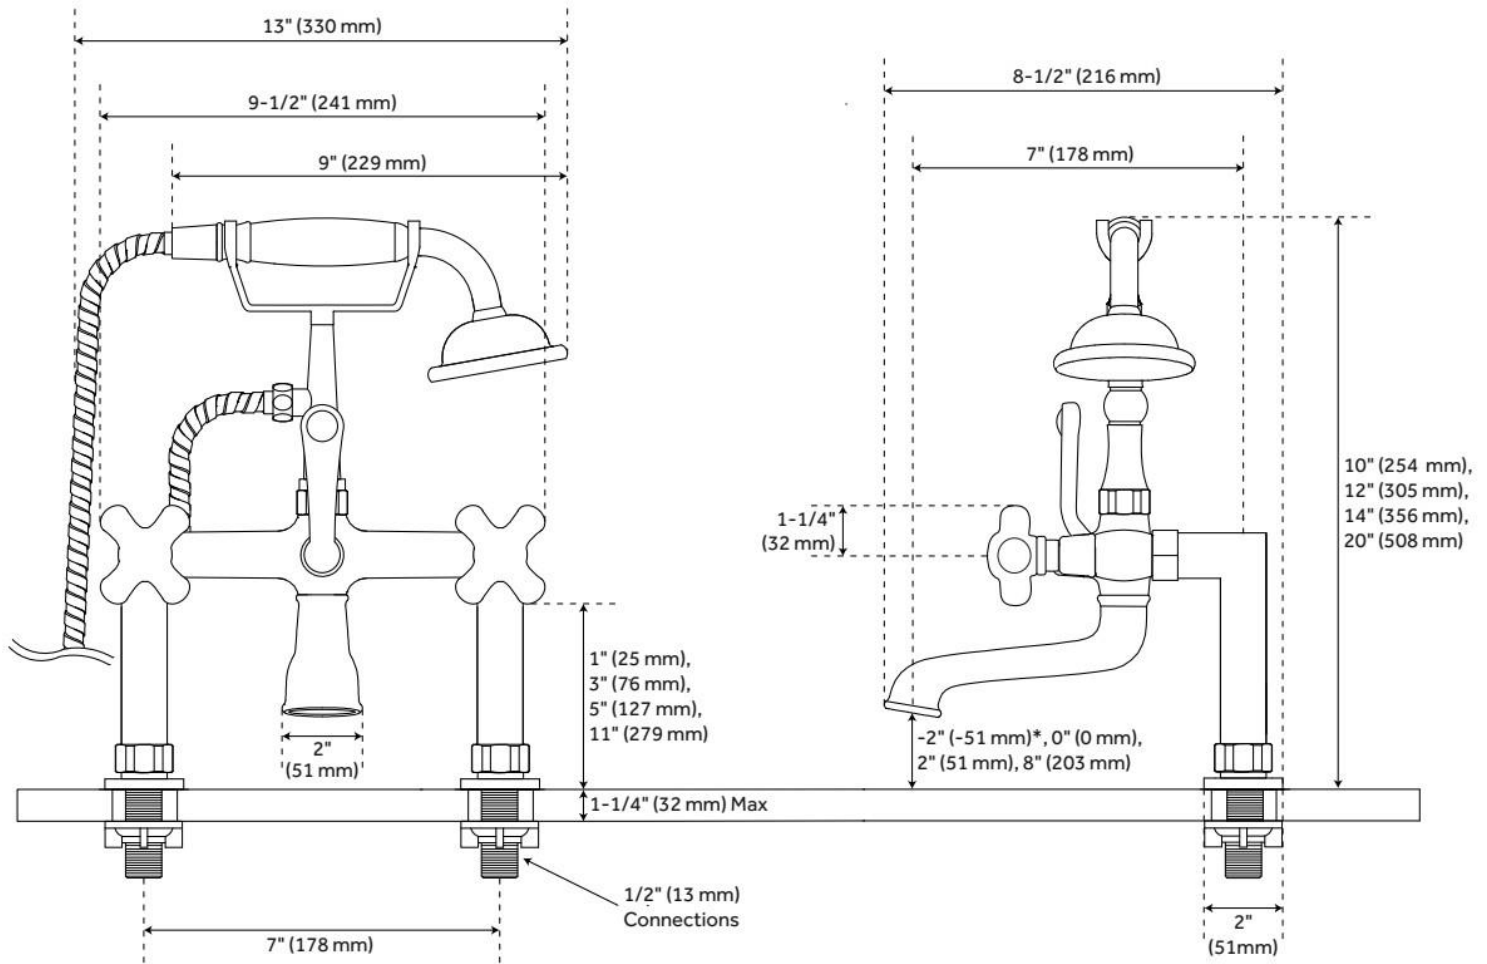

## FEATURES

Material: Metal construction for strength and durability

Installation Type: Deck Mount

Flow Rate: 13.3 gpm (50.3 L/min) @ 80 psi

Hand Shower Flow Rate: 1.8 gpm (6.8 L/min) @ 80 psi

Spray Type: Full

Cartridge Type: Ceramic Disc

Swivel Spout: No

LISTED ID: SH441007\*

C

## ADDITIONAL FEATURES

- Choose between 2", 4", 6", or 12" deck-mount couplers.
- Hand shower rests 8" above the center of the faucet body.
- Spout drops 5" from center of faucet body.

REVISED 5/13/2024

# DECK-MOUNT TELEPHONE FAUCET WITH PORCELAIN CROSS HANDLES AND DECK COUPLERS

SKU: 926861

Code: SH402653, SH419397, SH402662, SH419401, SH402663, SH402654

REVISED 5/13/2024