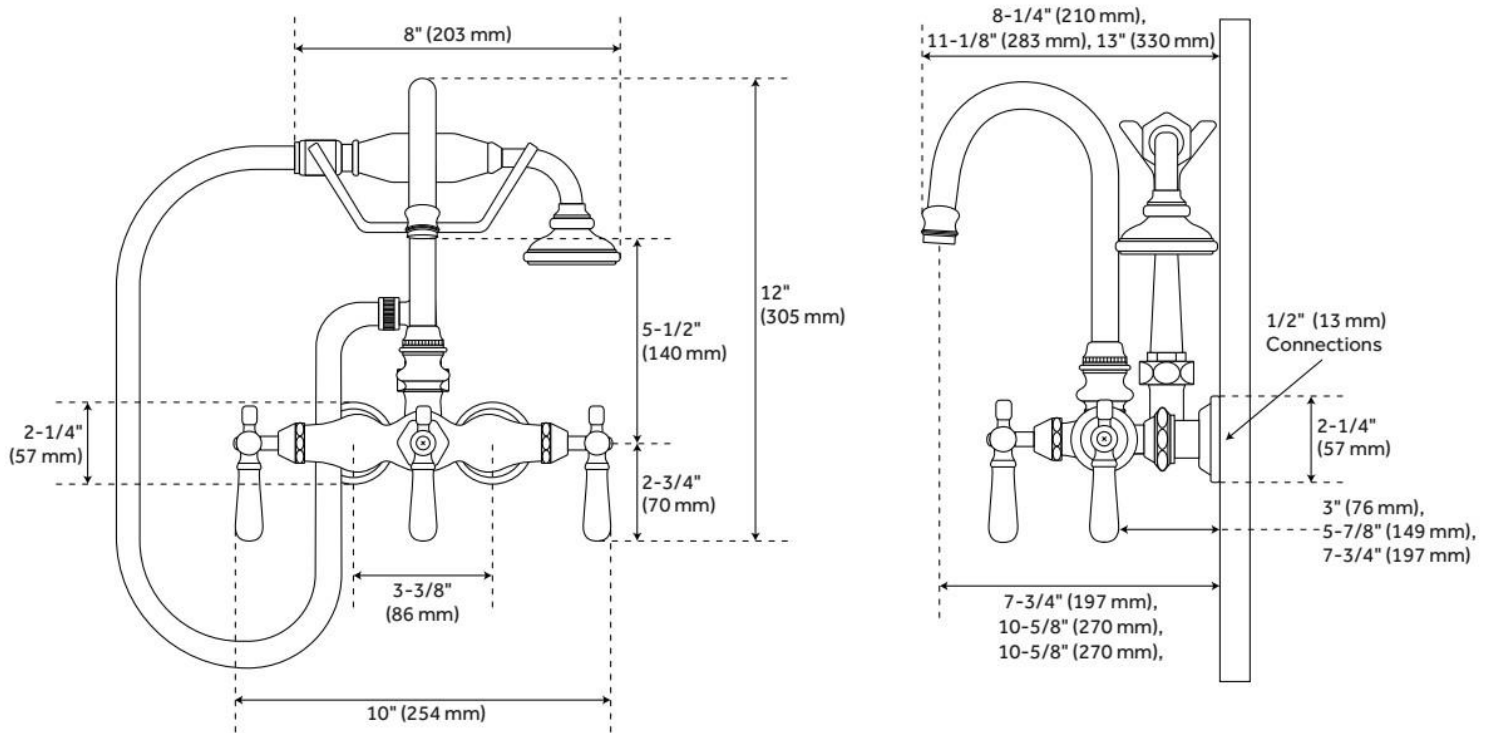

GOOSENECK TUB FAUCET WITH HAND SHOWER AND WALL COUPLERS

SKU: 917401

Code: SH314189, SH418601, SH314190, SH418602, SH314192, SH418603, SH314194, SH418604, SH418605, SH419204, SH419205, SH419206

FEATURES

Material: Metal construction for strength and durability

Installation Type: Wall Mount

Flow Rate: 6.8 gpm (25.7 L/min) @ 60 psi

Hand Shower Flow Rate: 1.8 gpm (6.8 L/min) @ 80 psi

Spray Type: Full

Cartridge Type: Ceramic Disc

Swivel Spout: No

LISTED ID: 508441, SH441023*, 508442

ADDITIONAL FEATURES

- Wall-mount couplers included.
- 2" wall coupler shown in photography.
- Spout reach with 2" / 4" / 6" couplers: 8-1/2" / 10-1/2" / 12-1/2".
- Constructed with high quality materials.

REVISED 5/14/2024

GOOSENECK TUB FAUCET WITH HAND SHOWER AND WALL COUPLERS

SKU: 917401

Code: SH314189, SH418601, SH314190, SH418602, SH314192, SH418603, SH314194, SH418604, SH418605, SH419204, SH419205, SH419206