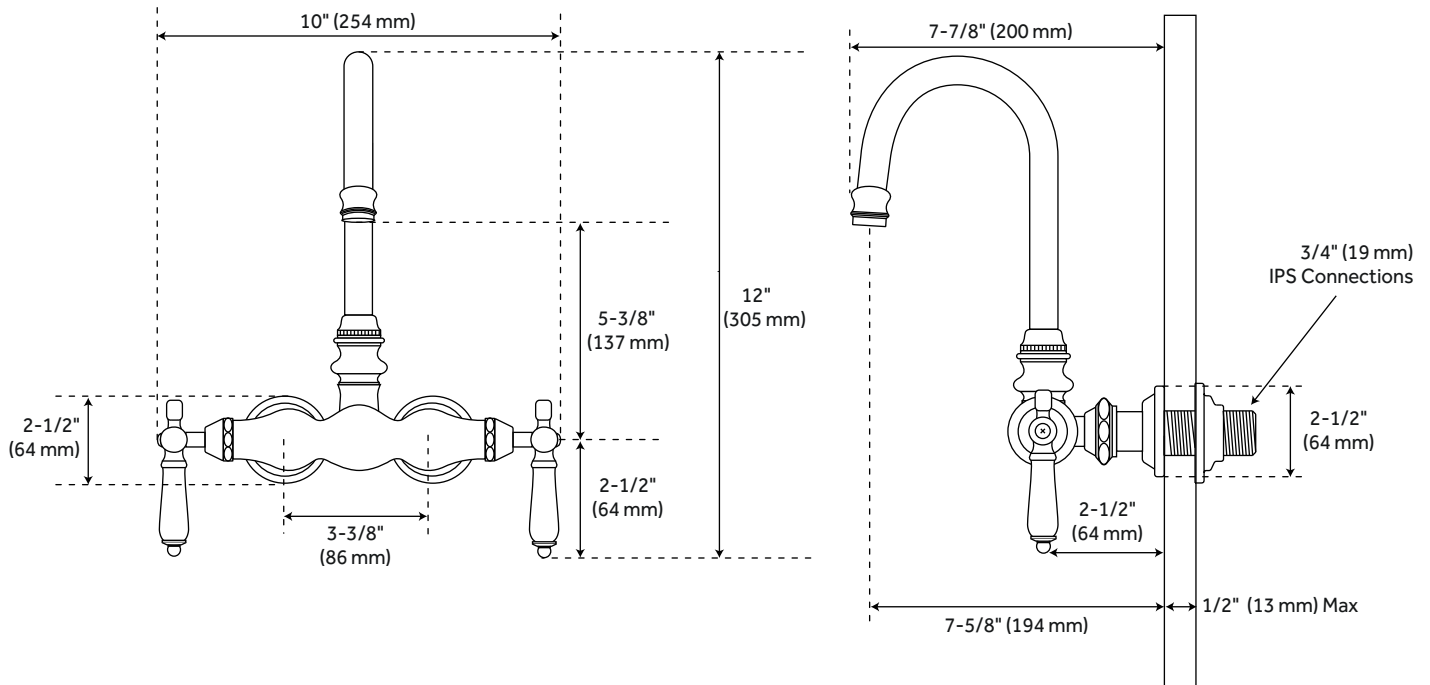

GOOSENECK

TUB-WALL-MOUNT FAUCET - LEVER HANDLES

SKU: 909056

FEATURES

Faucet Centers: 3-3/8"
Handle Type: Lever
Max. Deck Thickness: 1/2"
Material: Brass
Length: 10"
Width: 7-7/8"
Height: 12"
Height To Spout: 5-3/8"
Spout Reach: 7-5/8"
Base Plate Length: 2-1/2"
Base Plate Width: 2-1/2"