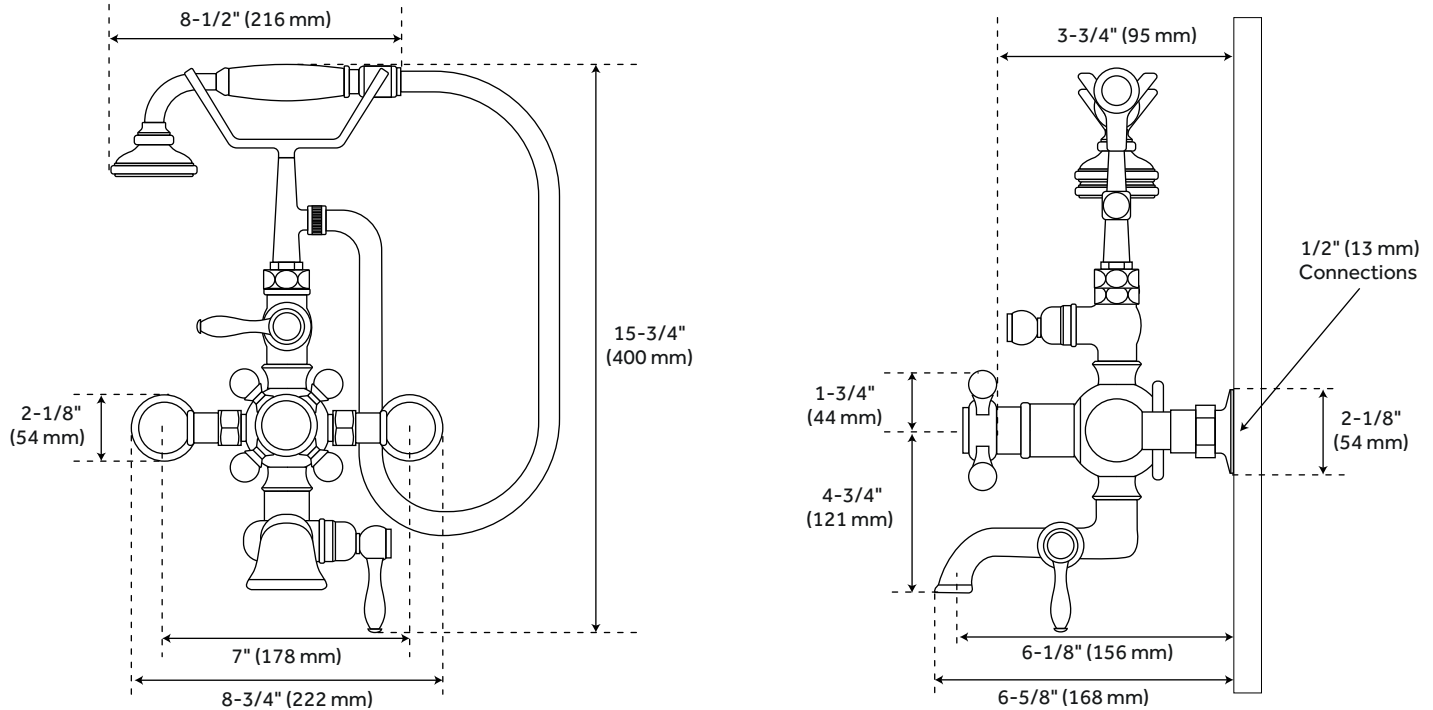

NOTTINGHAM

THERMOSTATIC TELEPHONE TUB FAUCET AND HAND SHOWER

SKU: 905495

FEATURES

Faucet Centers: 7"
Handle Type: Cross
Material: Brass
Length: 8-3/4"
Width: 6-5/8"
Height: 15-3/4"
Height To Spout: 4-3/4"
Spout Reach: 6-1/8"
Handle Material: Brass
Hot and Cold Indicators: Yes
Base Plate Length: 2-1/8"
Base Plate Width: 2-1/8"
IAPMO Certified: Yes
Hand Shower Hose Length: 60"