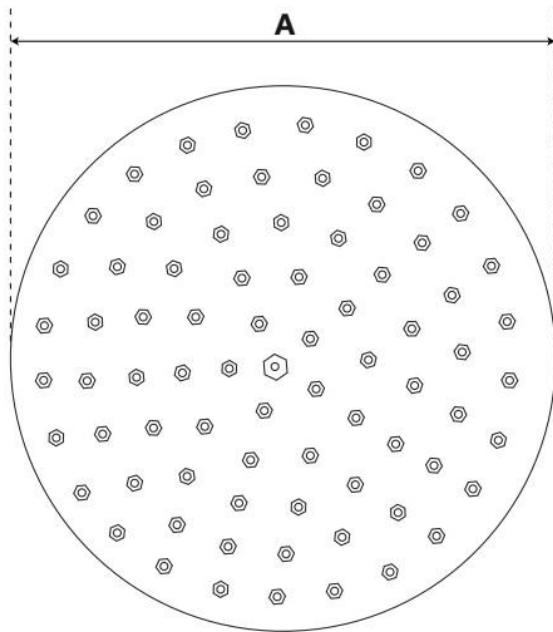

FEATURES

Shower Head Swivel: Yes

Hand Shower Spray: Full

Hand Shower Flow Rate: 1.8 gpm (6.8 L/min) @ 80 psi

Diverter Outlets: 3

Cartridge Type: Ceramic Disc

LISTED ID: 515401, 518627, 525443, 526047, 526069, SH4410002*, 515398, 515395, 515403, 515402, 518628, 525444, 526048, 526070, 515399, 515394, 515404, 515397, 518629, 525445, 526049, 526071, 515396, 515405

FEATURES

Material: Brass

LISTED ID: 515394, 515395, 515396, 564662, 515397, 564663, 515398, 564664, 515399, 564665, 515401, 515402, 515403, 515404, 515405

ADDITIONAL FEATURES

Can be installed on a ceiling-mount or wall mount shower arm. 6", 8" and 10" shower heads are adjustable and feature a swivel connection. 12" shower head is stationary and does not swivel.

Reference A	Reference B	Reference C
5-1/4" (133 mm)	3" (76 mm)	2" (51 mm)
7-3/4" (197 mm)	3-1/2" (89 mm)	2-1/2" (64 mm)
10" (254 mm)	3-1/2" (89 mm)	3" (76 mm)
12" (305 mm)	4-1/4" (108 mm)	3-1/4" (83 mm)

ADDITIONAL FEATURES

- Overall dimensions: 2-1/2" diameter.
- Projects 2-1/2" from the wall.
- Spray area measures: 1-1/8" diameter.
- Metal ball joint allows for swivel function.
- Wall mount.
- 1/2" NPT male thread inlet.
- Made of solid brass.
- Sold individually.