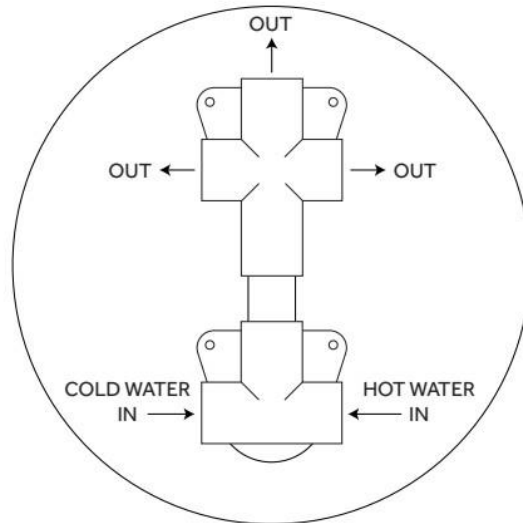

FEATURES

Shower Head Swivel: Yes

Hand Shower Spray: Full

Hand Shower Flow Rate: 1.8 gpm (6.8 L/min) @ 80 psi

Diverter Outlets: 3

Cartridge Type: Ceramic Disc

LISTED ID: 515401, 518627, 525443, 526047, 526069, SH4410002*, 515398, 515395, 515403, 515402, 518628, 525444, 526048, 526070, 515399, 515394, 515404, 515397, 518629, 525445, 526049, 526071, 515396, 515405

ADDITIONAL FEATURES

- Shower system includes rainfall shower head and 6" ceiling mount shower arm, 3 body sprays, wall mount slide bar with hand shower and hose, hand shower water connection, and a pressure balanced valve with 3-way diverter.
- Ceiling mount rainfall shower head in 6", 8", 10" or 12" diameter.
- Water connection features a 1/2" IPS connection and 1-3/4" diameter base.
- Valve with diverter features 1/2" IPS inlets and controls water flow between 3 shower outlets.
- For water outlet configuration options consult a professional for installation.

ASME A112.18.1/CSA B125.1, ASSE 1016 Type P, LISTED ID: 525443, 525444, 525445

ADDITIONAL FEATURES

REVISED 5/31/2024

COOPER PRESSURE BALANCED SHOWER VALVE WITH 3-WAY DIVERTER

SKU: 940966

Code: SH433224, SH433225, SH433226

ADDITIONAL FEATURES

- Overall dimensions: 2-1/2" diameter.
- Projects 2-1/2" from the wall.
- Spray area measures: 1-1/8" diameter.
- Metal ball joint allows for swivel function.
- Wall mount.
- 1/2" NPT male thread inlet.
- Made of solid brass.
- Sold individually.