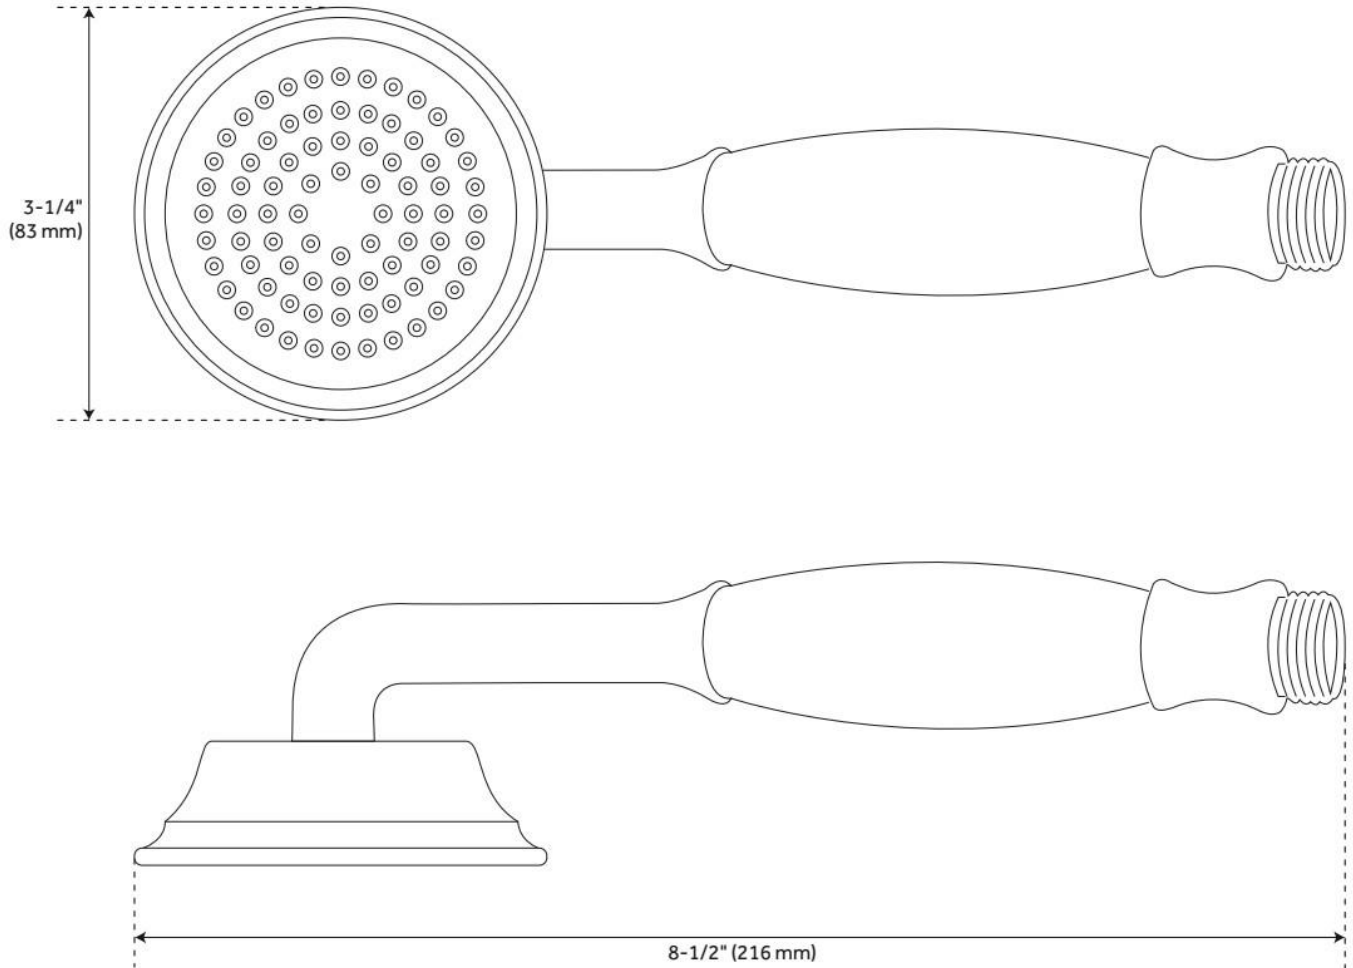

ADDITIONAL FEATURES

- Shower system includes rainfall shower head and 6" ceiling mount shower arm, 3 body sprays, wall mount slide bar with hand shower and hose, hand shower water connection, and a pressure balanced valve with 3-way diverter.
- Ceiling mount rainfall shower head in 6", 8", 10" or 12" diameter.
- Water connection features a 1/2" IPS connection and 1-3/4" diameter base.
- Valve with diverter features 1/2" IPS inlets and controls water flow between 3 shower outlets.
- For water outlet configuration options consult a professional for installation.

REVISED 5/24/2024

MODERN WATER SUPPLY ELBOW FOR HAND SHOWER

SKU: 936277

Code: SH425073, SH436969, SH425074

REVISED 5/24/2024

COOPER HAND SHOWER WITH PORCELAIN HANDLE

SKU: 940963

Code: SH433214, SH433215, SH433216

FEATURES

Material: Brass

Hand Shower Spray: Full

Hand Shower Flow Rate: 1.8 gpm (6.8 L/min) @ 80 psi

ASME A112.18.1/CSA B125.1, LISTED ID: 526047, 526048, 526049

ADDITIONAL FEATURES

- Hand shower only. Hose sold separately.

REVISED 5/24/2024

COOPER HAND SHOWER WITH PORCELAIN HANDLE

SKU: 940963

Code: SH433214, SH433215, SH433216

REVISED 5/24/2024

COOPER HAND SHOWER WITH SLIDE BAR

All dimensions and specifications are nominal and may vary. Use actual products for accuracy in critical situations.