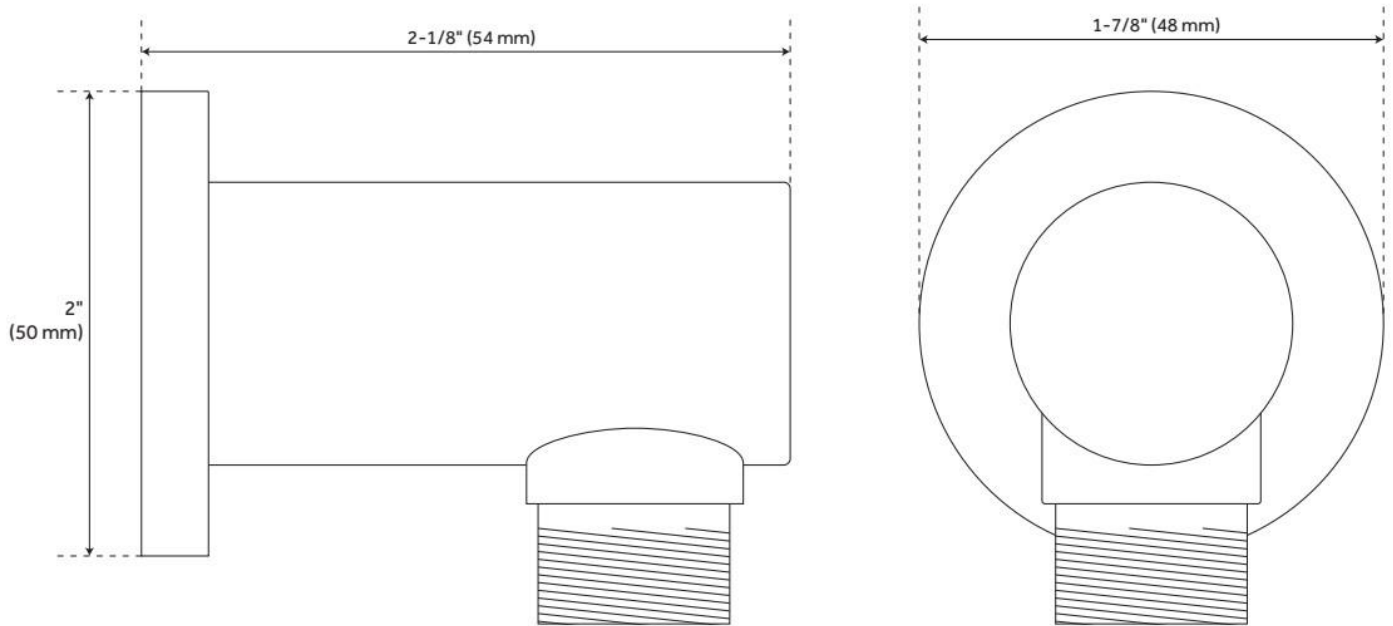

MODERN WATER SUPPLY ELBOW FOR HAND SHOWER

SKU: 936277

Code: SH425073, SH436969, SH425074

REVISED 5/24/2024