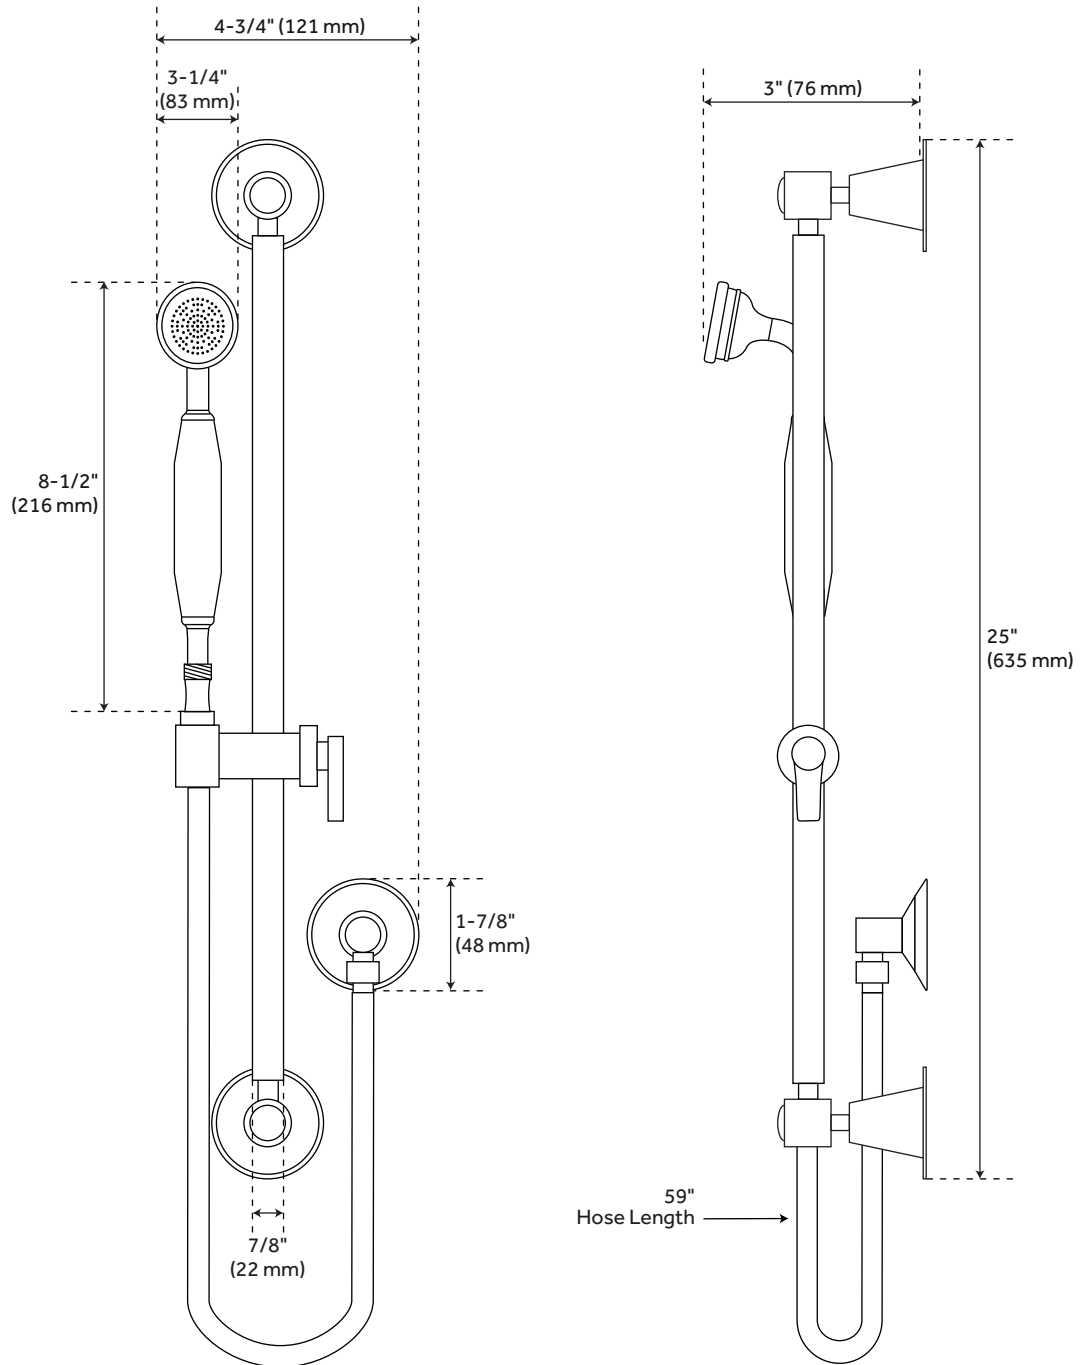

FEATURES

Shower Head Swivel: Yes

Hand Shower Spray: Full

Hand Shower Flow Rate: 1.8 gpm (6.8 L/min) @ 80 psi

Diverter Outlets: 3

Cartridge Type: Ceramic Disc

LISTED ID: 515401, 518627, 525443, 526047, 526069, SH4410002*, 515398, 515395, 515403, 515402, 518628, 525444, 526048, 526070, 515399, 515394, 515404, 515397, 518629, 525445, 526049, 526071, 515396, 515405

ADDITIONAL FEATURES

- Shower system includes rainfall shower head and 6" ceiling mount shower arm, 3 body sprays, wall mount slide bar with hand shower and hose, hand shower water connection, and a pressure balanced valve with 3-way diverter.
- Ceiling mount rainfall shower head in 6", 8", 10" or 12" diameter.
- Water connection features a 1/2" IPS connection and 1-3/4" diameter base.
- Valve with diverter features 1/2" IPS inlets and controls water flow between 3 shower outlets.
- For water outlet configuration options consult a professional for installation.

ADDITIONAL FEATURES

- Overall dimensions: 2-1/2" diameter.
- Projects 2-1/2" from the wall.
- Spray area measures: 1-1/8" diameter.
- Metal ball joint allows for swivel function.
- Wall mount.
- 1/2" NPT male thread inlet.
- Made of solid brass.
- Sold individually.

REVISED 5/24/2024

COOPER HAND SHOWER WITH PORCELAIN HANDLE

SKU: 940963

Code: SH433214, SH433215, SH433216

REVISED 5/24/2024

COOPER HAND SHOWER WITH SLIDE BAR

All dimensions and specifications are nominal and may vary. Use actual products for accuracy in critical situations.