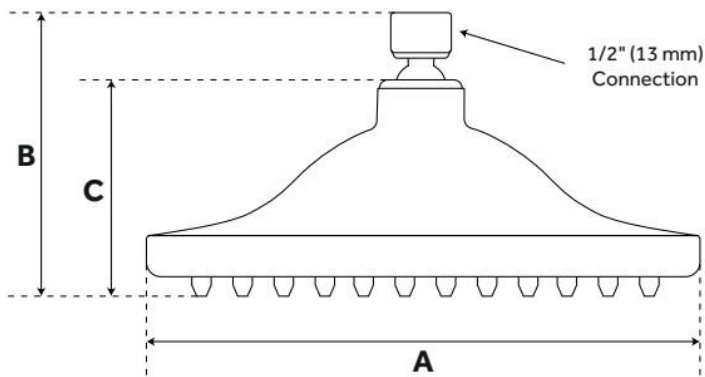

FEATURES

Material: Brass

LISTED ID: 515394, 515395, 515396, 564662, 515397, 564663, 515398, 564664, 515399, 564665, 515401, 515402, 515403, 515404, 515405

ADDITIONAL FEATURES

Can be installed on a ceiling-mount or wall mount shower arm. 6", 8" and 10" shower heads are adjustable and feature a swivel connection. 12" shower head is stationary and does not swivel.

Reference A	Reference B	Reference C
5-1/4" (133 mm)	3" (76 mm)	2" (51 mm)
7-3/4" (197 mm)	3-1/2" (89 mm)	2-1/2" (64 mm)
10" (254 mm)	3-1/2" (89 mm)	3" (76 mm)
12" (305 mm)	4-1/4" (108 mm)	3-1/4" (83 mm)

ADDITIONAL FEATURES

- Overall dimensions: 2-1/2" diameter.
- Projects 2-1/2" from the wall.
- Spray area measures: 1-1/8" diameter.
- Metal ball joint allows for swivel function.
- Wall mount.
- 1/2" NPT male thread inlet.
- Made of solid brass.
- Sold individually.