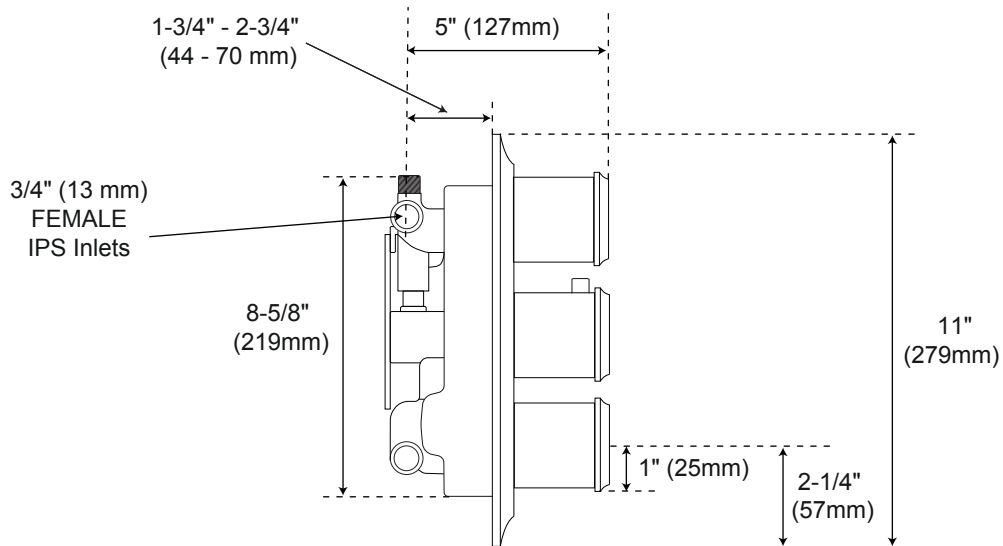

RYLE DUAL RAINFALL SHOWER SYSTEM

WITH HAND SHOWER

SPECIFICATIONS

CONTENTS

Shower Valve.....	2
Overhead Shower Head.....	3
Handshower.....	4

Shower Valve

Front

Side

All product dimensions are nominal.

Overhead Shower Head

All product dimensions are nominal.

Handshower

Front

Side

Diverter

(back)

All product dimensions are nominal.