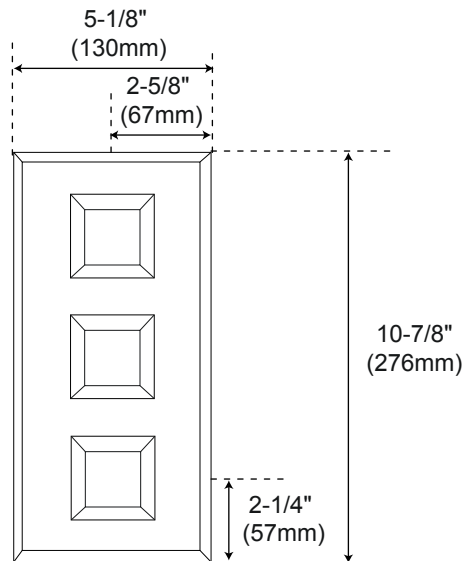

RYLE DUAL RAINFALL SHOWER SYSTEM

WITH HAND SHOWER

SPECIFICATIONS

CONTENTS

Shower Valve.....	2
Overhead Shower Head.....	3
Handshower.....	4

Shower Valve

Front

Side

All product dimensions are nominal.

Overhead Shower Head

All product dimensions are nominal.

Handshower

Front

Side

Diverter

(back)

All product dimensions are nominal.