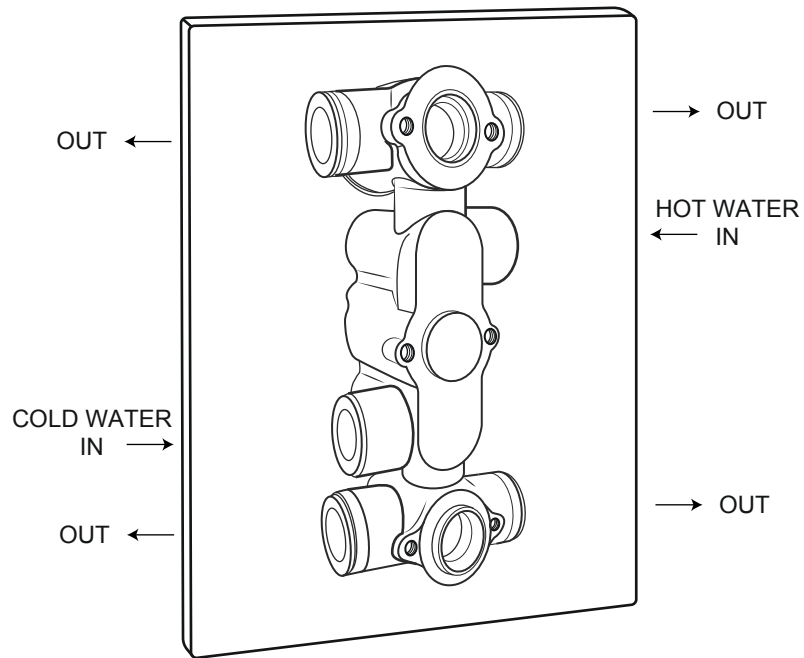

RYLE DUAL RAINFALL SHOWER SYSTEM

WITH HAND SHOWER

SPECIFICATIONS

CONTENTS

Shower Valve.....	2
Overhead Shower Head.....	3
Handshower.....	4

Shower Valve

Front

Side

All product dimensions are nominal.

Overhead Shower Head

All product dimensions are nominal.

Handshower

Front

Side

Diverter

(back)

All product dimensions are nominal.