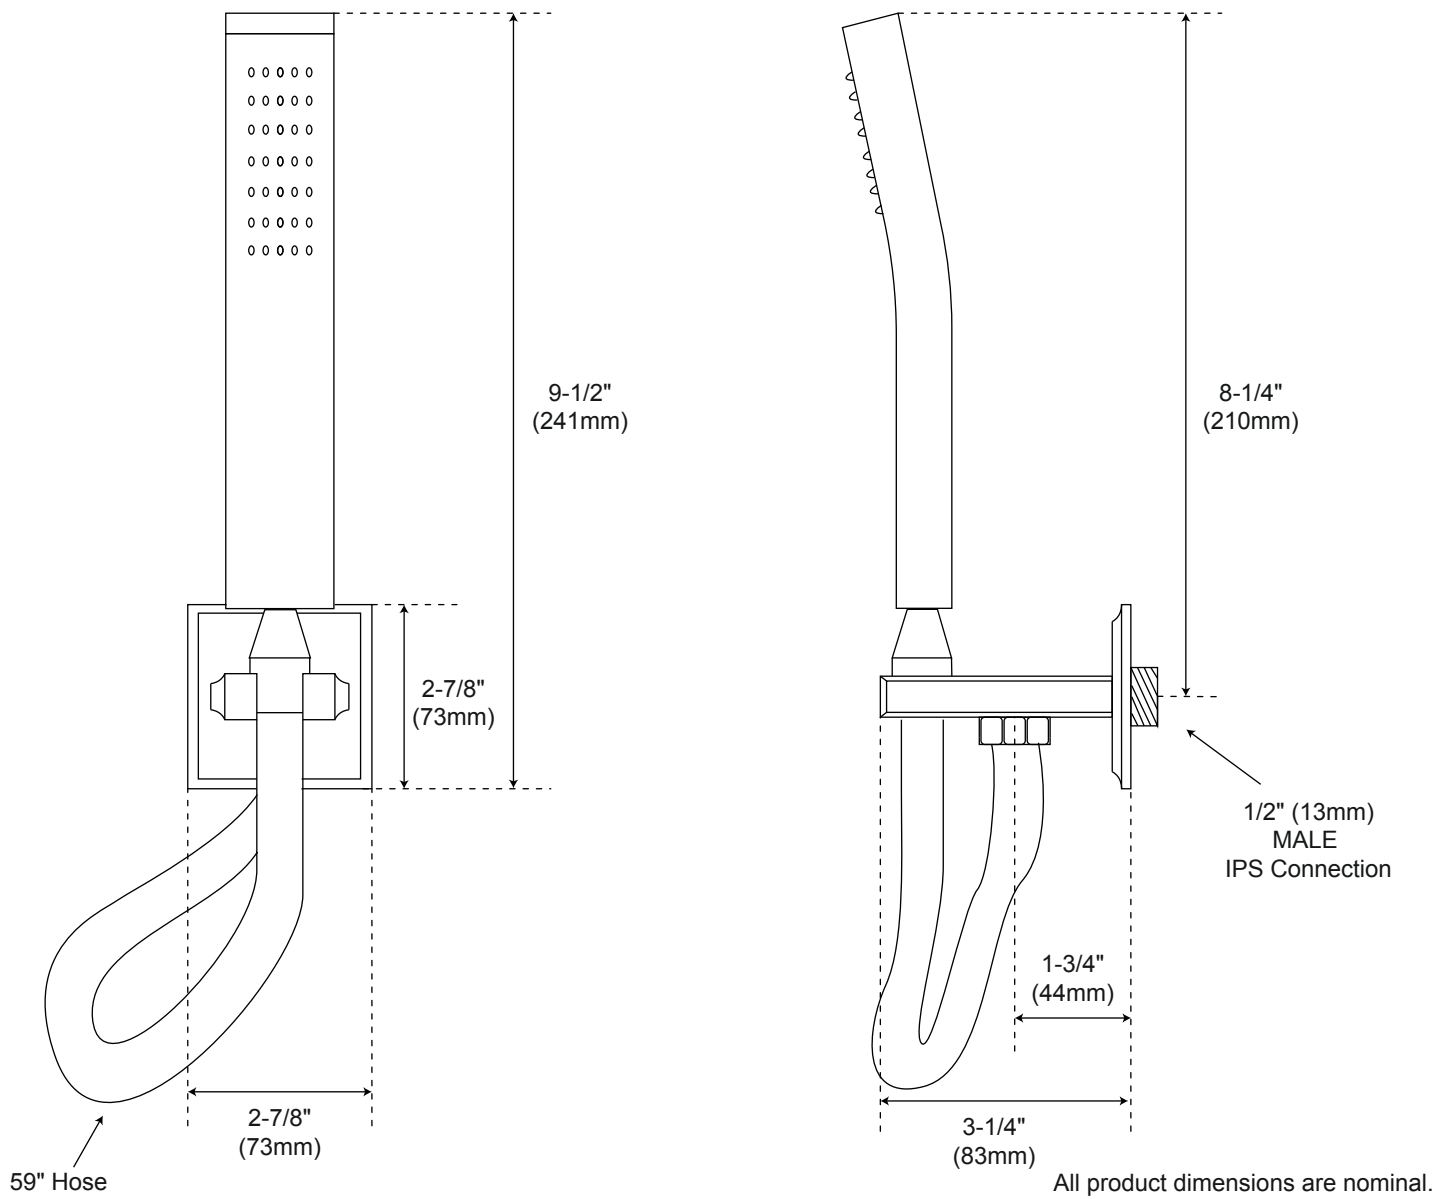

RYLE DUAL RAINFALL SHOWER SYSTEM

WITH HAND SHOWER

SPECIFICATIONS

CONTENTS

Shower Valve.....	2
Overhead Shower Head.....	3
Handshower.....	4

Shower Valve

Front

Side

All product dimensions are nominal.

Overhead Shower Head

All product dimensions are nominal.

Handshower

Front

Side

Diverter

(back)

All product dimensions are nominal.