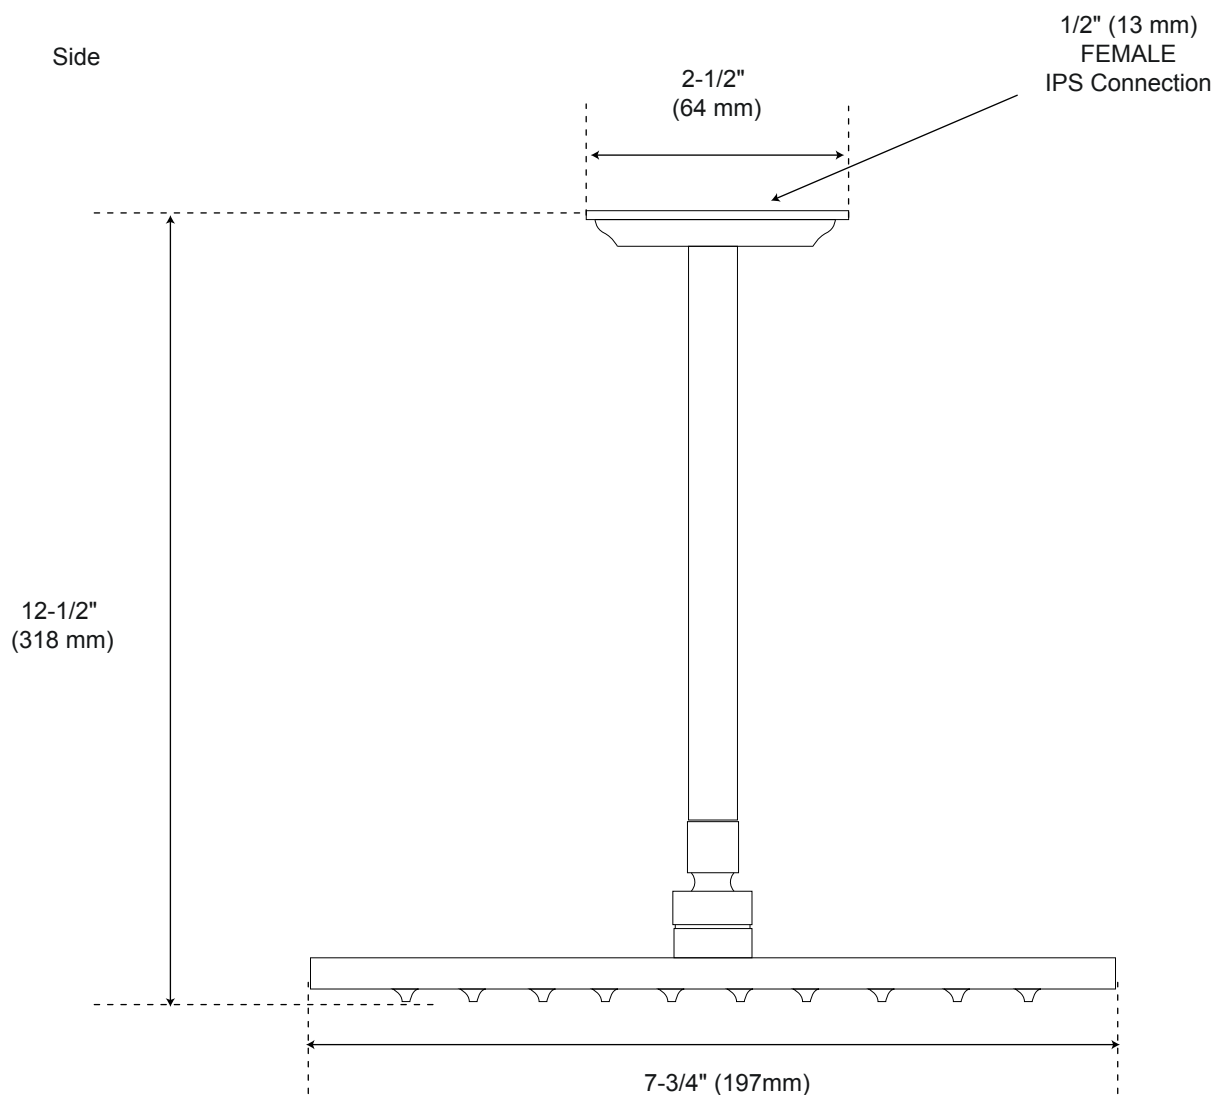

RYLE DUAL RAINFALL SHOWER SYSTEM

WITH HAND SHOWER

SPECIFICATIONS

CONTENTS

Shower Valve.....	2
Overhead Shower Head.....	3
Handshower.....	4

Shower Valve

Front

Side

All product dimensions are nominal.

Overhead Shower Head

All product dimensions are nominal.

Handshower

Front

Side

Diverter

(back)

All product dimensions are nominal.