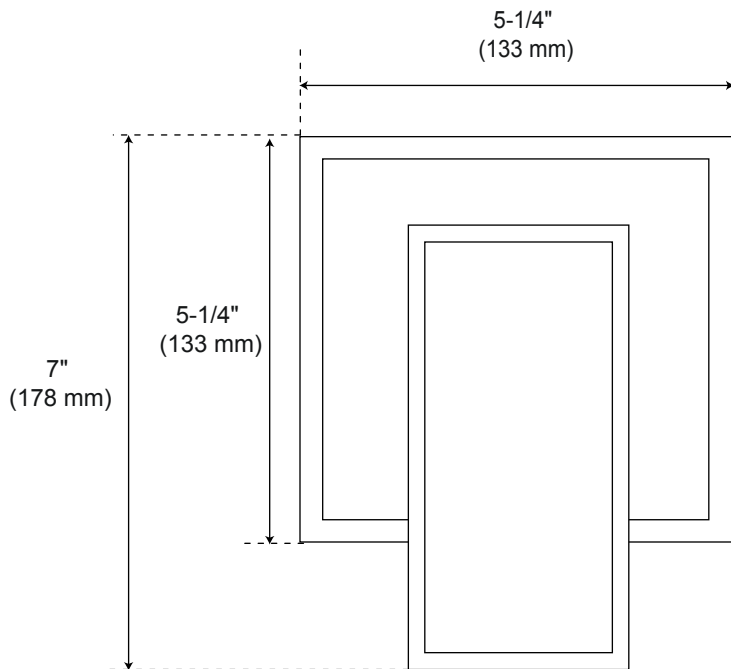

## SPECIFICATIONS

# Shower Valve

Front

Side

All product dimensions are nominal.

# Wall Shower Head

All product dimensions are nominal.

# Diverter

(back)

All product dimensions are nominal.