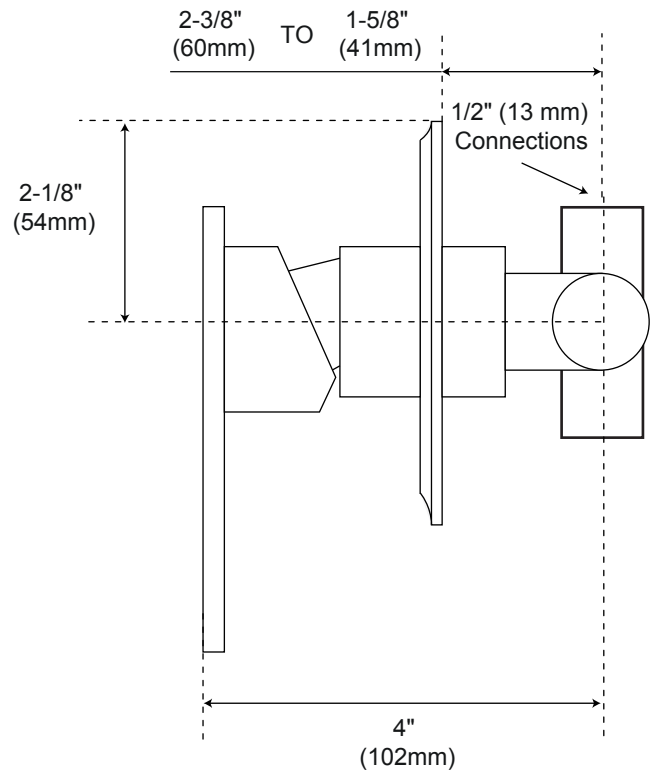

### CONTENTS

Shower Valve.....	2
Wall Shower Head.....	3

# Shower Valve

Front

Side

All product dimensions are nominal.

# Wall Shower Head

All product dimensions are nominal.

# Diverter

(back)

All product dimensions are nominal.