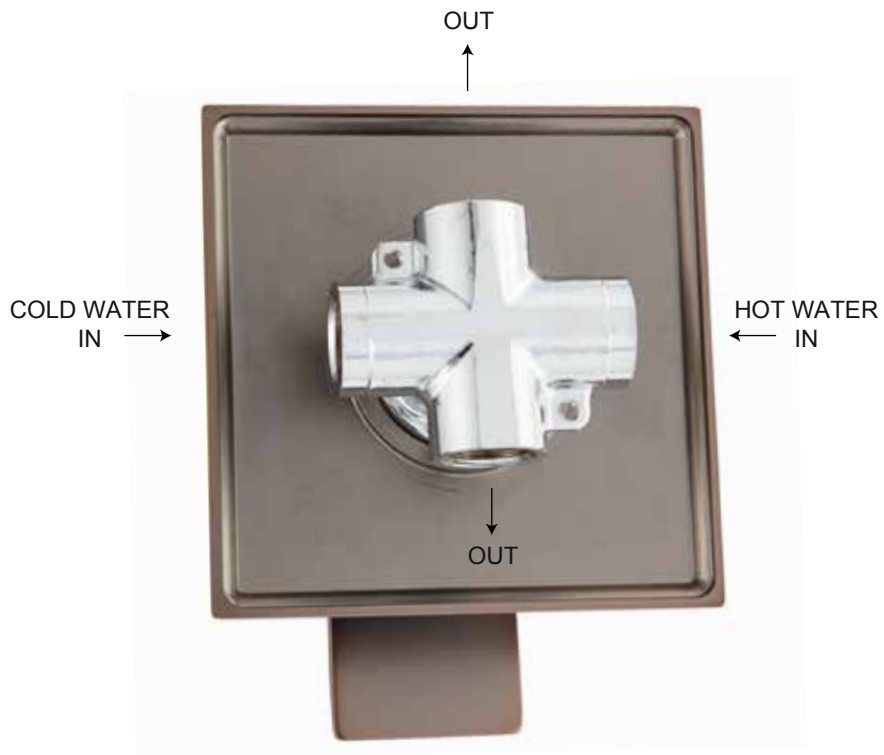

### CONTENTS

Shower Valve.....	2
Wall Shower Head.....	3

# Shower Valve

Front

Side

All product dimensions are nominal.

# Wall Shower Head

All product dimensions are nominal.

# Diverter

(back)

All product dimensions are nominal.