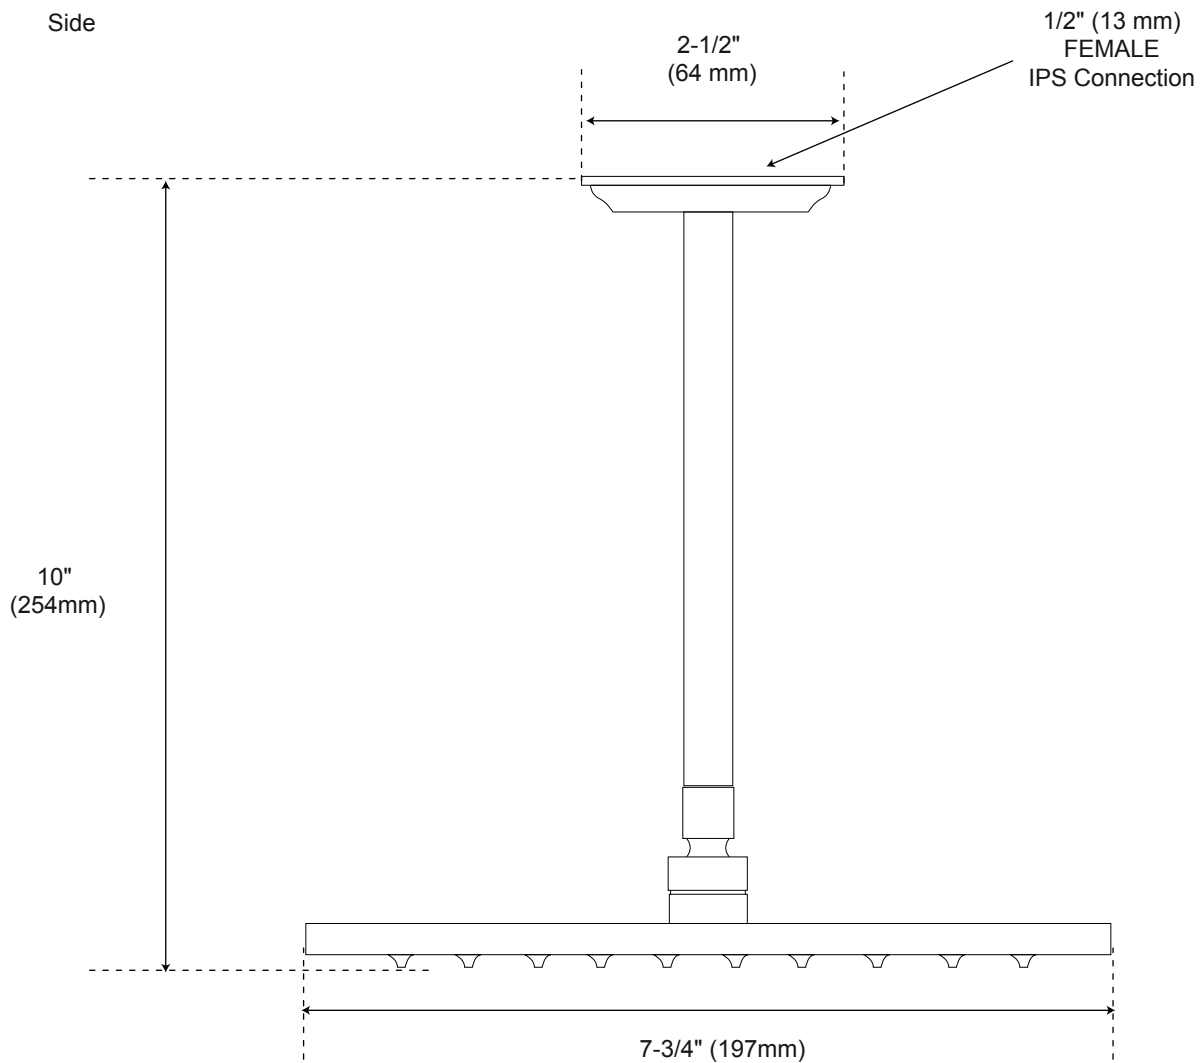

### CONTENTS

Shower Valve.....	2
Wall Shower Head.....	3

# Shower Valve

Front

Side

All product dimensions are nominal.

# Wall Shower Head

All product dimensions are nominal.

# Diverter

(back)

All product dimensions are nominal.