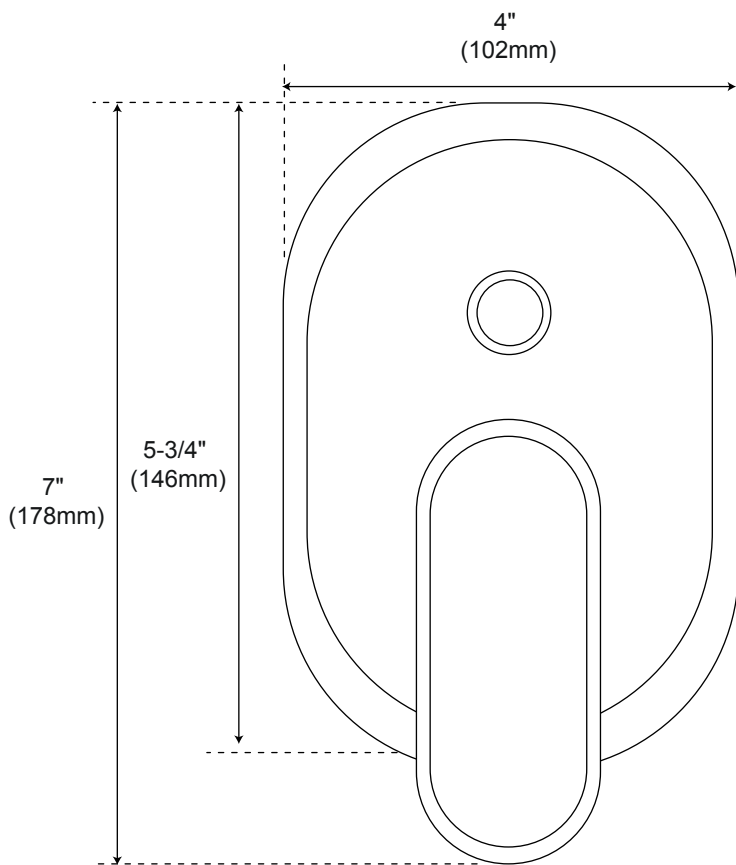

WINGFIELD TUB & SHOWER SET

WITH RAINFALL SHOWER HEAD

SPECIFICATIONS

CONTENTS

Diverter.....	2
Wall Shower Head.....	3
Tub Spout.....	4

Diverter

Front

Side

Wall Shower Head

Side

All product dimensions are nominal.

Tub Spout

Front

Side

Diverter

(back)

All product dimensions are nominal.