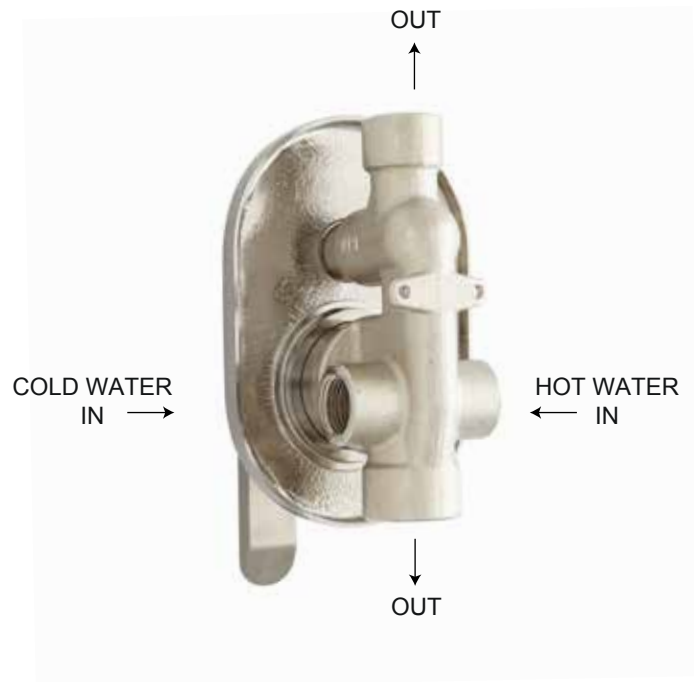

WINGFIELD TUB & SHOWER SET

WITH RAINFALL SHOWER HEAD

SPECIFICATIONS

CONTENTS

Diverter.....	2
Wall Shower Head.....	3
Tub Spout.....	4

Diverter

Front

Side

Wall Shower Head

Side

All product dimensions are nominal.

Tub Spout

Front

Side

Diverter

(back)