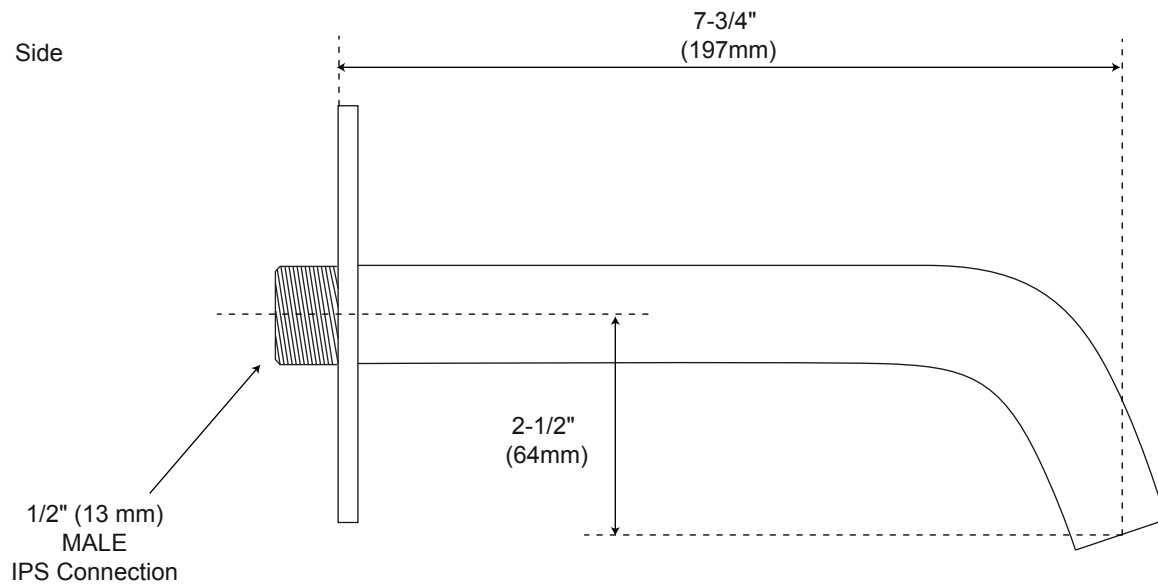

WINGFIELD TUB & SHOWER SET

WITH RAINFALL SHOWER HEAD

SPECIFICATIONS

CONTENTS

Diverter.....	2
Wall Shower Head.....	3
Tub Spout.....	4

Diverter

Front

Side

Wall Shower Head

Side

All product dimensions are nominal.

Tub Spout

Front

Side

Diverter

(back)

All product dimensions are nominal.