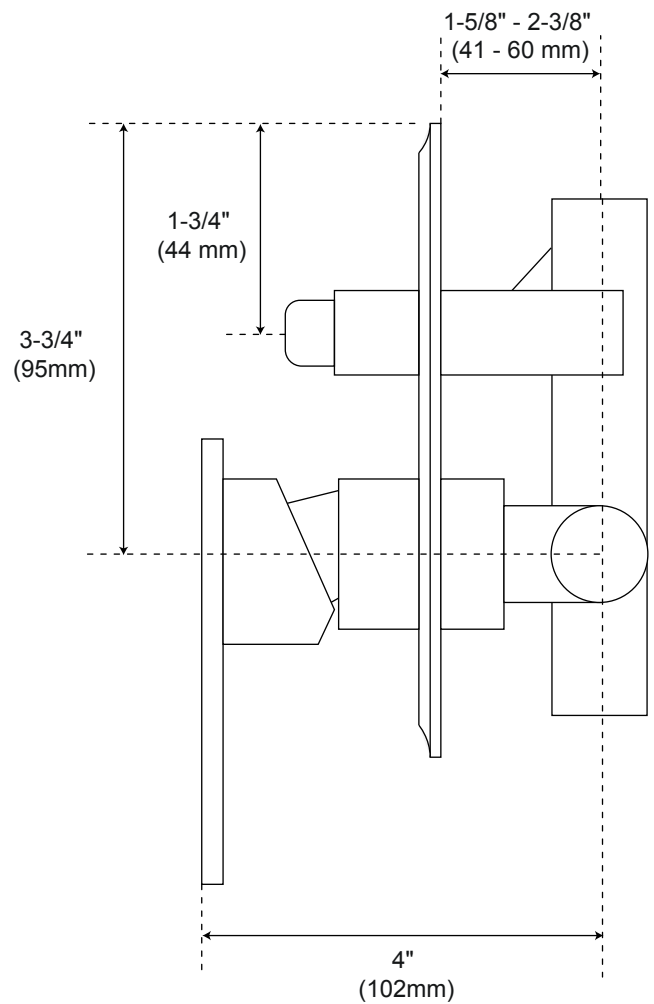

WINGFIELD TUB & SHOWER SET

WITH RAINFALL SHOWER HEAD

SPECIFICATIONS

CONTENTS

Diverter.....	2
Wall Shower Head.....	3
Tub Spout.....	4

Diverter

Front

Side

Wall Shower Head

Side

All product dimensions are nominal.

Tub Spout

Front

Side

Diverter

(back)

All product dimensions are nominal.