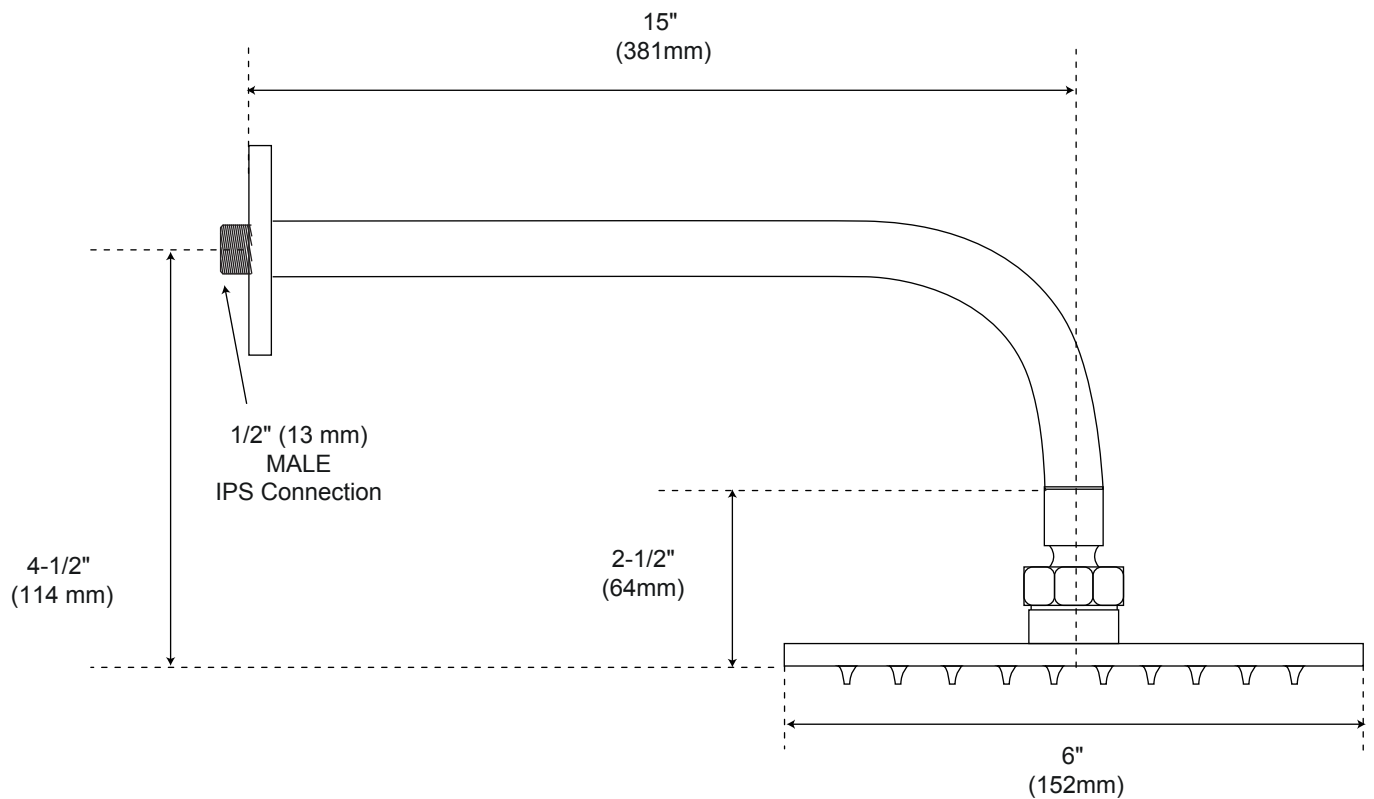

WINGFIELD TUB & SHOWER SET

WITH RAINFALL SHOWER HEAD

SPECIFICATIONS

CONTENTS

Diverter.....	2
Wall Shower Head.....	3
Tub Spout.....	4

Diverter

Front

Side

Wall Shower Head

Side

All product dimensions are nominal.

Tub Spout

Front

Side

Diverter

(back)

All product dimensions are nominal.