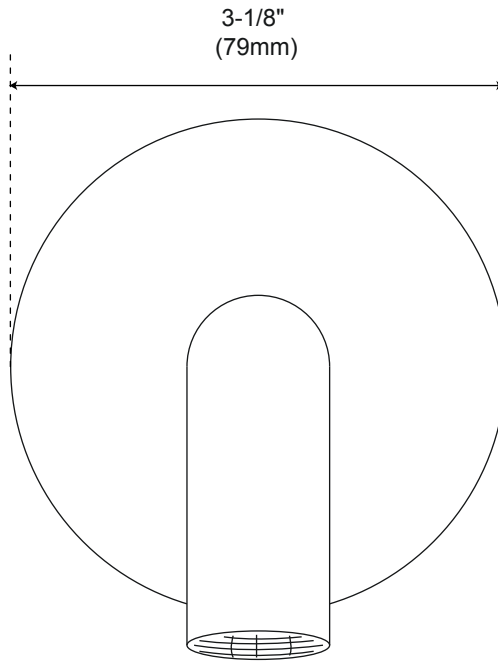

WINGFIELD TUB & SHOWER SET

WITH RAINFALL SHOWER HEAD

SPECIFICATIONS

CONTENTS

Diverter.....	2
Wall Shower Head.....	3
Tub Spout.....	4

Diverter

Front

Side

Wall Shower Head

Side

All product dimensions are nominal.

Tub Spout

Front

Side

Diverter

(back)

All product dimensions are nominal.