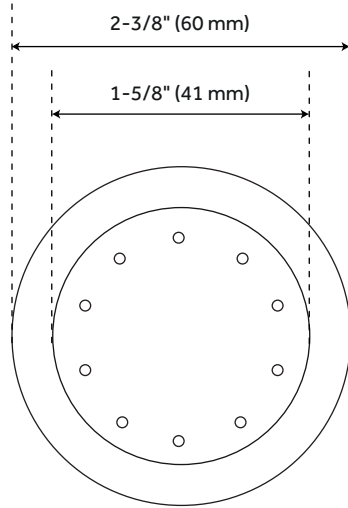

TRIMBLE

TUB AND SHOWER SET WITH MODERN SLIDE BAR

SKU: 930923

FEATURES

Material: Brass
Handle Type: Lever
Features: Hand Shower Included, Pressure-Balanced,
Tub Spout Included
Assembly Required: Yes
Installation Type: Wall Mount
Body Sprays: Yes
Number of Body Sprays: 3
Shower Head Material: Brass
Tub Filler Spout Reach: 5-1/8"
Slide Bar Length: 29-1/2"
Hand Shower Length: 7-1/2"
Hand Shower Hose Length: 60"
Hand Shower Material: Brass

HAND SHOWER

SKU: 930923

TRIMBLE

BODY SPRAYS

SKU: 930923

TRIMBLE

TUB SPOUT

SKU: 930923