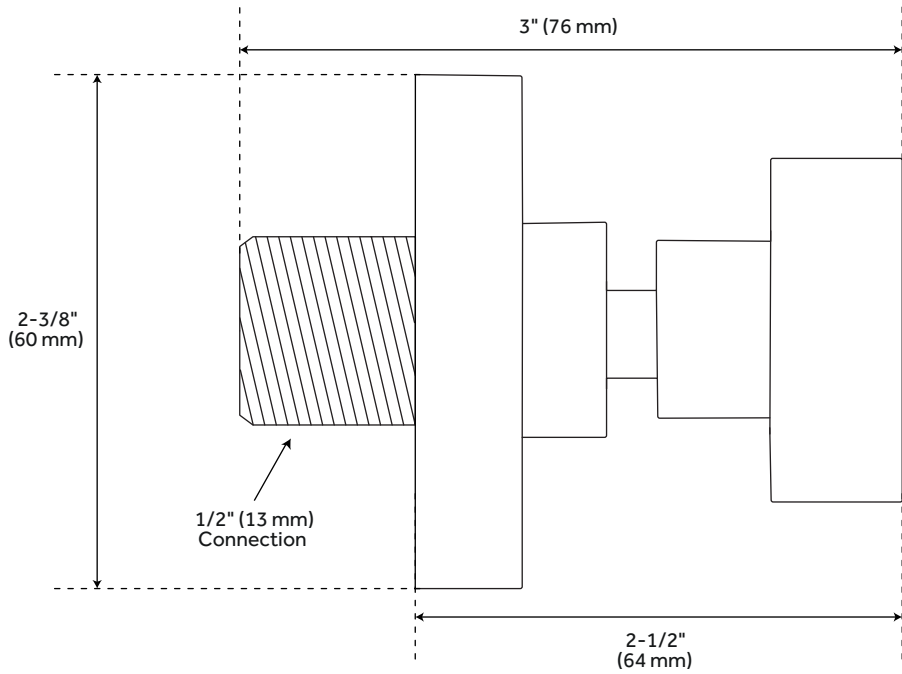

TRIMBLE

TUB AND SHOWER SET WITH MODERN SLIDE BAR

SKU: 930923

FEATURES

Material: Brass
Handle Type: Lever
Features: Hand Shower Included, Pressure-Balanced,
Tub Spout Included
Assembly Required: Yes
Installation Type: Wall Mount
Body Sprays: Yes
Number of Body Sprays: 3
Shower Head Material: Brass
Tub Filler Spout Reach: 5-1/8"
Slide Bar Length: 29-1/2"
Hand Shower Length: 7-1/2"
Hand Shower Hose Length: 60"
Hand Shower Material: Brass

HAND SHOWER

SKU: 930923

TRIMBLE

BODY SPRAYS

SKU: 930923

TRIMBLE

TUB SPOUT

SKU: 930923