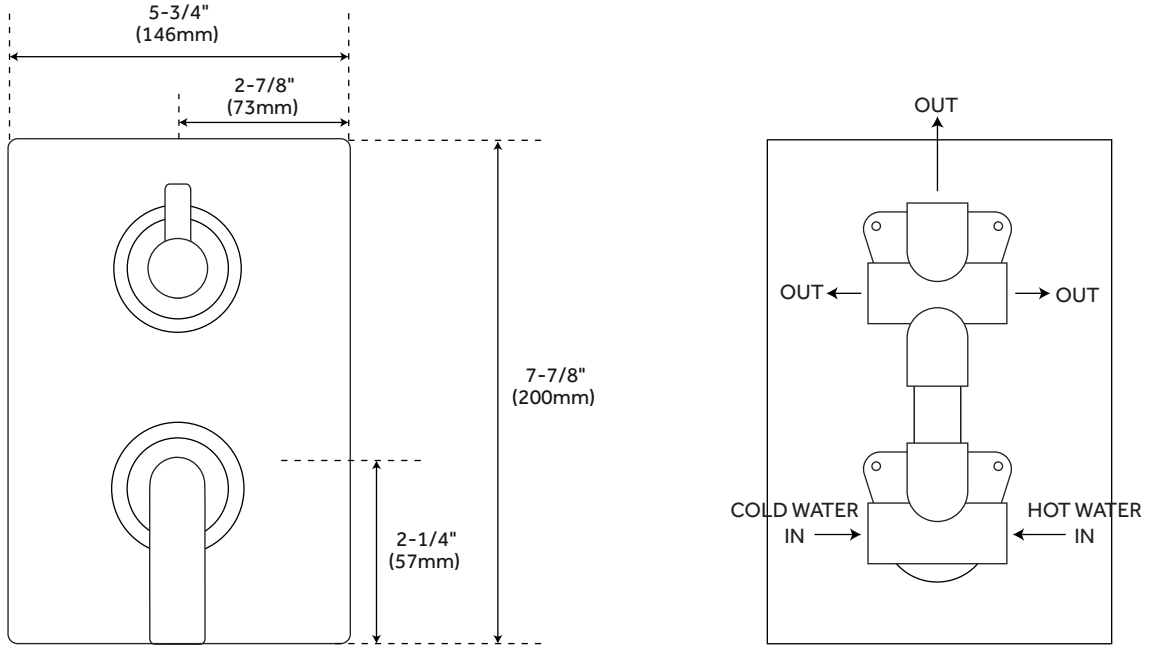

TRIMBLE

TUB AND SHOWER SET WITH MODERN SLIDE BAR

SKU: 930923

FEATURES

Material: Brass
Handle Type: Lever
Features: Hand Shower Included, Pressure-Balanced,
Tub Spout Included
Assembly Required: Yes
Installation Type: Wall Mount
Body Sprays: Yes
Number of Body Sprays: 3
Shower Head Material: Brass
Tub Filler Spout Reach: 5-1/8"
Slide Bar Length: 29-1/2"
Hand Shower Length: 7-1/2"
Hand Shower Hose Length: 60"
Hand Shower Material: Brass

SIGNATURE HARDWARE Lifetime Warranty

See website for detailed warranty information.

CONTENTS

SHOWER VALVE	PAGE 2
HAND SHOWER	PAGE 3
BODY SPRAYS	PAGE 4
TUB SPOUT	PAGE 5

TRIMBLE

SHOWER VALVE

SKU: 930923

TRIMBLE