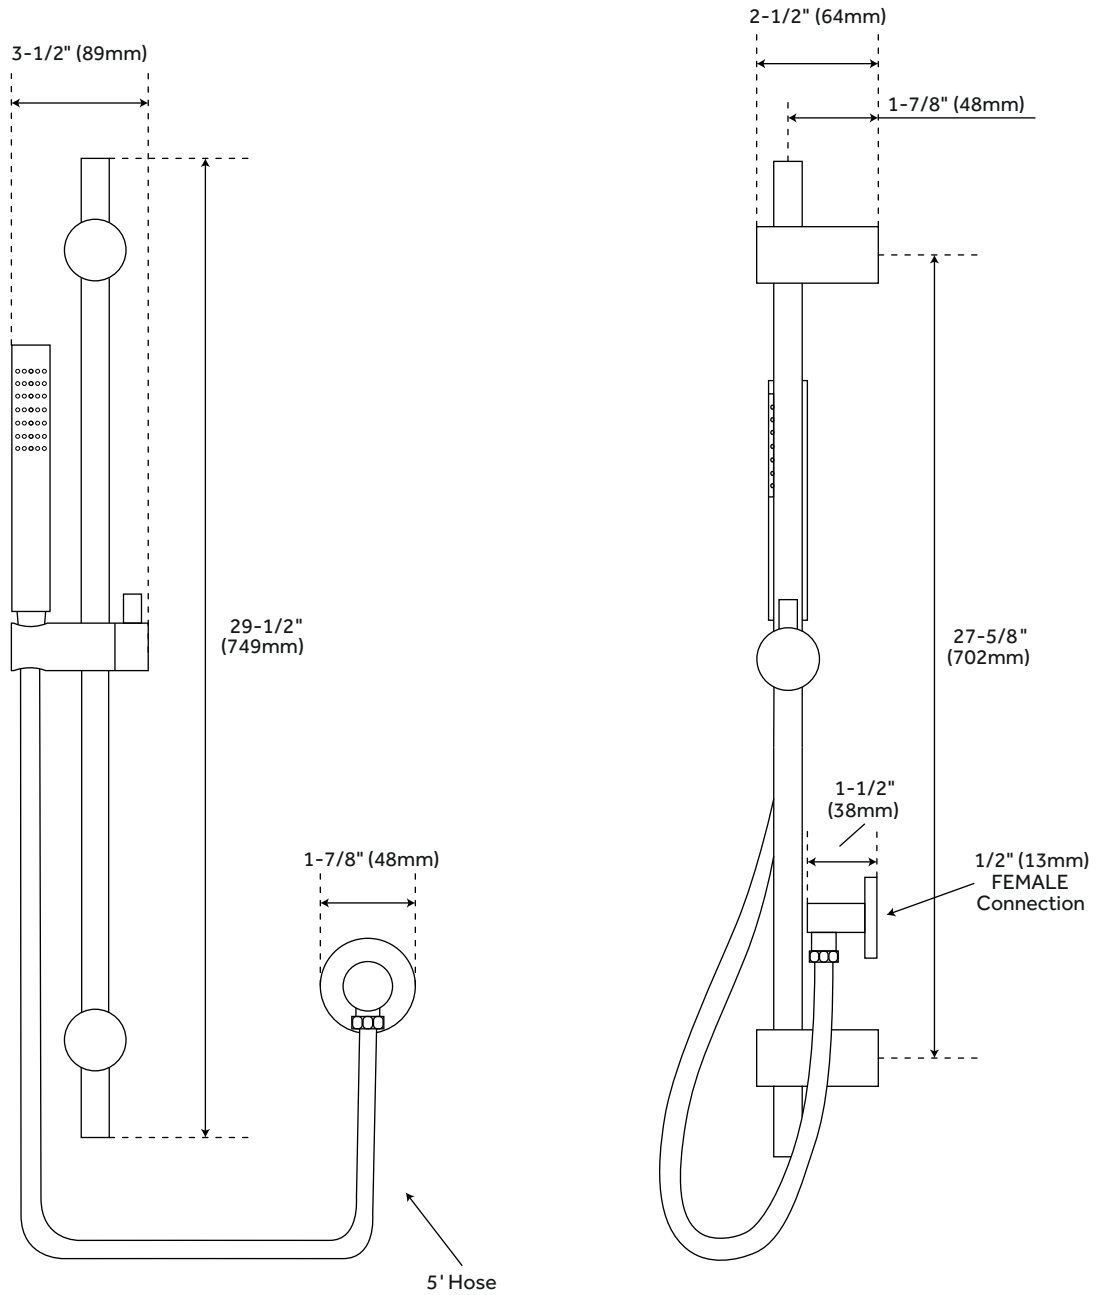

TRIMBLE

TUB AND SHOWER SET WITH MODERN SLIDE BAR

SKU: 930923

FEATURES

Material: Brass
Handle Type: Lever
Features: Hand Shower Included, Pressure-Balanced,
Tub Spout Included
Assembly Required: Yes
Installation Type: Wall Mount
Body Sprays: Yes
Number of Body Sprays: 3
Shower Head Material: Brass
Tub Filler Spout Reach: 5-1/8"
Slide Bar Length: 29-1/2"
Hand Shower Length: 7-1/2"
Hand Shower Hose Length: 60"
Hand Shower Material: Brass

SIGNATURE HARDWARE Lifetime Warranty

See website for detailed warranty information.

CONTENTS

SHOWER VALVE	PAGE 2
HAND SHOWER	PAGE 3
BODY SPRAYS	PAGE 4
TUB SPOUT	PAGE 5

TRIMBLE

SHOWER VALVE

SKU: 930923

TRIMBLE

HAND SHOWER

SKU: 930923

TRIMBLE

BODY SPRAYS

SKU: 930923

TRIMBLE

TUB SPOUT

SKU: 930923