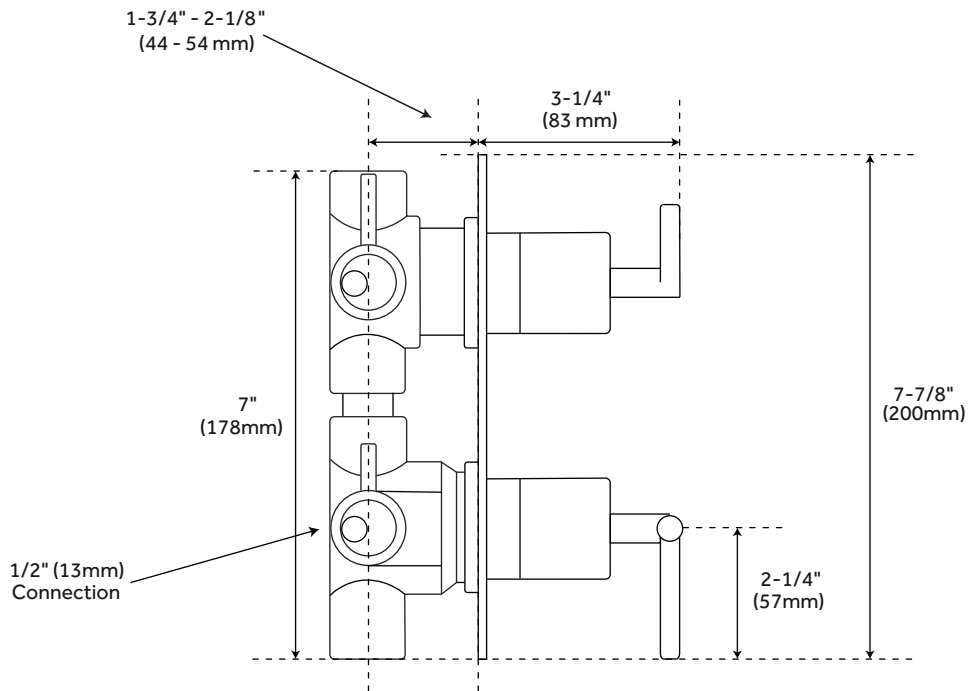

TRIMBLE

TUB AND SHOWER SET WITH MODERN SLIDE BAR

SKU: 930923

FEATURES

Material: Brass
Handle Type: Lever
Features: Hand Shower Included, Pressure-Balanced,
Tub Spout Included
Assembly Required: Yes
Installation Type: Wall Mount
Body Sprays: Yes
Number of Body Sprays: 3
Shower Head Material: Brass
Tub Filler Spout Reach: 5-1/8"
Slide Bar Length: 29-1/2"
Hand Shower Length: 7-1/2"
Hand Shower Hose Length: 60"
Hand Shower Material: Brass

SIGNATURE HARDWARE Lifetime Warranty

See website for detailed warranty information.

CONTENTS

SHOWER VALVE	PAGE 2
HAND SHOWER	PAGE 3
BODY SPRAYS	PAGE 4
TUB SPOUT	PAGE 5

TRIMBLE

SHOWER VALVE

SKU: 930923

TRIMBLE

HAND SHOWER

SKU: 930923

TRIMBLE

BODY SPRAYS

SKU: 930923

TRIMBLE

TUB SPOUT

SKU: 930923