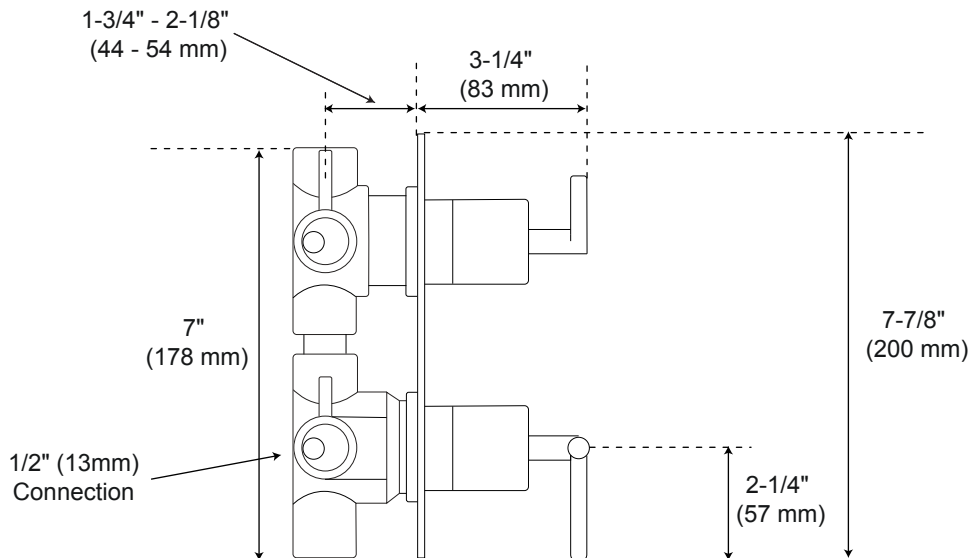

# Diverter

Front

Side

All product dimensions are nominal.

# Overhead Shower Head

1/2" (13 mm)  
MALE  
IPS Connection

All product dimensions are nominal.

# Handshower

Front

Side

All product dimensions are nominal.

# Body Sprays

Side

All product dimensions are nominal.

All product dimensions are nominal.