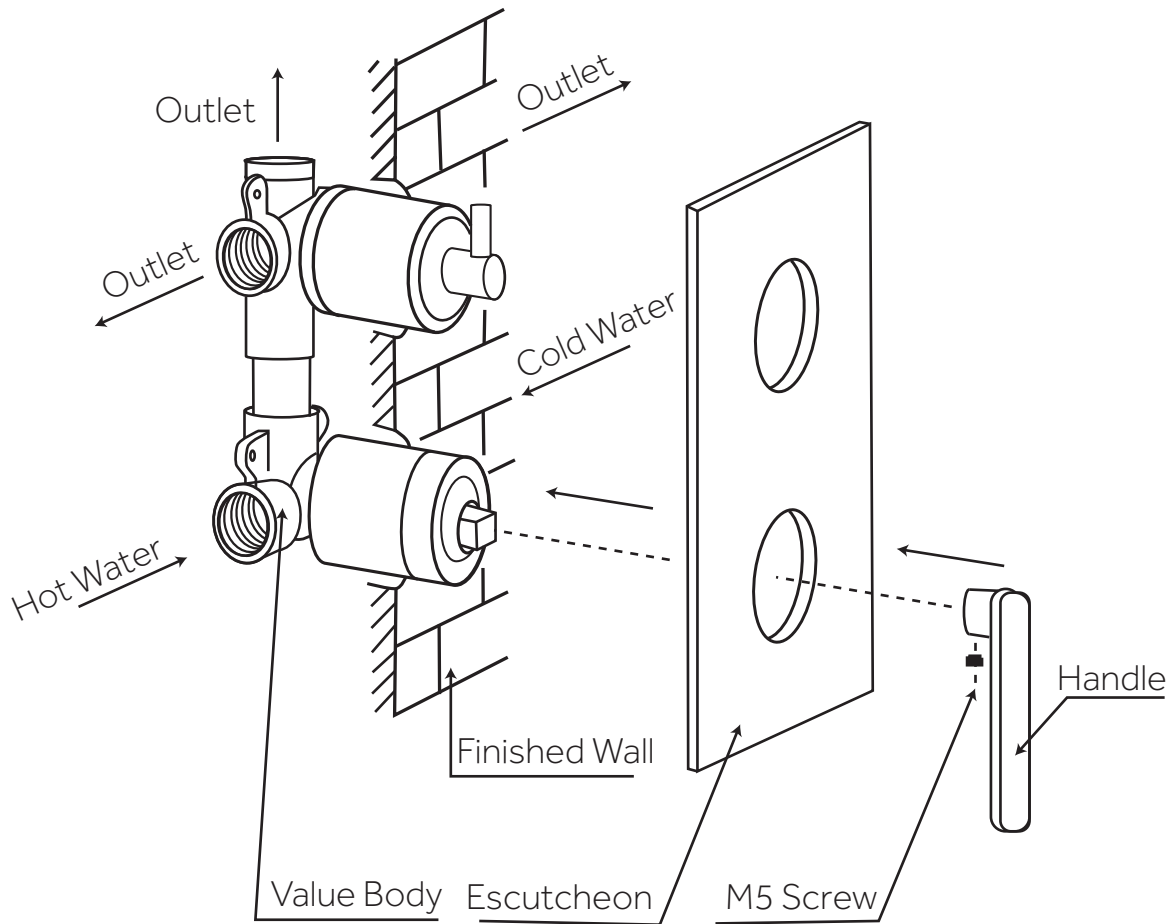

# Diverter

Front

Side

All product dimensions are nominal.

# Overhead Shower Head

1/2" (13 mm)  
MALE  
IPS Connection

All product dimensions are nominal.

# Handshower

Front

Side

All product dimensions are nominal.

# Body Sprays

Side

All product dimensions are nominal.

All product dimensions are nominal.