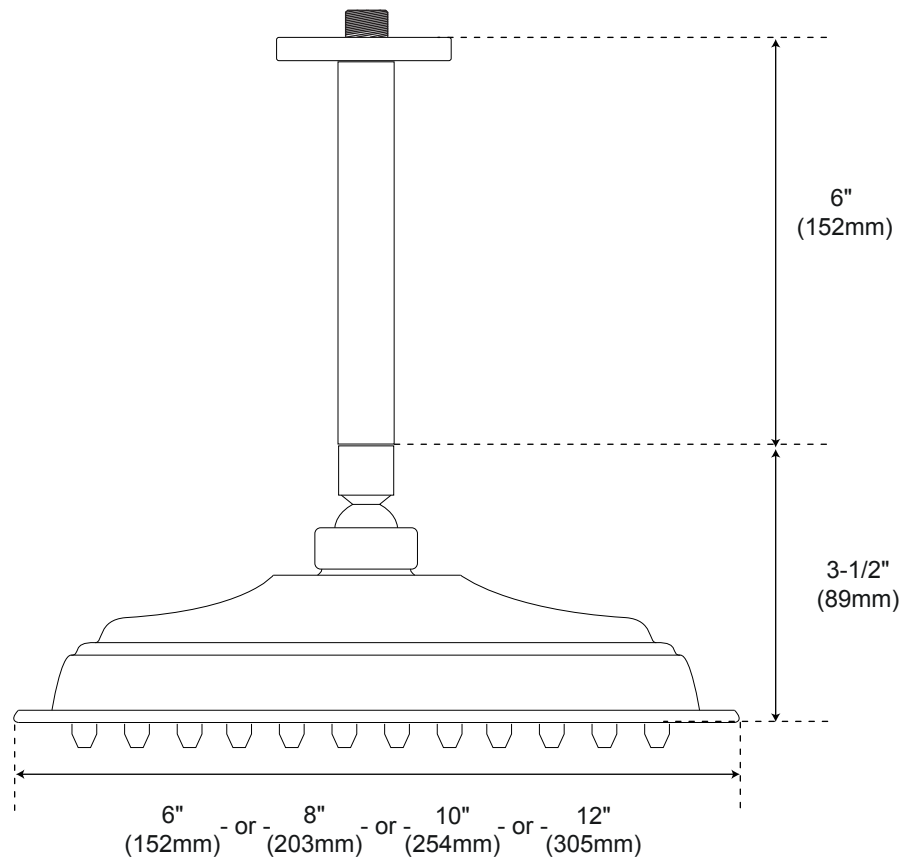

#### CONTENTS

Diverter.....	2
Overhead Shower Head.....	3
Handshower.....	4
Body Sprays.....	5
Tub Spout.....	6

# Diverter

Front

Side

All product dimensions are nominal.

# Overhead Shower Head

1/2" (13 mm)  
MALE  
IPS Connection

All product dimensions are nominal.

# Handshower

Front

Side

All product dimensions are nominal.