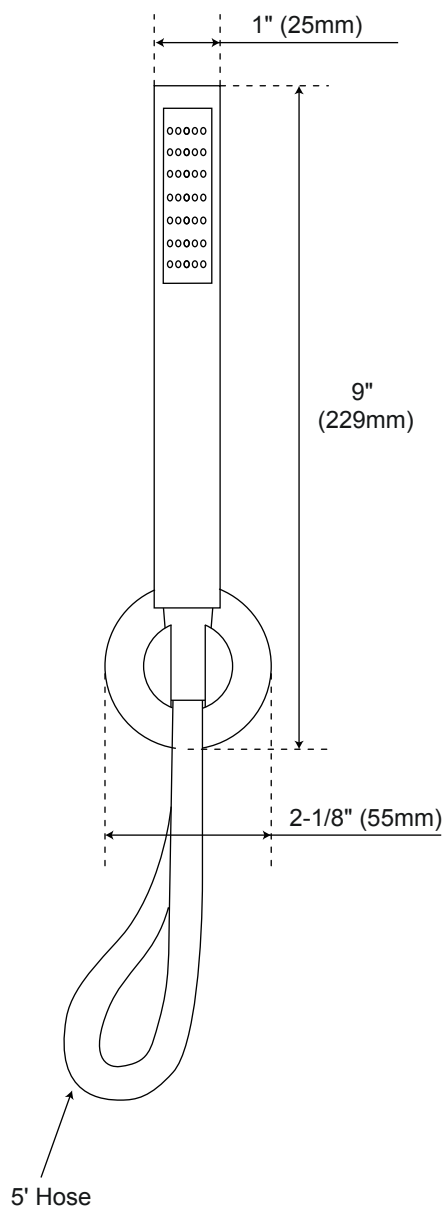

# Diverter

Front

Side

All product dimensions are nominal.

# Overhead Shower Head

1/2" (13 mm)  
MALE  
IPS Connection

All product dimensions are nominal.

# Handshower

Front

Side

All product dimensions are nominal.

# Body Sprays

Side

All product dimensions are nominal.

All product dimensions are nominal.