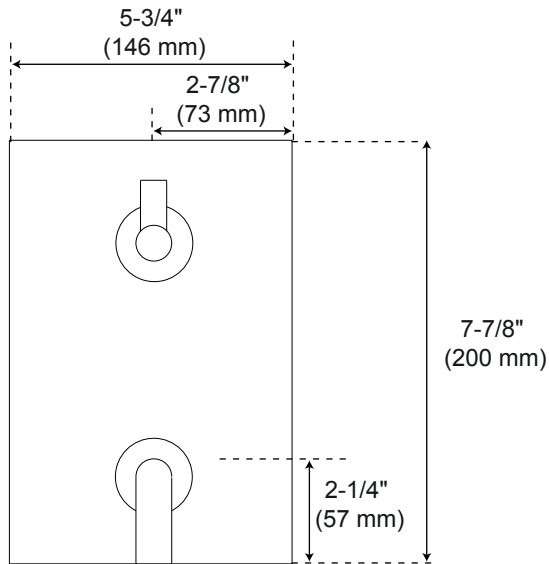

### SPECIFICATIONS

# Diverter

Front

Side

All product dimensions are nominal.

# Overhead Shower Head

1/2" (13 mm)  
MALE  
IPS Connection

All product dimensions are nominal.

# Handshower

Front

Side

All product dimensions are nominal.