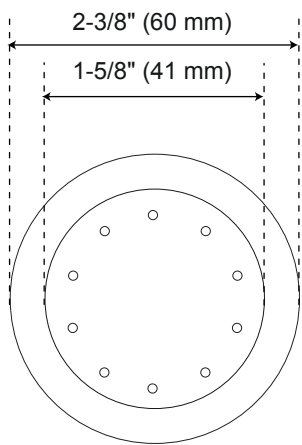

# Diverter

Front

Side

All product dimensions are nominal.

# Overhead Shower Head

1/2" (13 mm)  
MALE  
IPS Connection

All product dimensions are nominal.

# Handshower

Front

Side

All product dimensions are nominal.

# Body Sprays

Side

All product dimensions are nominal.

All product dimensions are nominal.