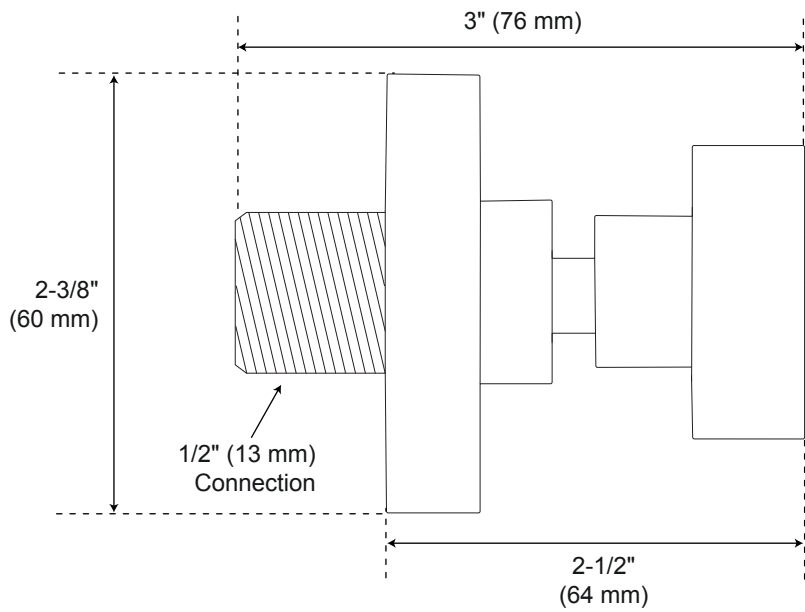

# Diverter

Front

Side

All product dimensions are nominal.

# Overhead Shower Head

1/2" (13 mm)  
MALE  
IPS Connection

All product dimensions are nominal.

# Handshower

Front

Side

All product dimensions are nominal.

# Body Sprays

Side

All product dimensions are nominal.

All product dimensions are nominal.