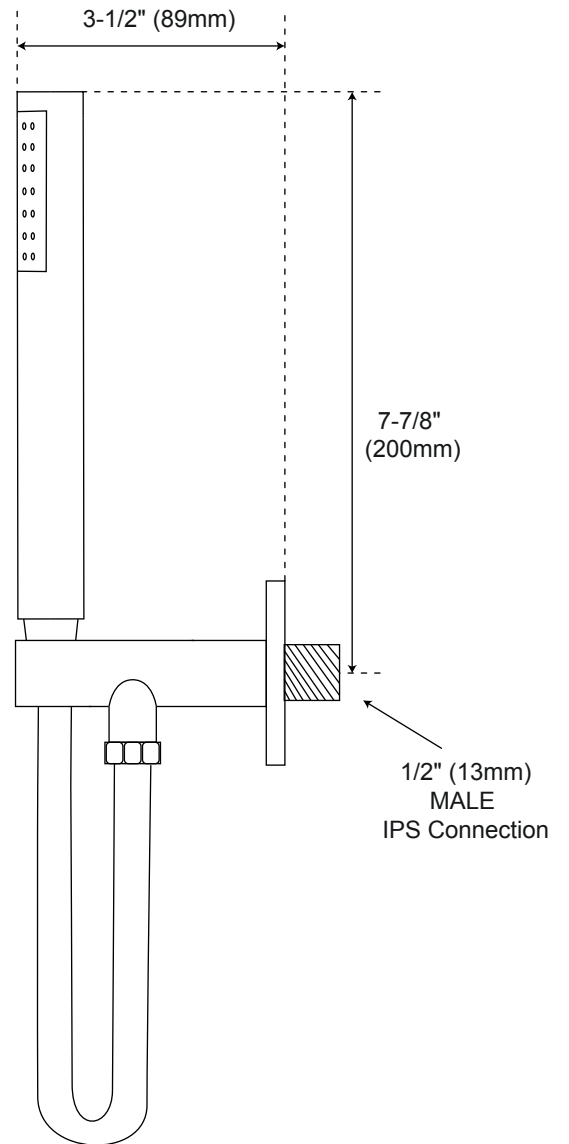

# Diverter

Front

Side

All product dimensions are nominal.

# Overhead Shower Head

1/2" (13 mm)  
MALE  
IPS Connection

All product dimensions are nominal.

# Handshower

Front

Side

All product dimensions are nominal.

# Body Sprays

Side

All product dimensions are nominal.

All product dimensions are nominal.