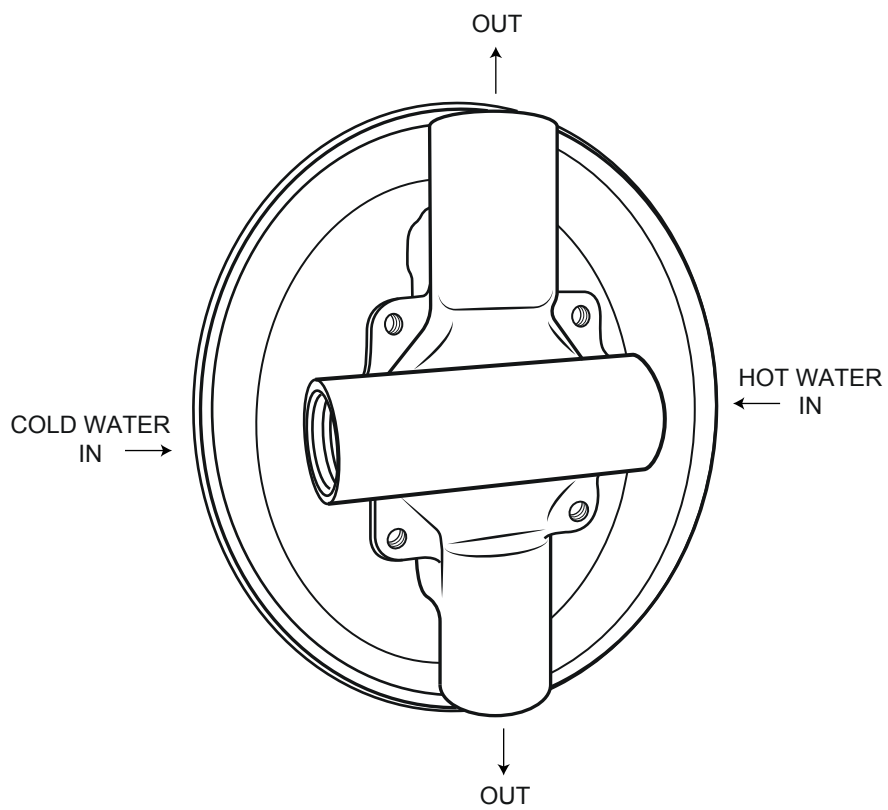

CAMBRIDGE RAINFALL NOZZLE SHOWER SET

CLASSIC LEVER HANDLE

SPECIFICATIONS

CONTENTS

Shower Valve.....	2
Wall Shower Head.....	3

Shower Valve

Side

All product dimensions are nominal.

Wall Shower Head

Side

All product dimensions are nominal.

Diverter

(back)

All product dimensions are nominal.