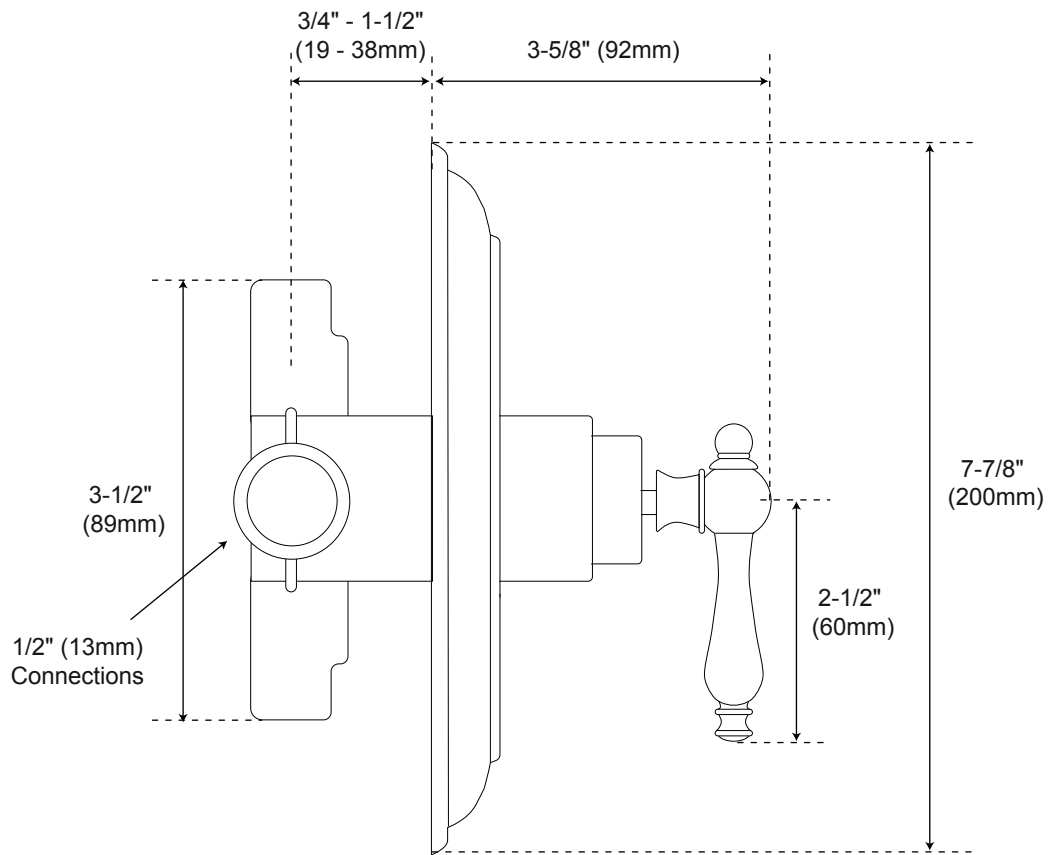

CAMBRIDGE RAINFALL NOZZLE SHOWER SET

CLASSIC LEVER HANDLE

SPECIFICATIONS

CONTENTS

Shower Valve.....	2
Wall Shower Head.....	3

Shower Valve

Side

All product dimensions are nominal.

Wall Shower Head

Side

All product dimensions are nominal.

Diverter

(back)

All product dimensions are nominal.