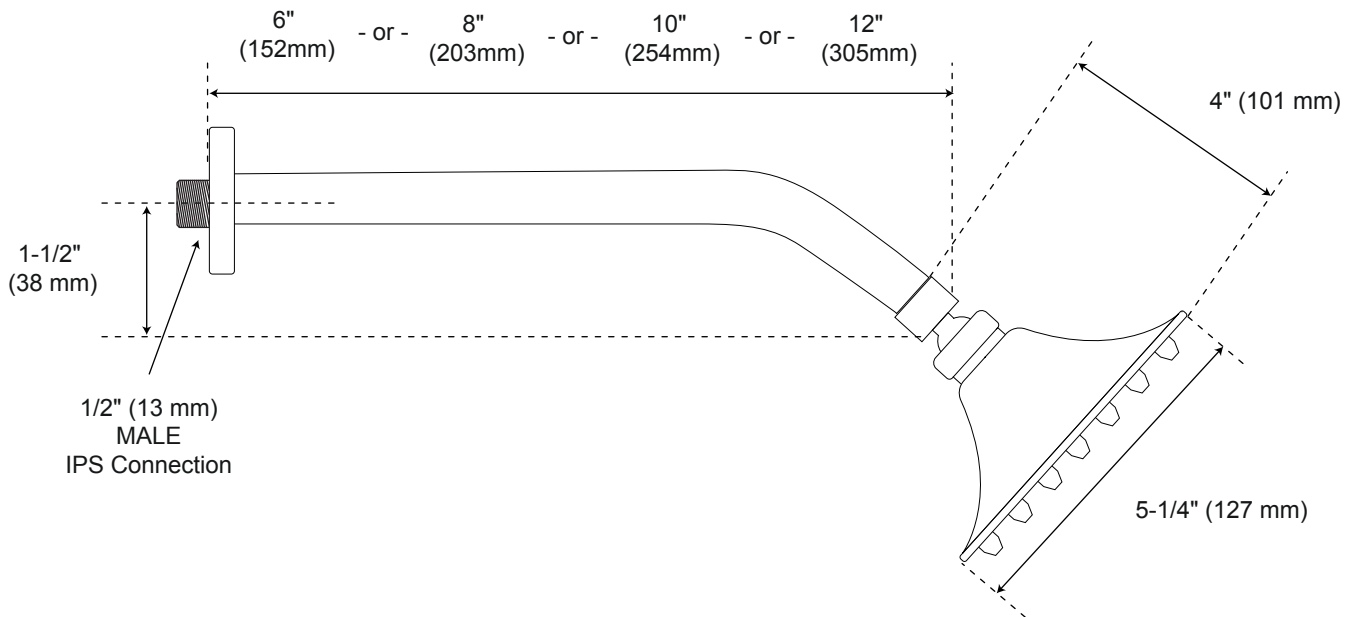

CAMBRIDGE RAINFALL NOZZLE SHOWER SET

CLASSIC LEVER HANDLE

SPECIFICATIONS

CONTENTS

Shower Valve.....	2
Wall Shower Head.....	3

Shower Valve

Side

All product dimensions are nominal.

Wall Shower Head

Side

All product dimensions are nominal.

Diverter

(back)

All product dimensions are nominal.