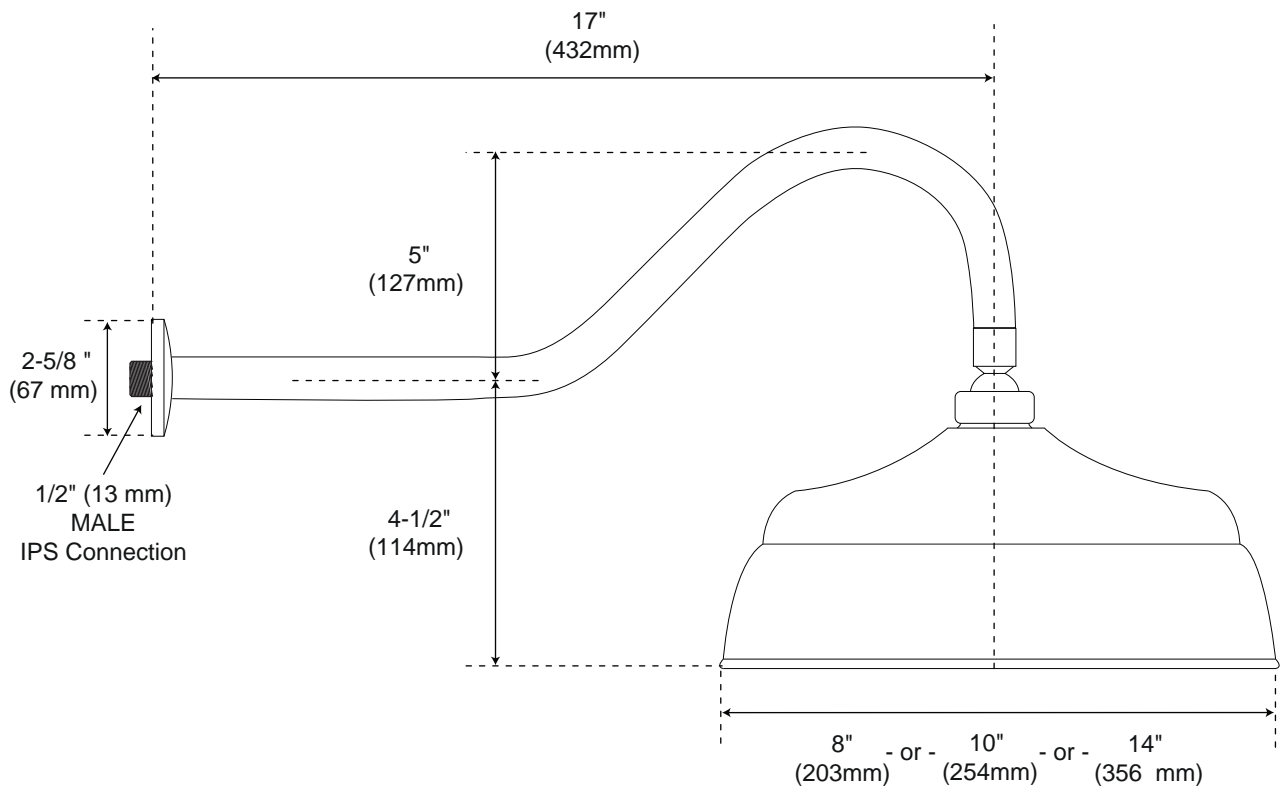

LAMBERT RAINFALL NOZZLE SHOWER SET

CLASSIC LEVER HANDLE

SPECIFICATIONS

CONTENTS

Shower Valve.....	2
Wall Shower Head.....	3

Shower Valve

Side

All product dimensions are nominal.

Wall Shower Head

Side

All product dimensions are nominal.

Diverter

(back)

All product dimensions are nominal.