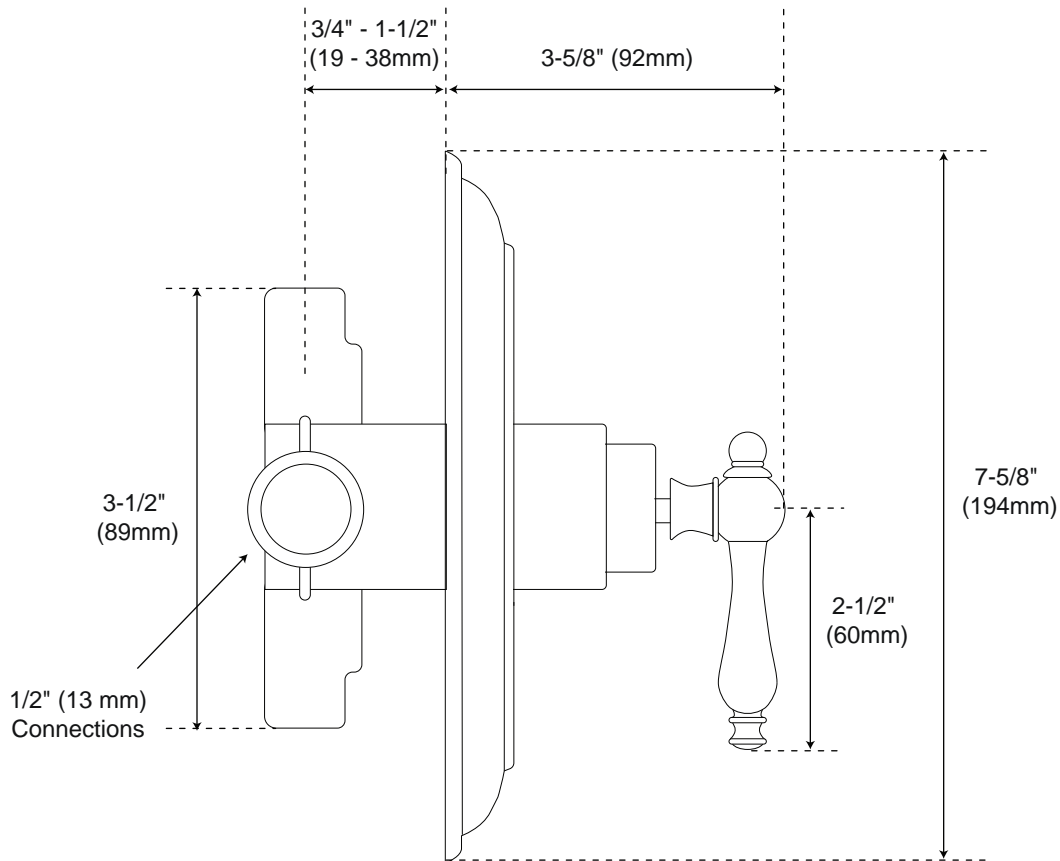

LAMBERT RAINFALL NOZZLE SHOWER SET

CLASSIC LEVER HANDLE

SPECIFICATIONS

CONTENTS

Shower Valve.....	2
Wall Shower Head.....	3

Shower Valve

Side

All product dimensions are nominal.

Wall Shower Head

Side

All product dimensions are nominal.

Diverter

(back)

All product dimensions are nominal.