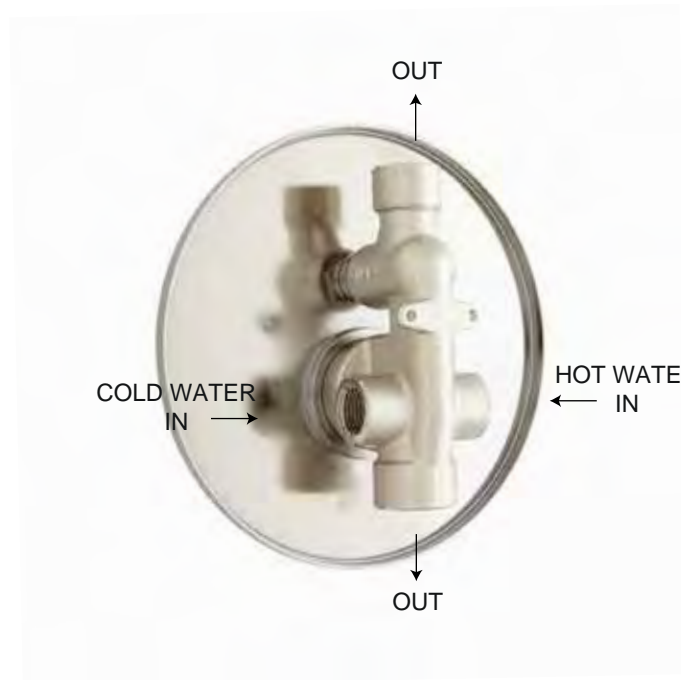

LAMBERT RAINFALL NOZZLE SHOWER SET

CLASSIC LEVER HANDLE

SPECIFICATIONS

CONTENTS

Shower Valve.....	2
Wall Shower Head.....	3

Shower Valve

Side

All product dimensions are nominal.

Wall Shower Head

Side

All product dimensions are nominal.

Diverter

(back)

All product dimensions are nominal.