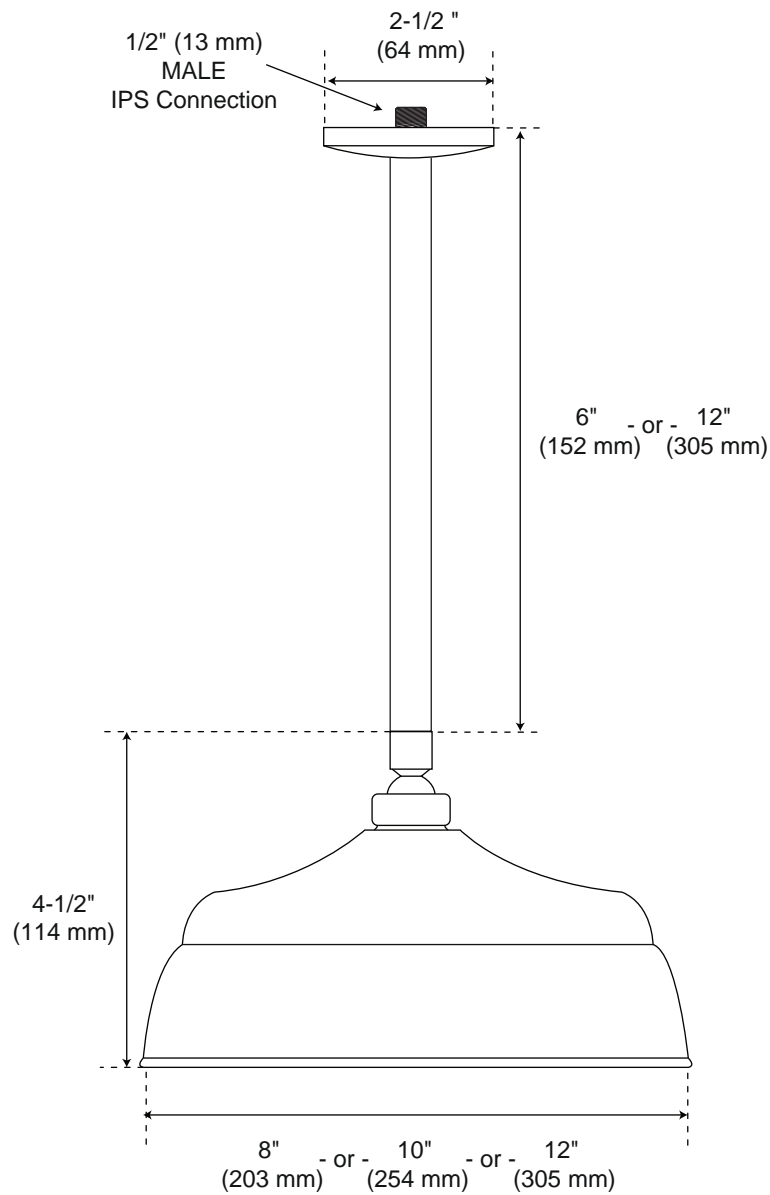

LAMBERT CEILING-MOUNT RAINFALL NOZZLE SHOWER SET CLASSIC LEVER HANDLE

SPECIFICATIONS

CONTENTS

Shower Valve.....	2
Overhead Shower Head.....	3

Shower Valve

Side

All product dimensions are nominal.

Overhead Shower Head

Side

All product dimensions are nominal.

Diverter

(back)

All product dimensions are nominal.