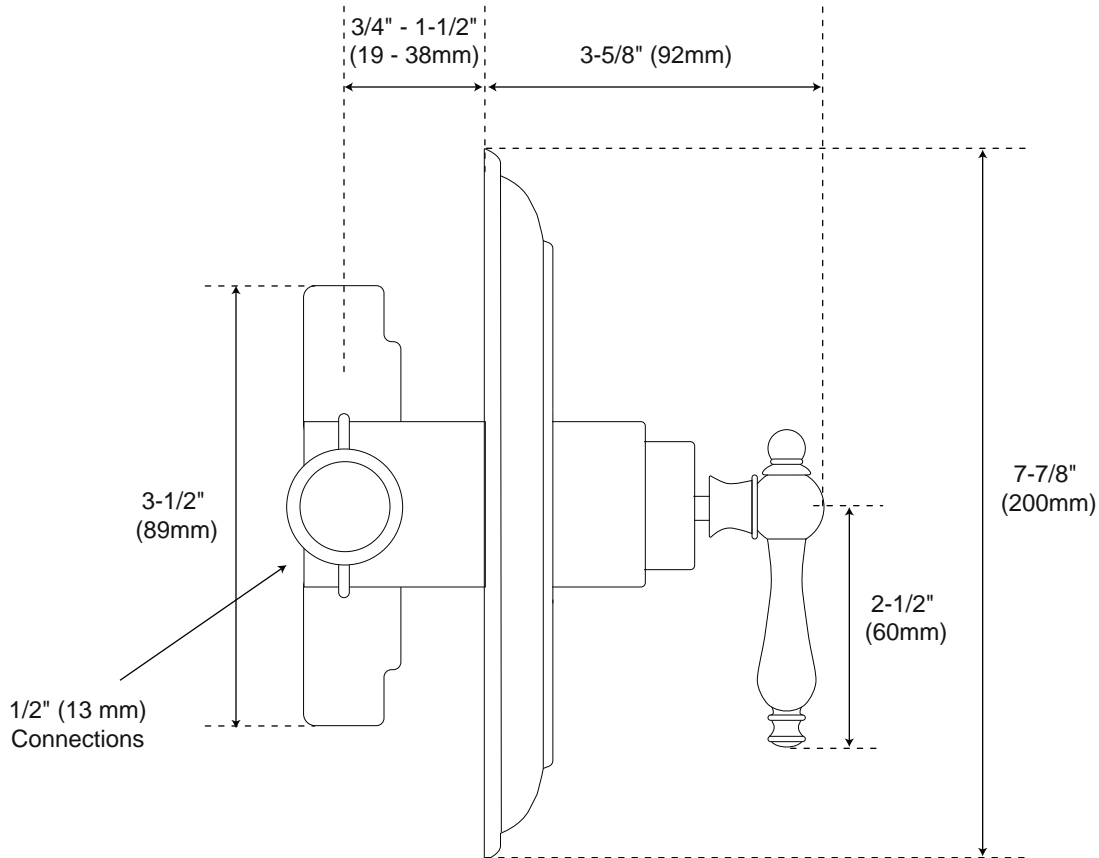

LAMBERT CEILING-MOUNT RAINFALL NOZZLE SHOWER SET CLASSIC LEVER HANDLE

SPECIFICATIONS

CONTENTS

Shower Valve.....	2
Overhead Shower Head.....	3

Shower Valve

Side

All product dimensions are nominal.

Overhead Shower Head

Side

All product dimensions are nominal.

Diverter

(back)

All product dimensions are nominal.