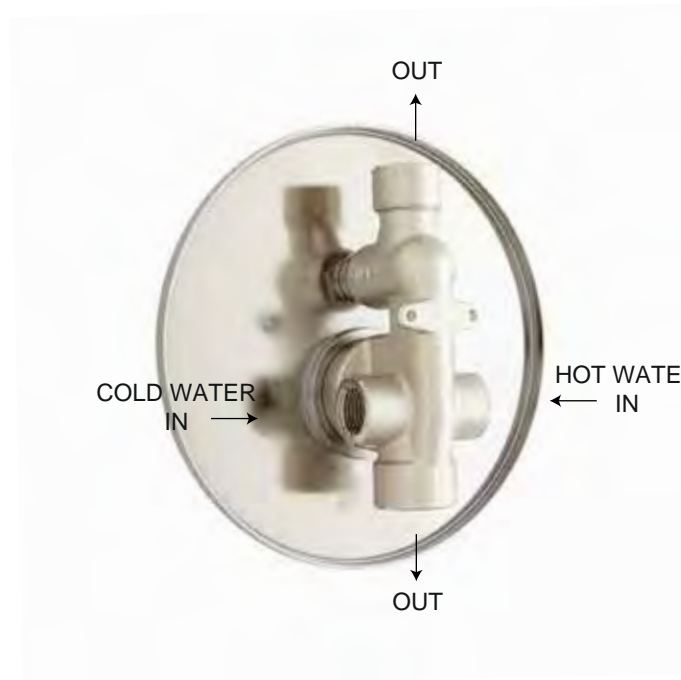

LAMBERT CEILING-MOUNT RAINFALL NOZZLE SHOWER SET CLASSIC LEVER HANDLE

SPECIFICATIONS

CONTENTS

Shower Valve.....	2
Overhead Shower Head.....	3

Shower Valve

Side

All product dimensions are nominal.

Overhead Shower Head

Side

All product dimensions are nominal.

Diverter

(back)

All product dimensions are nominal.