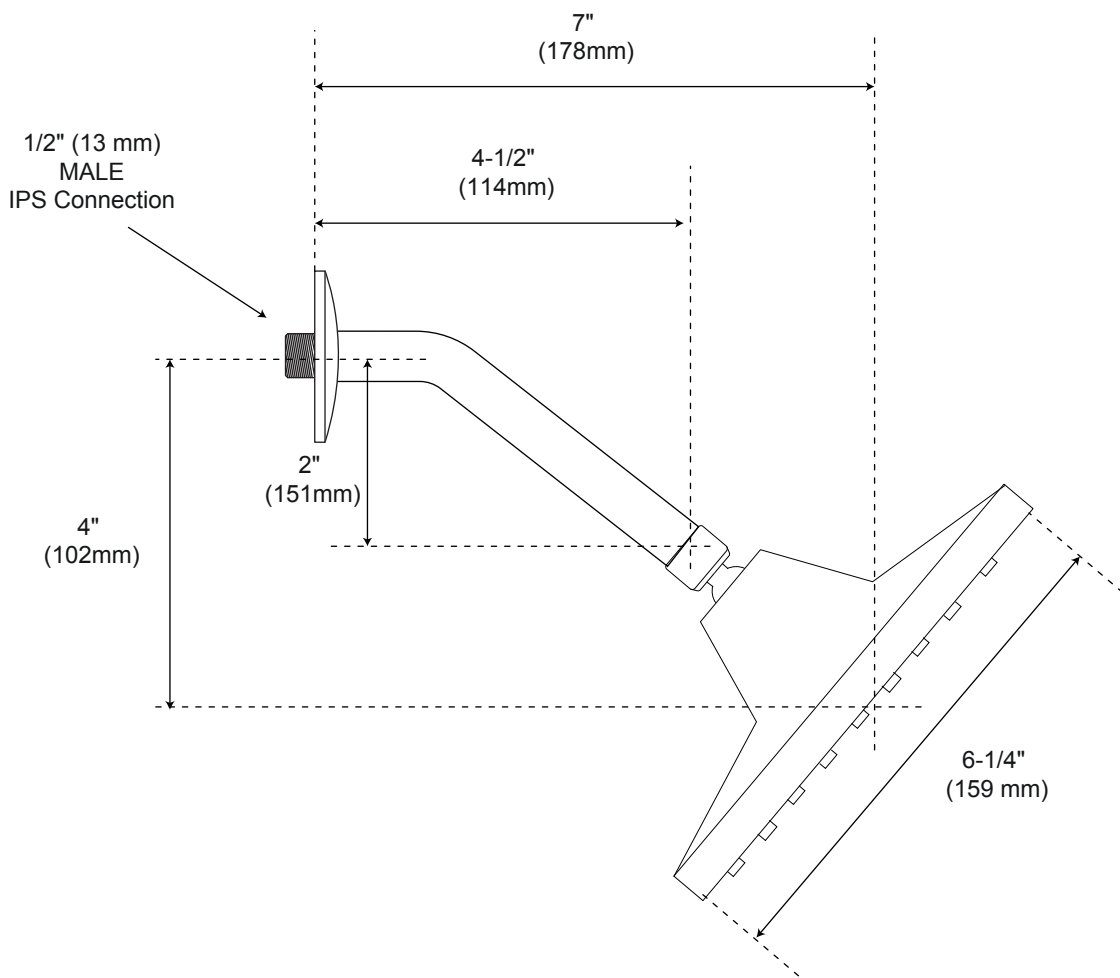

FLAIR PRESSURE BALANCE

TUB & SHOWER SET IWTH LEVER HANDLE

SPECIFICATIONS

CONTENTS

Diverter.....	2
Wall Shower Head.....	3
Tub Spout.....	4

Diverter

Front

Side

All product dimensions are nominal.

Wall Shower Head

Side

All product dimensions are nominal.

Tub Spout

Front

Side

All product dimensions are nominal.

Diverter

(back)

All product dimensions are nominal.