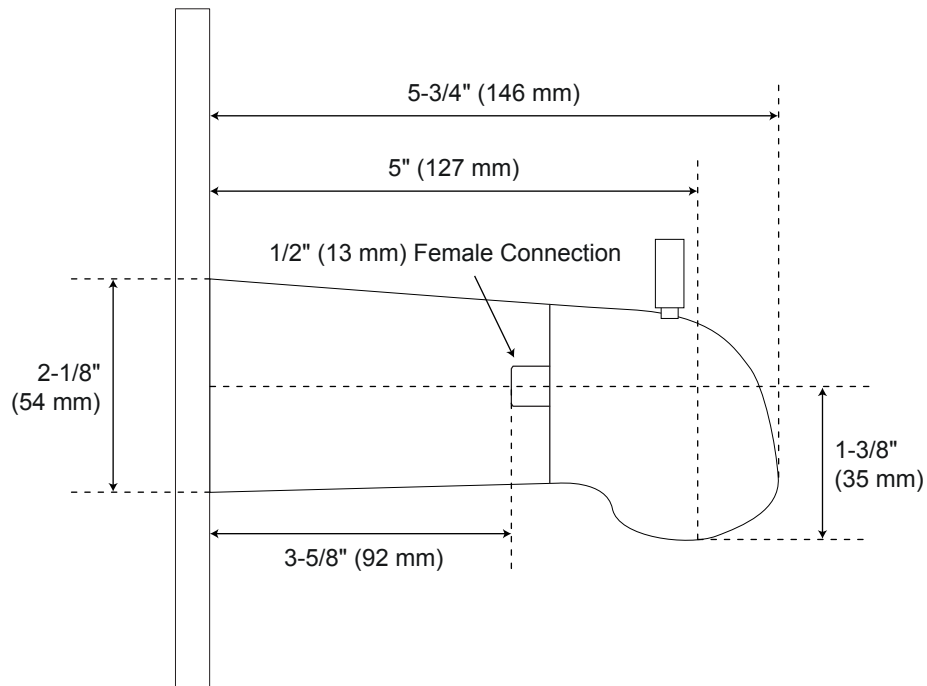

FLAIR PRESSURE BALANCE

TUB & SHOWER SET IWTH LEVER HANDLE

SPECIFICATIONS

CONTENTS

Diverter.....	2
Wall Shower Head.....	3
Tub Spout.....	4

Diverter

Front

Side

All product dimensions are nominal.

Wall Shower Head

Side

All product dimensions are nominal.

Tub Spout

Front

Side

All product dimensions are nominal.

Diverter

(back)

All product dimensions are nominal.