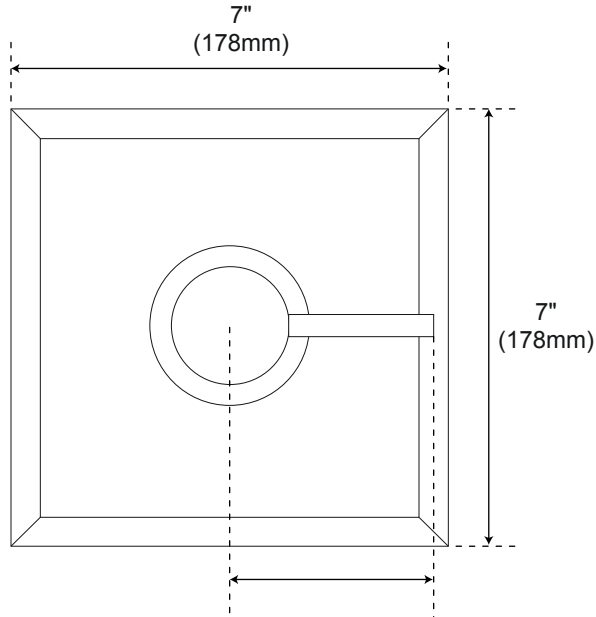

FLAIR PRESSURE BALANCE

TUB & SHOWER SET IWTH LEVER HANDLE

SPECIFICATIONS

CONTENTS

Diverter.....	2
Wall Shower Head.....	3
Tub Spout.....	4

Diverter

Front

Side

All product dimensions are nominal.

Wall Shower Head

Side

All product dimensions are nominal.

Tub Spout

Front

Side

All product dimensions are nominal.

Diverter

(back)

All product dimensions are nominal.