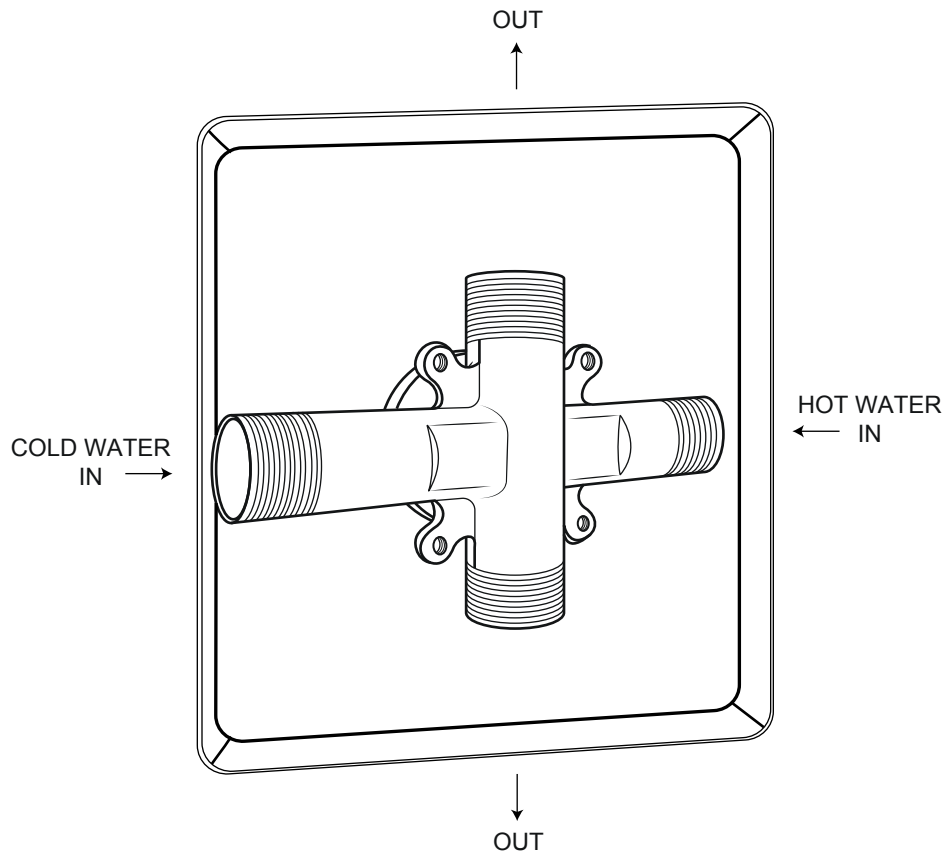

FLAIR PRESSURE BALANCE

TUB & SHOWER SET IWTH LEVER HANDLE

SPECIFICATIONS

CONTENTS

Diverter.....	2
Wall Shower Head.....	3
Tub Spout.....	4

Diverter

Front

Side

All product dimensions are nominal.

Wall Shower Head

Side

All product dimensions are nominal.

Tub Spout

Front

Side

All product dimensions are nominal.

Diverter

(back)

All product dimensions are nominal.