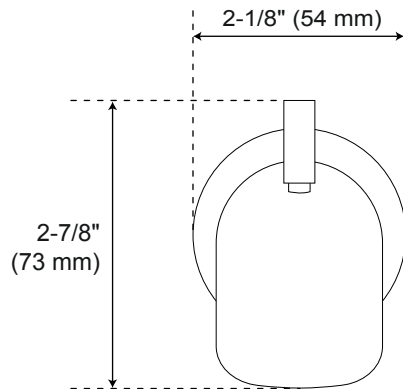

FLAIR PRESSURE BALANCE

TUB & SHOWER SET IWTH LEVER HANDLE

SPECIFICATIONS

CONTENTS

Diverter.....	2
Wall Shower Head.....	3
Tub Spout.....	4

Diverter

Front

Side

All product dimensions are nominal.

Wall Shower Head

Side

All product dimensions are nominal.

Tub Spout

Front

Side

All product dimensions are nominal.

Diverter

(back)

All product dimensions are nominal.