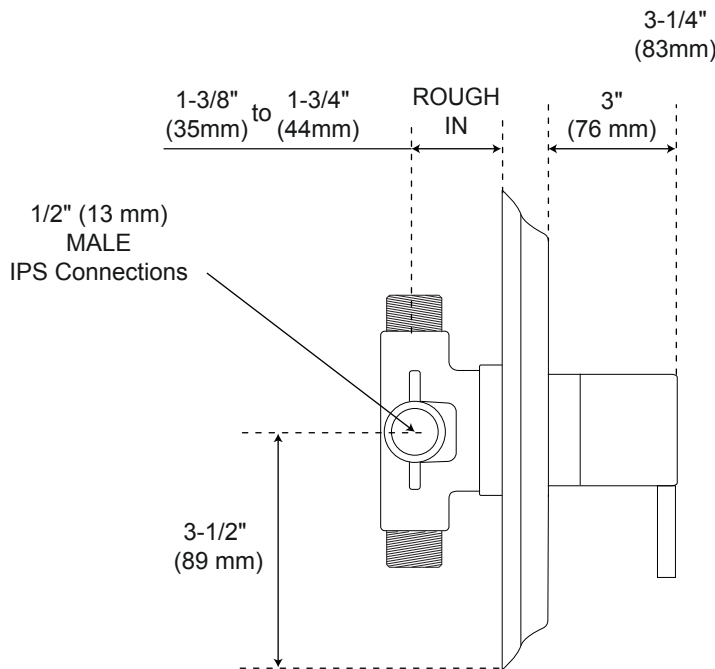

FLAIR PRESSURE BALANCE

TUB & SHOWER SET IWTH LEVER HANDLE

SPECIFICATIONS

CONTENTS

Diverter.....	2
Wall Shower Head.....	3
Tub Spout.....	4

Diverter

Front

Side

All product dimensions are nominal.

Wall Shower Head

Side

All product dimensions are nominal.

Tub Spout

Front

Side

All product dimensions are nominal.

Diverter

(back)

All product dimensions are nominal.