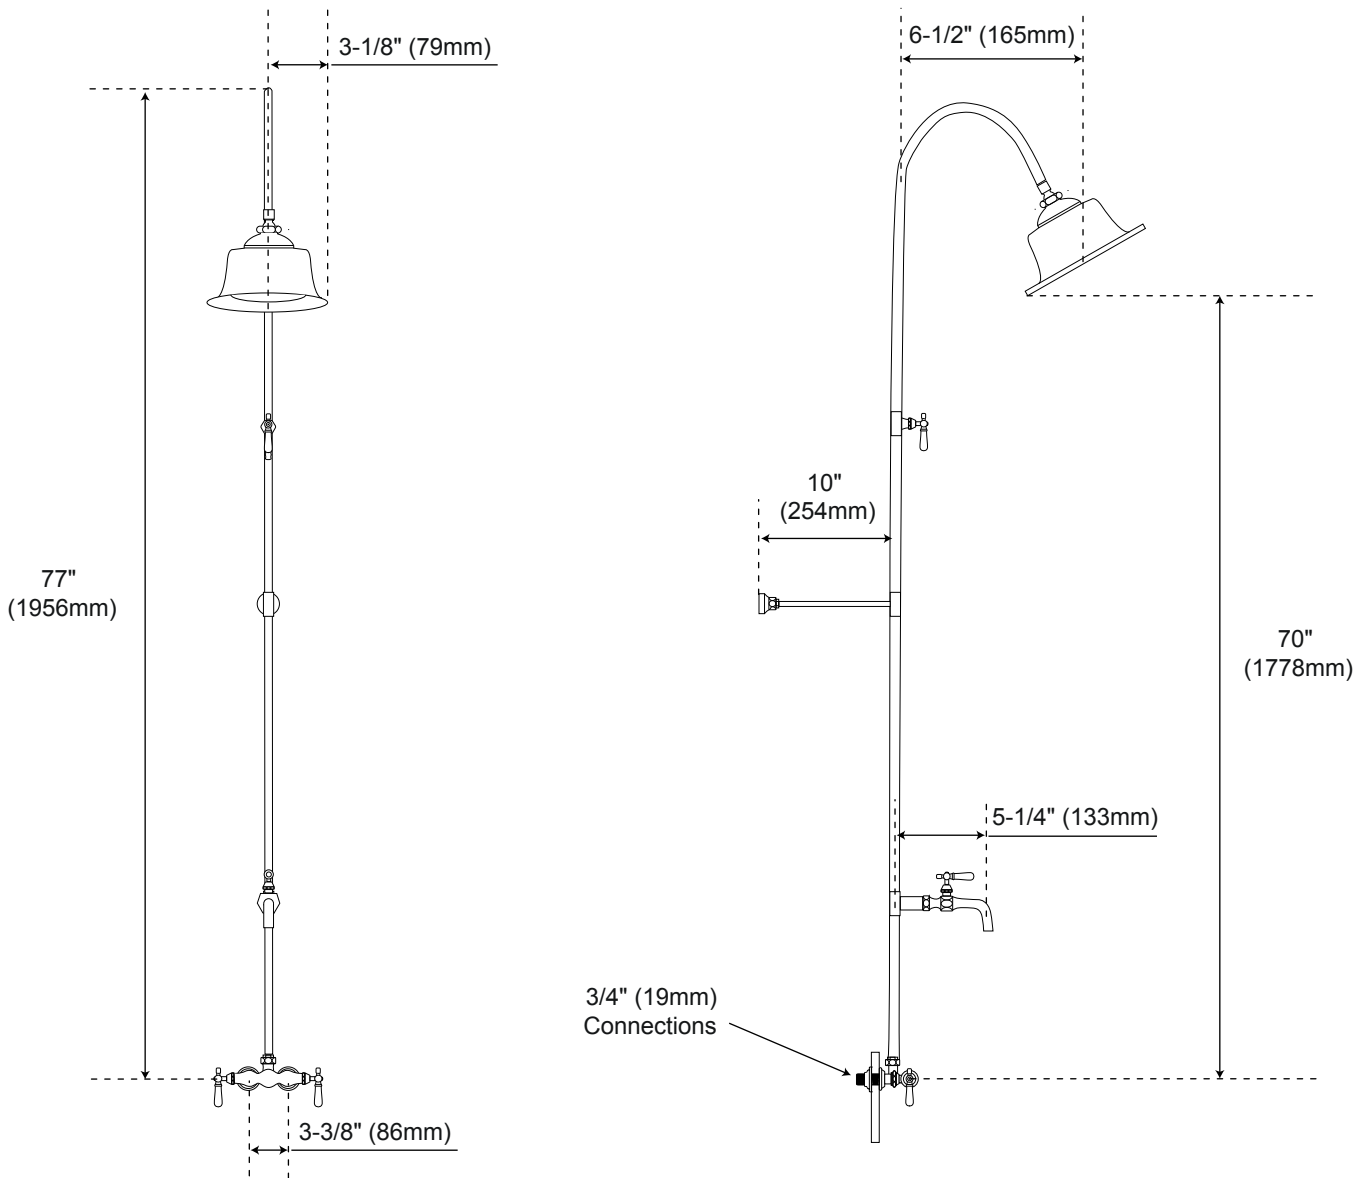

Wall Shower Set

With Exposed Pipe Riser and Tub Filler

Front

Side

All product dimensions are nominal.