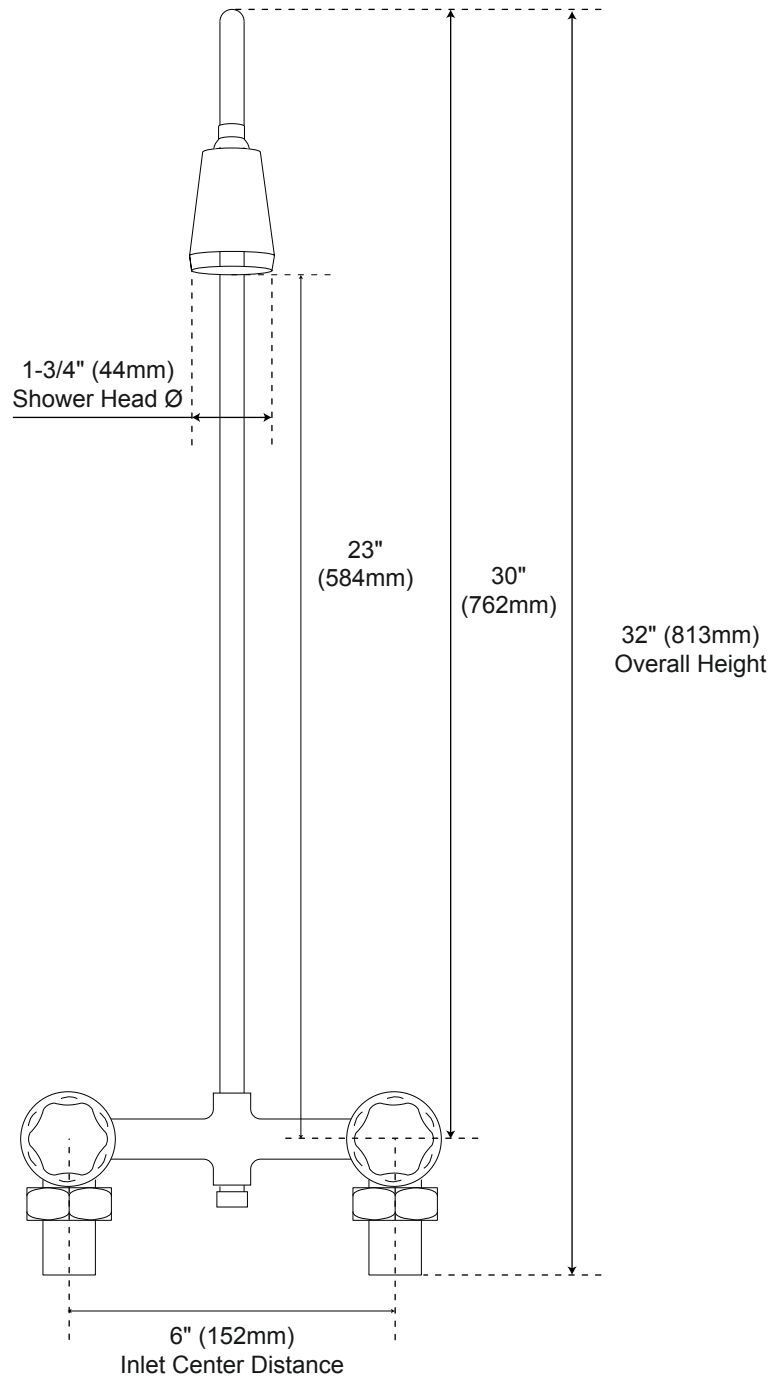

EXPOSED 2 VALVE SHOWER

POLISHED CHROME

SPECIFICATIONS

CONTENTS

Front View.....	2
Side View.....	3

Front View

Side View

7-1/2"
(191mm)

1/2" (13 mm)
FEMALE
IPS Connection