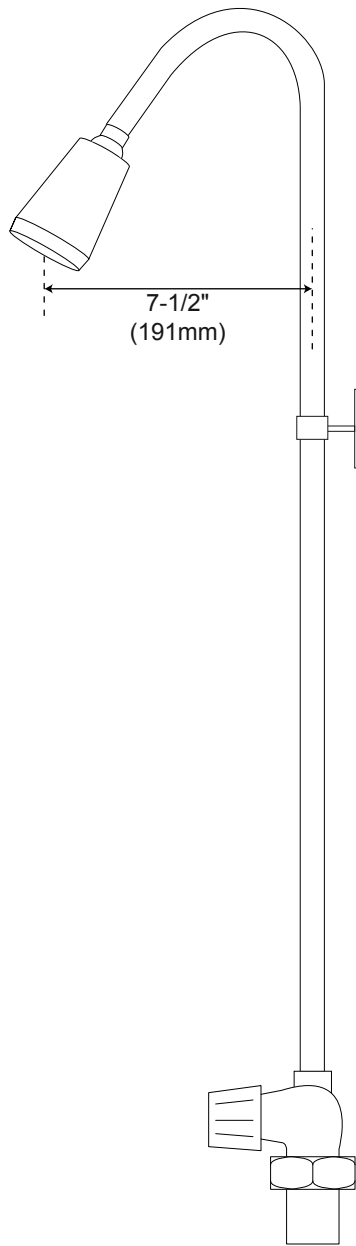

EXPOSED 2 VALVE SHOWER

POLISHED CHROME

SPECIFICATIONS

CONTENTS

Front View.....	2
Side View.....	3

Front View

Side View

7-1/2"
(191mm)

1/2" (13 mm)
FEMALE
IPS Connection