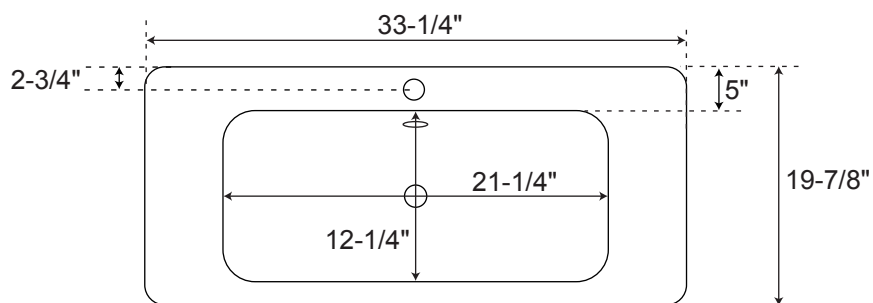

SPECIFICATIONS

Overall Dimensions	33-1/4" L x 19-7/8" W (front to back) x 34" H
Basin Dimensions	21-1/4" L x 12-1/4" W (front to back)
Water Depth to Rim	4-3/8"
Water Depth to Overflow	2-7/8"
Drain Hole	1-1/2"
Rim Thickness	2-1/4" Front, 5-7/8" Sides
Faucet Deck	32-1/2" x 5"
Faucet Configurations	Single Hole
Mounting Centers	11"
Rough-in	21-1/2"

Burleson Console Sink

All measurements are approximate.

Top

Front

Side