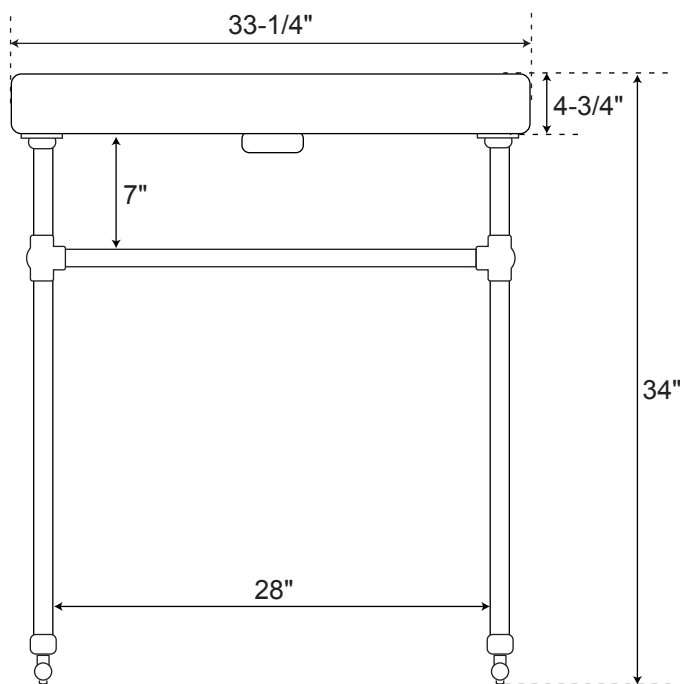

SPECIFICATIONS

Overall Dimensions	33-1/4" L x 19-7/8" W (front to back) x 34" H
Basin Dimensions	21-1/4" L x 12-1/4" W (front to back)
Water Depth to Rim	4-3/8"
Water Depth to Overflow	2-7/8"
Drain Hole	1-1/2"
Rim Thickness	2-1/4" Front, 5-7/8" Sides
Faucet Deck	32-1/2" x 5"
Faucet Configurations	Single Hole
Mounting Centers	11"
Rough-in	21-1/2"

Burleson Console Sink

All measurements are approximate.

Top

Front

Side