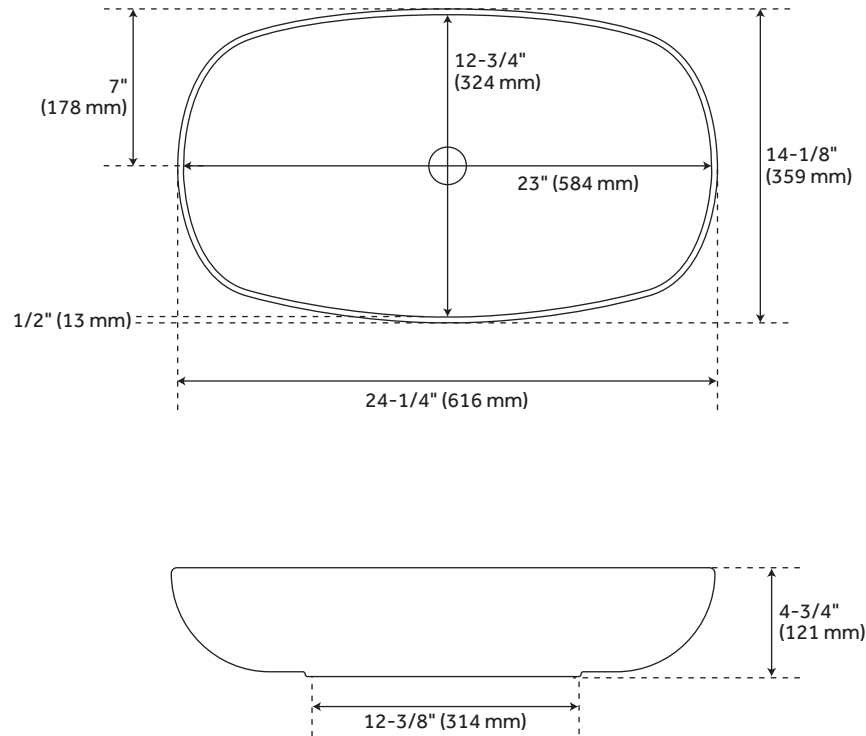

### FEATURES

- Shape: Oval
- Sink Material: Fireclay
- Sink Installation: Vessel
- Product Color: Green
- Faucet Centers: No Faucet Hole
- Overflow Hole: No
- Length: 24-1/4"
- Width: 14-1/8"
- Height: 4-3/4"
- Basin Length: 23"
- Basin Width: 12-3/4"
- Basin Depth: 3-3/8"
- Rim Thickness: 1/2"
- Drain Size: 1-1/2"
- Drain Included: Optional
- Faucet Included: No