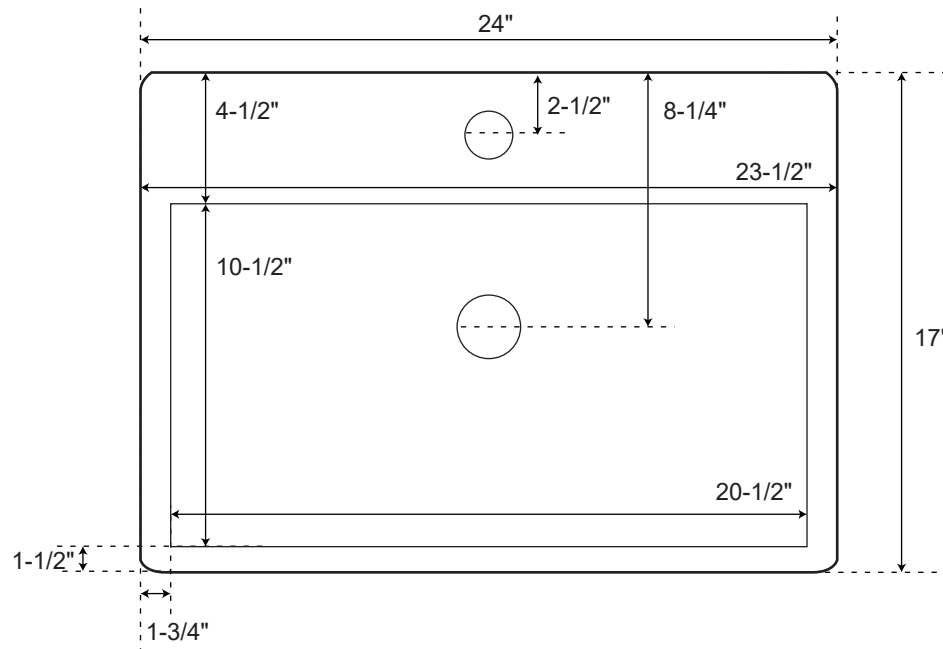

SPECIFICATIONS

Overall Dimensions	24" L x 17" W (front to back) x 6-3/4" H
Interior Dimensions	20-1/2" L x 10-1/2" W (front to back)
Drain Hole	1-1/2" Diameter
Faucet Deck	23-1/2" L x 4-1/2" W (front to back)
Faucet Configurations	Single Hole

24" Grigory
Porcelain Vessel Sink

All measurements are approximate.

Top

Front