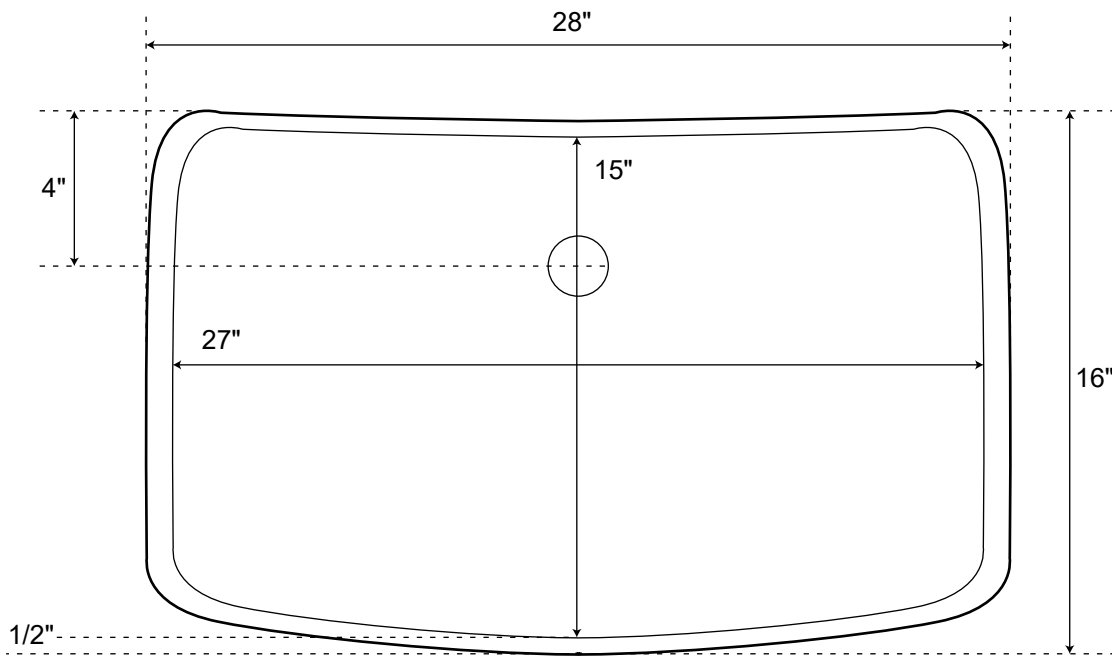

## SPECIFICATIONS

Overall Dimensions	28" L x 16" W (front to back) x 5-1/8" H
Interior Dimensions	27" L x 15" W (front to back)
Drain Hole	1-1/2" Diameter
Faucet Deck	N/A
Faucet Configurations	None

## 28" Galindo

Porcelain Vessel Sink

*All measurements are approximate.*

Top

Front