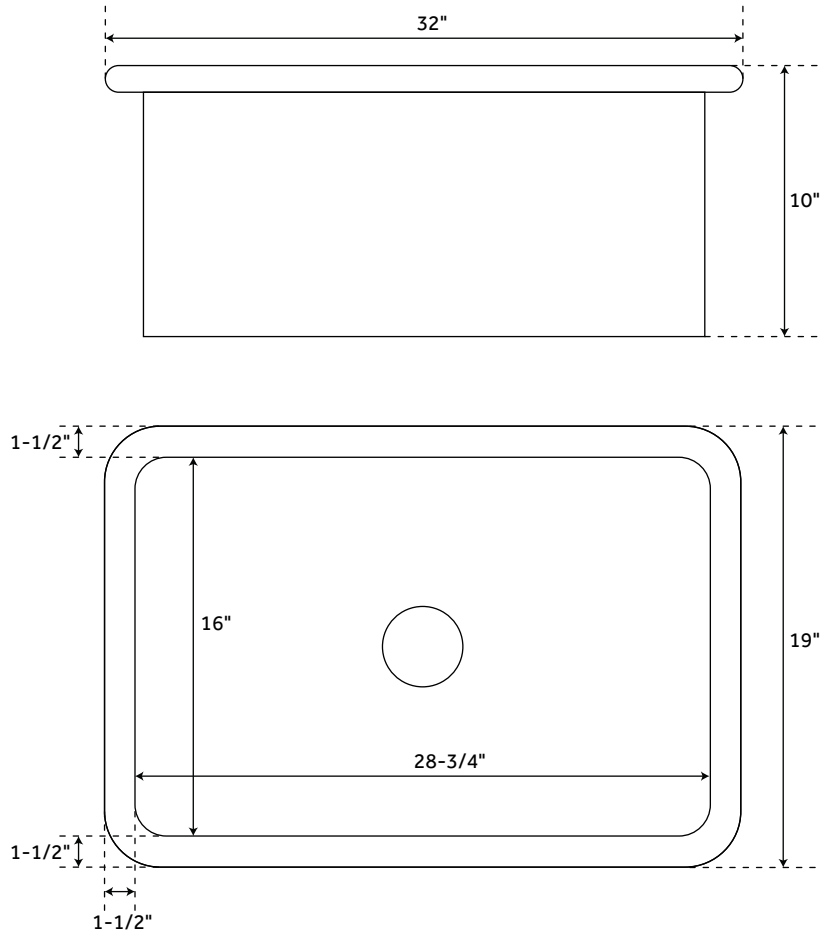

# 32" DERIN

### FEATURES

- Material: Fireclay
- Basin Split: Single
- Shape: Rectangle
- Sink Installation: Drop-In
- Faucet Centers: No Faucet Hole
- Number of Basins: 1
- Length: 32"
- Width: 19"
- Height: 10"
- Basin Length: 28-3/4"
- Basin Width: 16"
- Water Depth to Rim: 8-1/2"
- Rim Thickness: 1-1/2"
- Faucet Included: No
- Drain Placement: Center
- Drain Included: Optional
- Drain Size: 3-1/2"
- Reversible Mounting : Yes