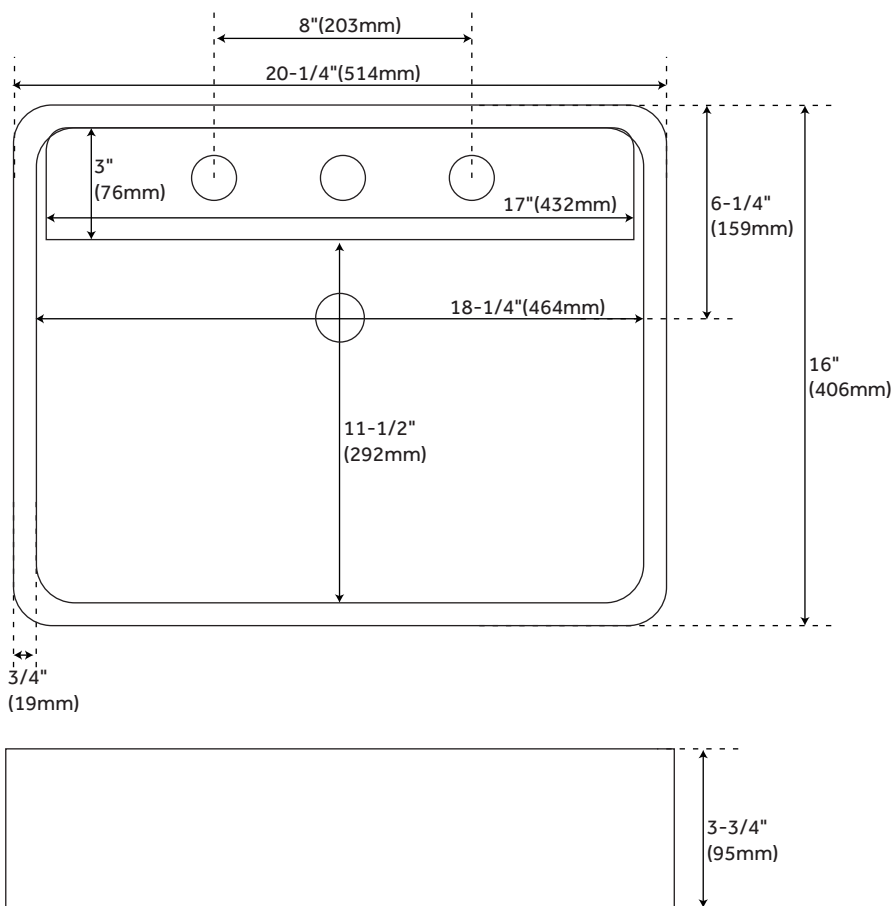

### FEATURES

- Faucet Centers: 8"
- Length: 20-1/4"
- Width: 16"
- Height: 3-3/4"
- Basin Length: 18-1/4"
- Basin Width: 11-1/2"
- Basin Depth: 2-3/8"
- Fits Drain Hole Size: 1-1/2"

# OPTIONAL POP-UP

BATHROOM DRAIN - 1-1/2"

WITHOUT OVERFLOW