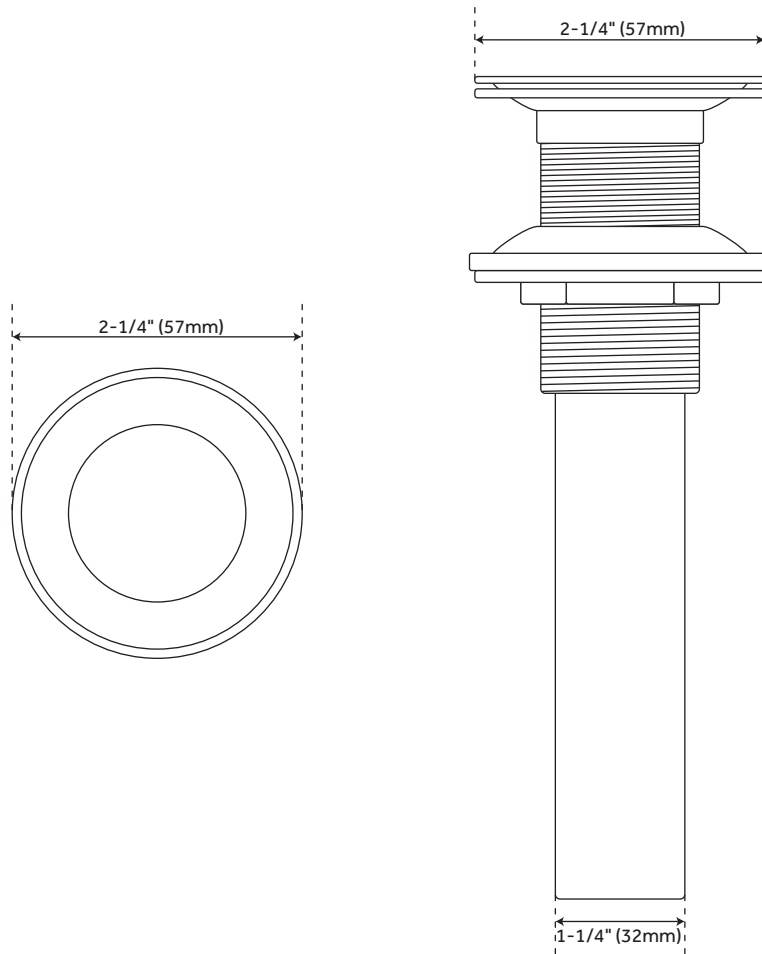

### FEATURES

- Faucet Centers: 8"
- Length: 20-1/4"
- Width: 16"
- Height: 3-3/4"
- Basin Length: 18-1/4"
- Basin Width: 11-1/2"
- Basin Depth: 2-3/8"
- Fits Drain Hole Size: 1-1/2"

### PRODUCT IMAGE

All dimensions and specifications are nominal and may vary. Use actual products for accuracy in critical situations.

PAGE 2

# OPTIONAL POP-UP

BATHROOM DRAIN - 1-1/2"

WITHOUT OVERFLOW

## FEATURES

- Material: Brass
- Fits Drain Hole Size: 1-1/2"
- Made Of Solid Brass
- Completely Finished With Plated Parts
- Fits Standard Sinks With 1-1/2" Drain Holes
- 1-1/4" Tailpiece
- Overflow Hole: No