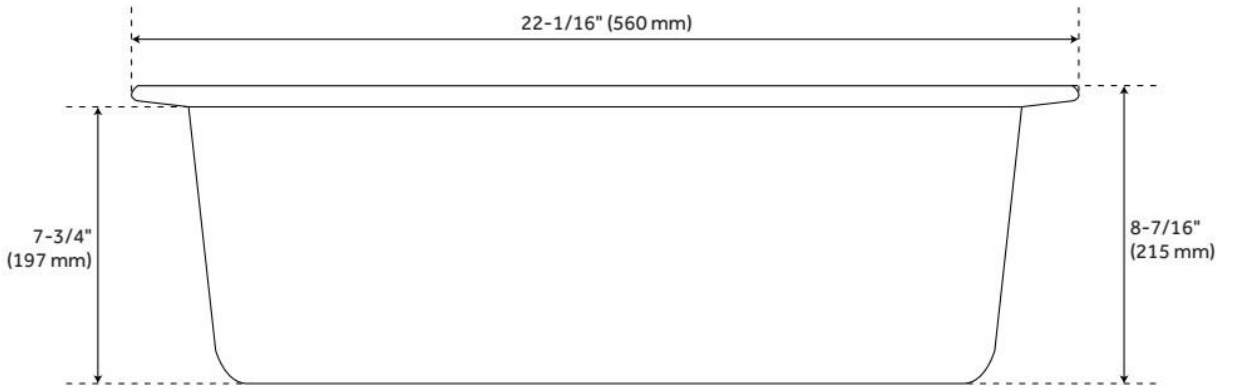

22" HOLCOMB UNDERMOUNT GRANITE COMPOSITE SINK - MIDNIGHT BLACK

SKU: 419631
Code: SH419631

REVISED 8/14/2024