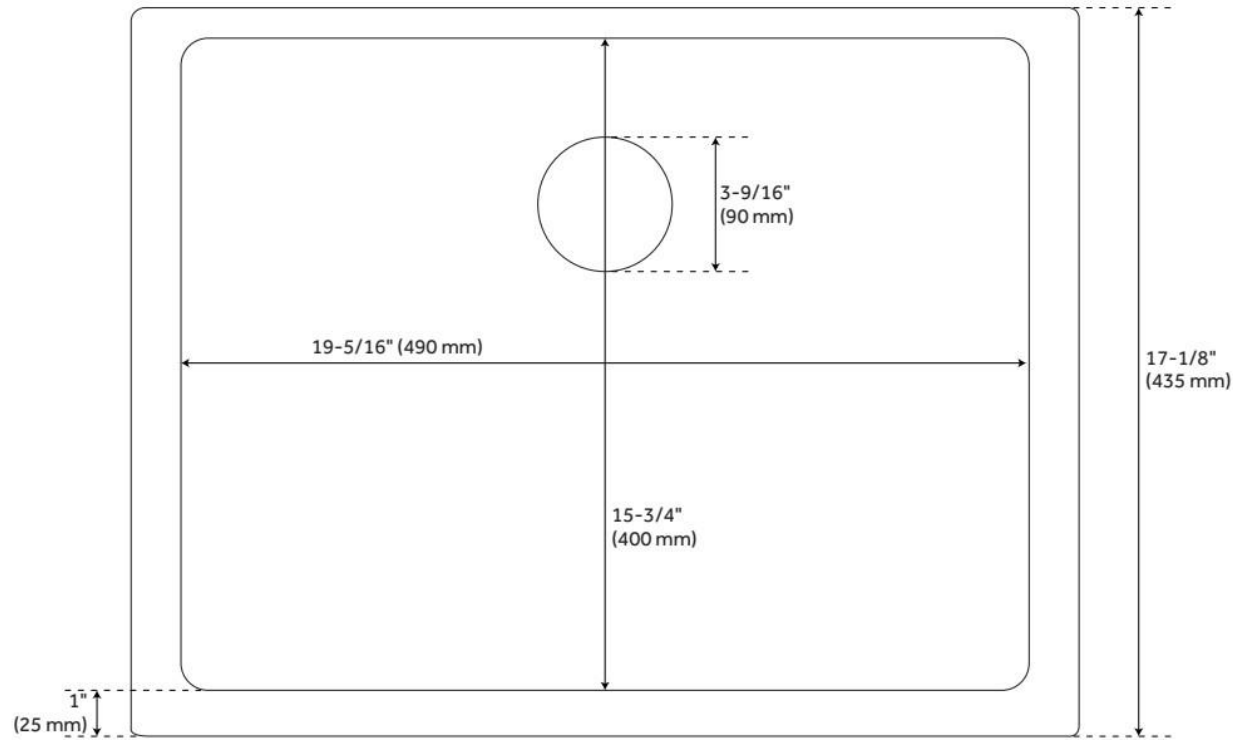

22" HOLCOMB UNDERMOUNT GRANITE COMPOSITE SINK - MIDNIGHT BLACK

SKU: 419631
Code: SH419631

REVISED 8/14/2024