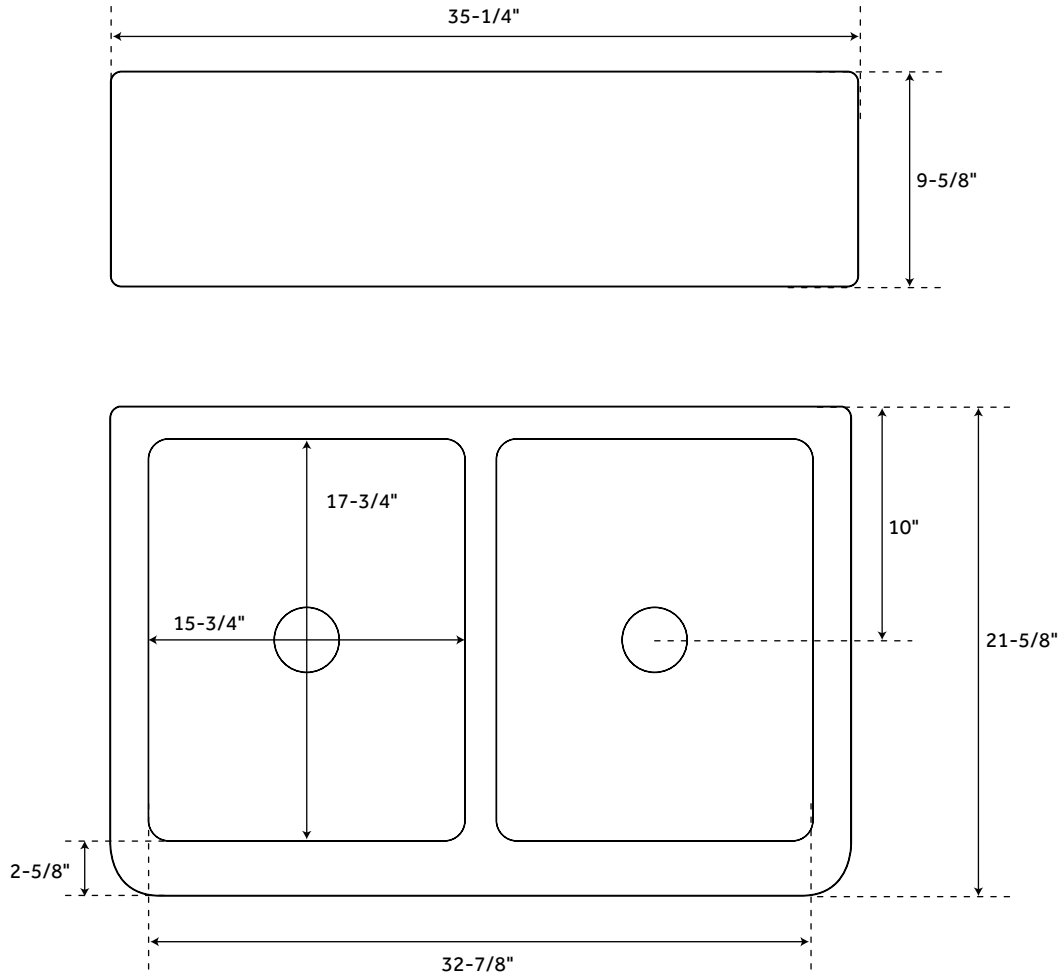

# 35" ABERDEEN

### FEATURES

Material: Copper  
Basin Split: 50/50  
Apron Design: Smooth  
Faucet Centers: No Faucet Hole  
Number of Basins: 2  
Product Color: Antique Copper  
Length: 35-1/4"  
Width: 21-5/8"  
Height: 9-5/8"  
Basin Length: 15-3/4"  
Basin Width: 17-3/4"  
Water Depth to Rim: 9-1/2"  
Apron Front Rim Thickness: 2-5/8"  
Side and Back Rim Thickness: 1-1/8"  
Metal Gauge/Thickness: 16 Gauge  
Drain Size: 3-1/2"  
Exterior Treatment: Smooth  
Interior Treatment: Smooth