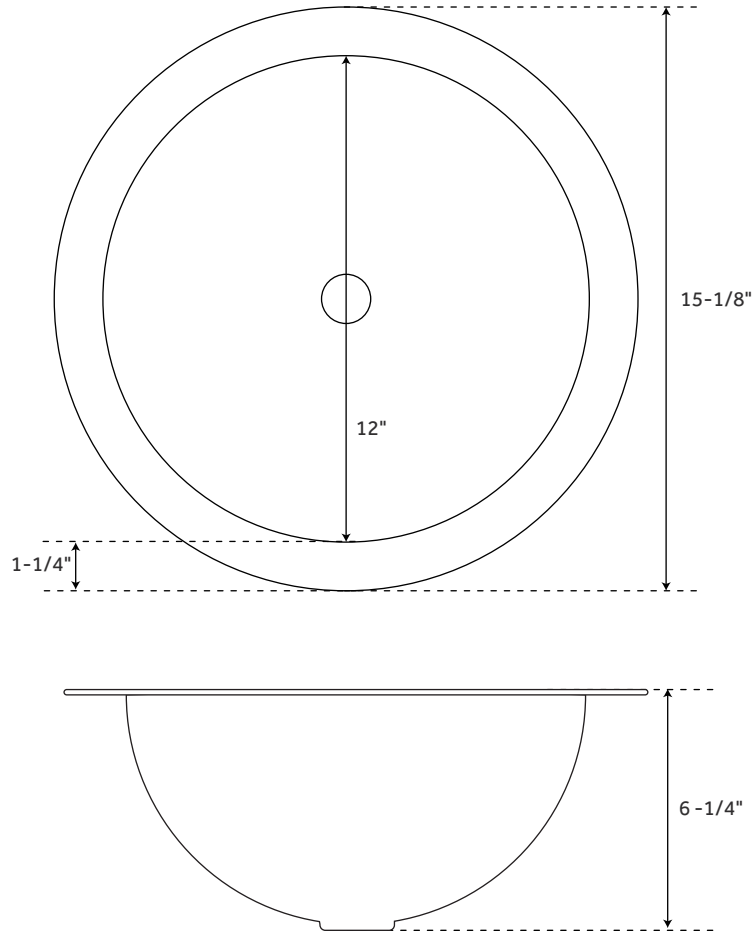

# 15" SCROLL

## HAMMERED COPPER SINK

SKU: 913934

### FEATURES

Sink Material: Copper  
Sink Installation: Drop-In  
Product Color: Antique Copper  
Faucet Centers: No Faucet Hole  
Length: 15-1/8"  
Width: 15-1/8"  
Height: 6-1/4"  
Basin Length: 12"  
Basin Width: 12"  
Drain Size: 1-1/2"  
Drain Included: No  
Faucet Included: No  
Sink Material: Copper