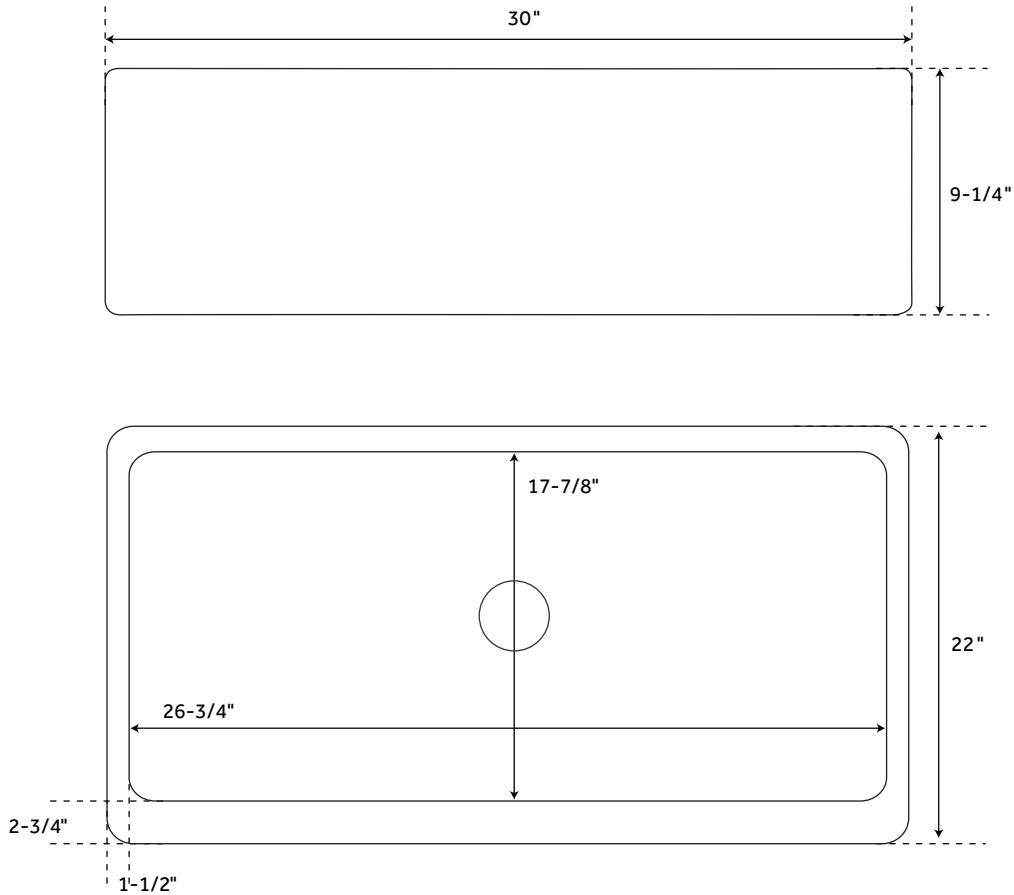

30" FIONA

HAMMERED COPPER FARMHOUSE SINK

SKU: 921544

FEATURES

Material: Copper
Basin Split: Single
Apron Design: Hammered
Faucet Centers: No Faucet Hole
Number of Basins: 1
Product Color: Antique Copper
Length: 30"
Width: 22"
Height: 9-1/4"
Basin Length: 26-3/4"
Basin Width: 17-7/8"
Water Depth to Rim: 9"
Apron Front Rim Thickness: 2-3/4"
Side and Back Rim Thickness: 1-1/2"
Metal Gauge/Thickness: 16 Gauge
Drain Size: 3-1/2"
Exterior Treatment: Hammered
Interior Treatment: Hammered

SIGNATURE HARDWARE LIFETIME WARRANTY

See website for warranty information

All measurements are approximate. Measurements may vary +/- 1/2".

REVISED 10/09/2018