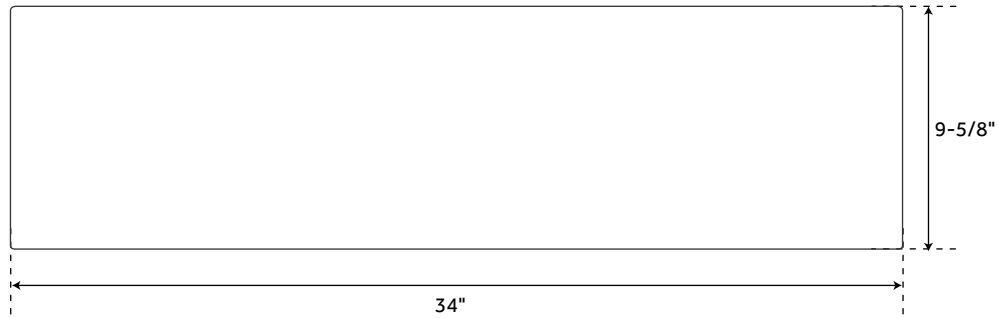

34" PERENNA

REVERSIBLE COPPER FARMHOUSE SINK

SKU: 915429

FEATURES

Material: Copper
Basin Split: Single
Apron Design: Smooth
Faucet Centers: No Faucet Hole
Number of Basins: 1
Product Color: Antique Copper
Length: 34"
Width: 22"
Height: 9-5/8"
Basin Length: 30"
Basin Width: 18"
Water Depth to Rim: 9-1/8"
Apron Front Rim Thickness: 2"
Side and Back Rim Thickness: 2"
Metal Gauge/Thickness: 16 Gauge
Drain Size: 3-1/2"
Exterior Treatment: Smooth
Interior Treatment: Smooth