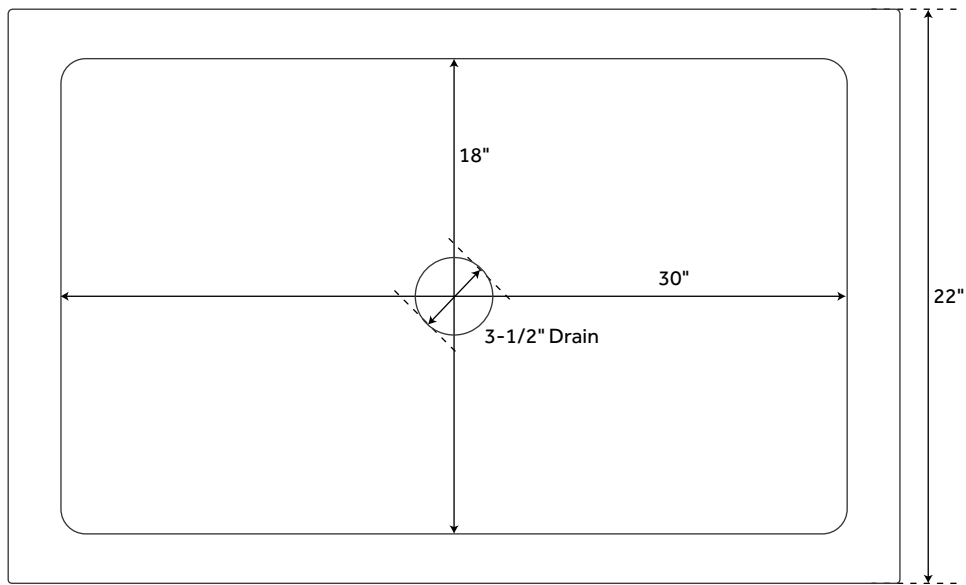

34" PERENNA

REVERSIBLE COPPER FARMHOUSE SINK

SKU: 915429

FEATURES

Material: Copper
Basin Split: Single
Apron Design: Smooth
Faucet Centers: No Faucet Hole
Number of Basins: 1
Product Color: Antique Copper
Length: 34"
Width: 22"
Height: 9-5/8"
Basin Length: 30"
Basin Width: 18"
Water Depth to Rim: 9-1/8"
Apron Front Rim Thickness: 2"
Side and Back Rim Thickness: 2"
Metal Gauge/Thickness: 16 Gauge
Drain Size: 3-1/2"
Exterior Treatment: Smooth
Interior Treatment: Smooth