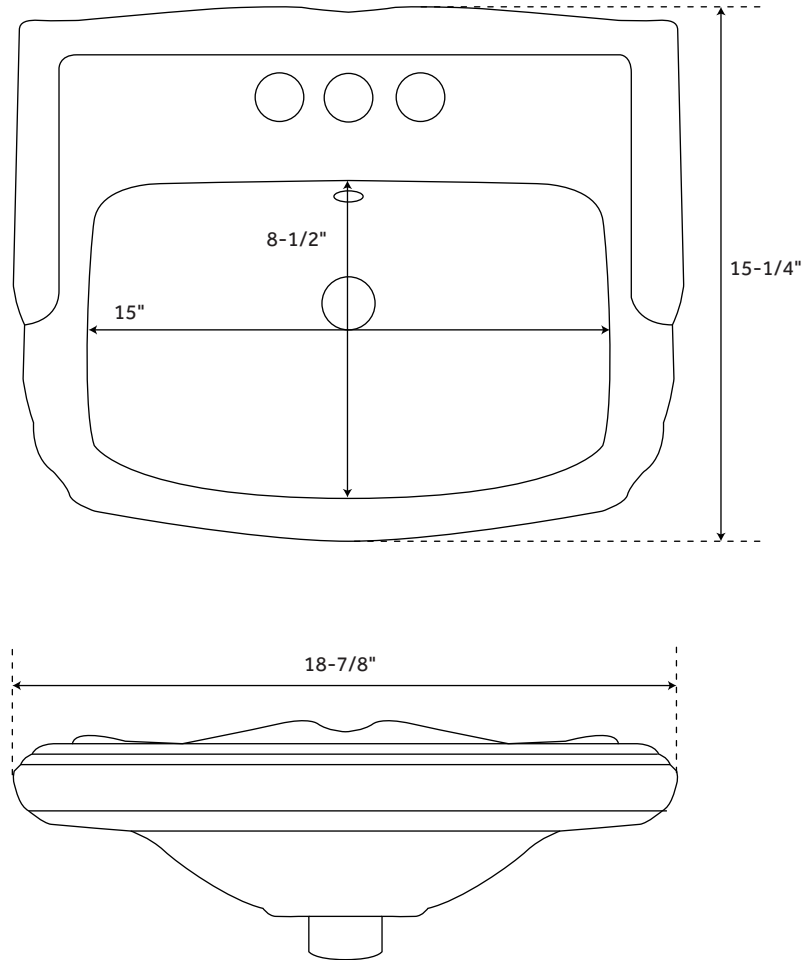

HALDEN

PORCELAIN WALL-MOUNT BATHROOM SINK

SKU: 932973

FEATURES

- Shape: Rectangle
- Sink Material: Porcelain
- Number of Basins: 1
- Sink Installation: Wall Mount
- Overflow Hole: Yes
- Length: 18-7/8"
- Width: 15-1/4"
- Basin Length: 15"
- Basin Width: 8-1/2"
- Basin Depth: 6-1/2"
- Water Depth To Overflow: 3-1/2"
- Drain Size: 1-1/2"
- Drain Included: Optional
- Faucet Included: No
- Sink Material: Porcelain

SIGNATURE HARDWARE LIFETIME WARRANTY

See website for warranty information

All measurements are approximate. Measurements may vary +/- 1/2".

REVISED 10/17/2018