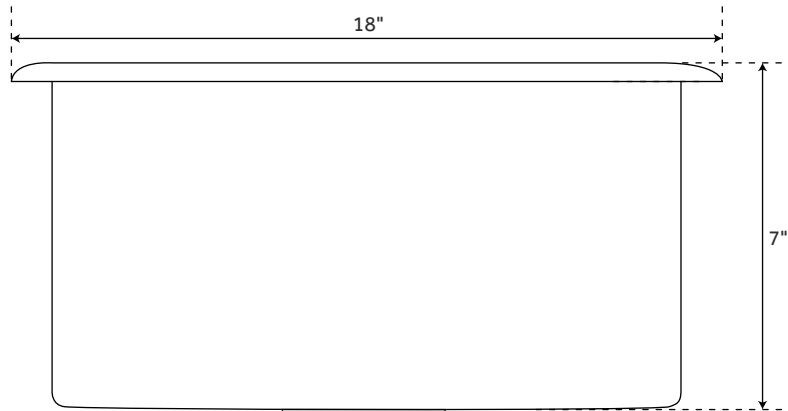

# 18" BLUFFTON

### FEATURES

Material: Copper  
Shape: Round  
Faucet Centers: No Faucet Hole  
Number of Basins: 1  
Product Color: Antique Copper  
Length: 18"  
Width: 18"  
Height: 7"  
Basin Length: 15-1/2"  
Basin Width: 15-1/2"  
Rim Thickness: 1-1/2"  
Metal Gauge/Thickness: 1.825 mm  
Faucet Included: No  
Faucet Holes: No Faucet Hole  
Drain Included: No  
Drain Size: 3-1/2"  
Interior Treatment: Hammered