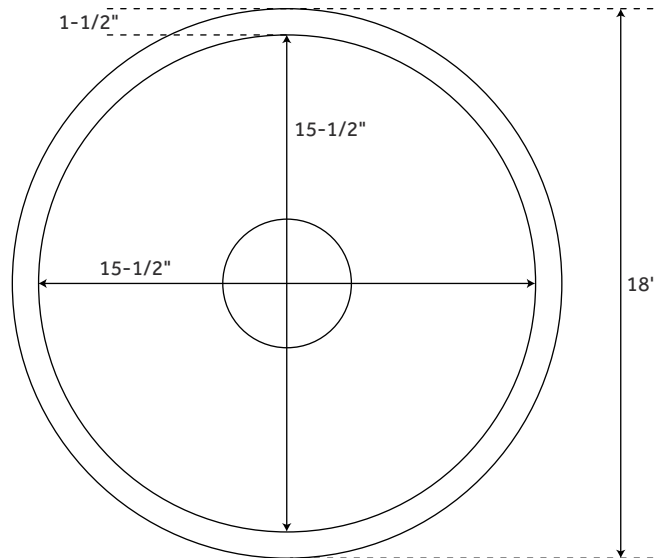

# 18" BLUFFTON

## HAMMERED COPPER DRUM SINK

SKU: 905545

### FEATURES

Material: Copper  
Shape: Round  
Faucet Centers: No Faucet Hole  
Number of Basins: 1  
Product Color: Antique Copper  
Length: 18"  
Width: 18"  
Height: 7"  
Basin Length: 15-1/2"  
Basin Width: 15-1/2"  
Rim Thickness: 1-1/2"  
Metal Gauge/Thickness: 1.825 mm  
Faucet Included: No  
Faucet Holes: No Faucet Hole  
Drain Included: No  
Drain Size: 3-1/2"  
Interior Treatment: Hammered