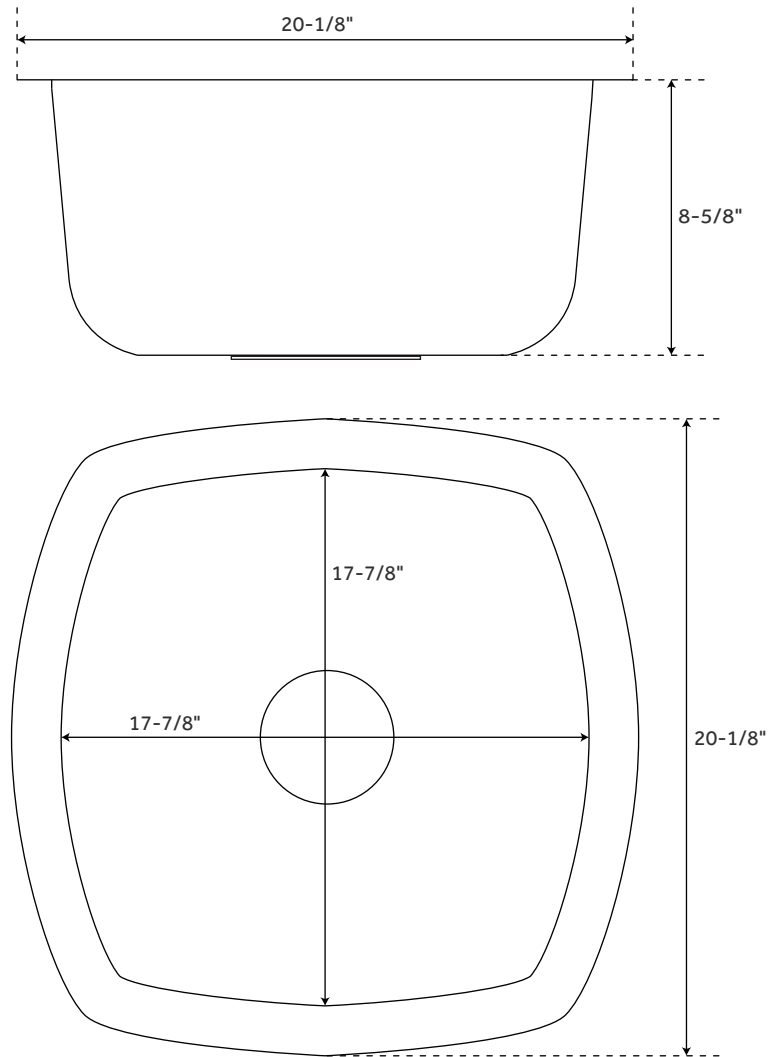

16-3/8" HAYDEN

SQUARE HAMMERED COPPER SINK

SKU: 926783

FEATURES

Material: Copper
Shape: Square
Faucet Centers: No Faucet Hole
Number of Basins: 1
Length: 16-3/8"
Width: 16-3/8"
Height: 8-5/8"
Basin Length: 13-5/8"
Basin Width: 13-5/8"
Product Color: Antique Copper
Metal Gauge/Thickness: 16 Gauge
Faucet Included: No
Faucet Holes: No Faucet Hole
Drain Included: No
Drain Size: 3-1/2"
Reversible Mounting: Yes
Interior Treatment: Hammered

SIGNATURE HARDWARE LIFETIME WARRANTY

See website for warranty information

All measurements are approximate. Measurements may vary +/- 1/2".

REVISED 06/14/2019

20-1/8" HAYDEN

SQUARE HAMMERED COPPER SINK

SKU: 926783

FEATURES

Material: Copper
Shape: Square
Faucet Centers: No Faucet Hole
Number of Basins: 1
Length: 20-1/8"
Width: 20-1/8"
Height: 8-5/8"
Basin Length: 17-7/8"
Basin Width: 17-7/8"
Product Color: Antique Copper
Metal Gauge/Thickness: 16 Gauge
Faucet Included: No
Faucet Holes: No Faucet Hole
Drain Included: No
Drain Size: 3-1/2"
Reversible Mounting: Yes
Interior Treatment: Hammered