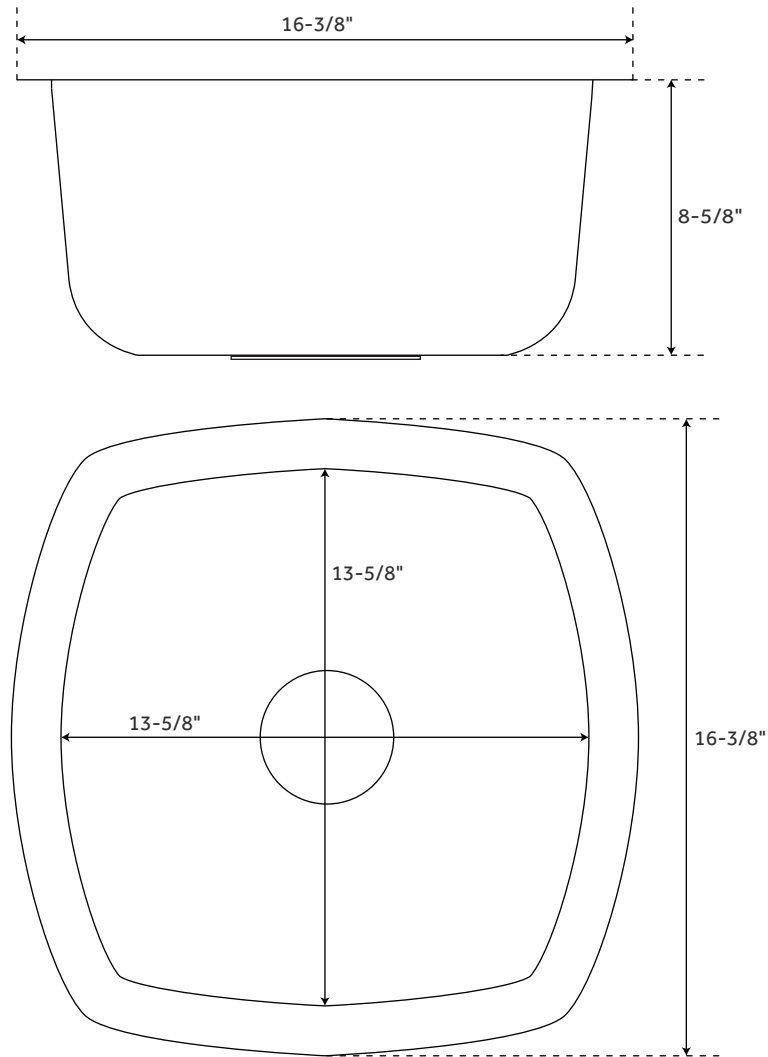

16-3/8" HAYDEN

SQUARE HAMMERED COPPER SINK

SKU: 926783

FEATURES

Material: Copper
Shape: Square
Faucet Centers: No Faucet Hole
Number of Basins: 1
Length: 16-3/8"
Width: 16-3/8"
Height: 8-5/8"
Basin Length: 13-5/8"
Basin Width: 13-5/8"
Product Color: Antique Copper
Metal Gauge/Thickness: 16 Gauge
Faucet Included: No
Faucet Holes: No Faucet Hole
Drain Included: No
Drain Size: 3-1/2"
Reversible Mounting: Yes
Interior Treatment: Hammered

SIGNATURE HARDWARE LIFETIME WARRANTY

See website for warranty information

All measurements are approximate. Measurements may vary +/- 1/2".

REVISED 06/14/2019

20-1/8" HAYDEN

SQUARE HAMMERED COPPER SINK

SKU: 926783

FEATURES

Material: Copper
Shape: Square
Faucet Centers: No Faucet Hole
Number of Basins: 1
Length: 20-1/8"
Width: 20-1/8"
Height: 8-5/8"
Basin Length: 17-7/8"
Basin Width: 17-7/8"
Product Color: Antique Copper
Metal Gauge/Thickness: 16 Gauge
Faucet Included: No
Faucet Holes: No Faucet Hole
Drain Included: No
Drain Size: 3-1/2"
Reversible Mounting: Yes
Interior Treatment: Hammered