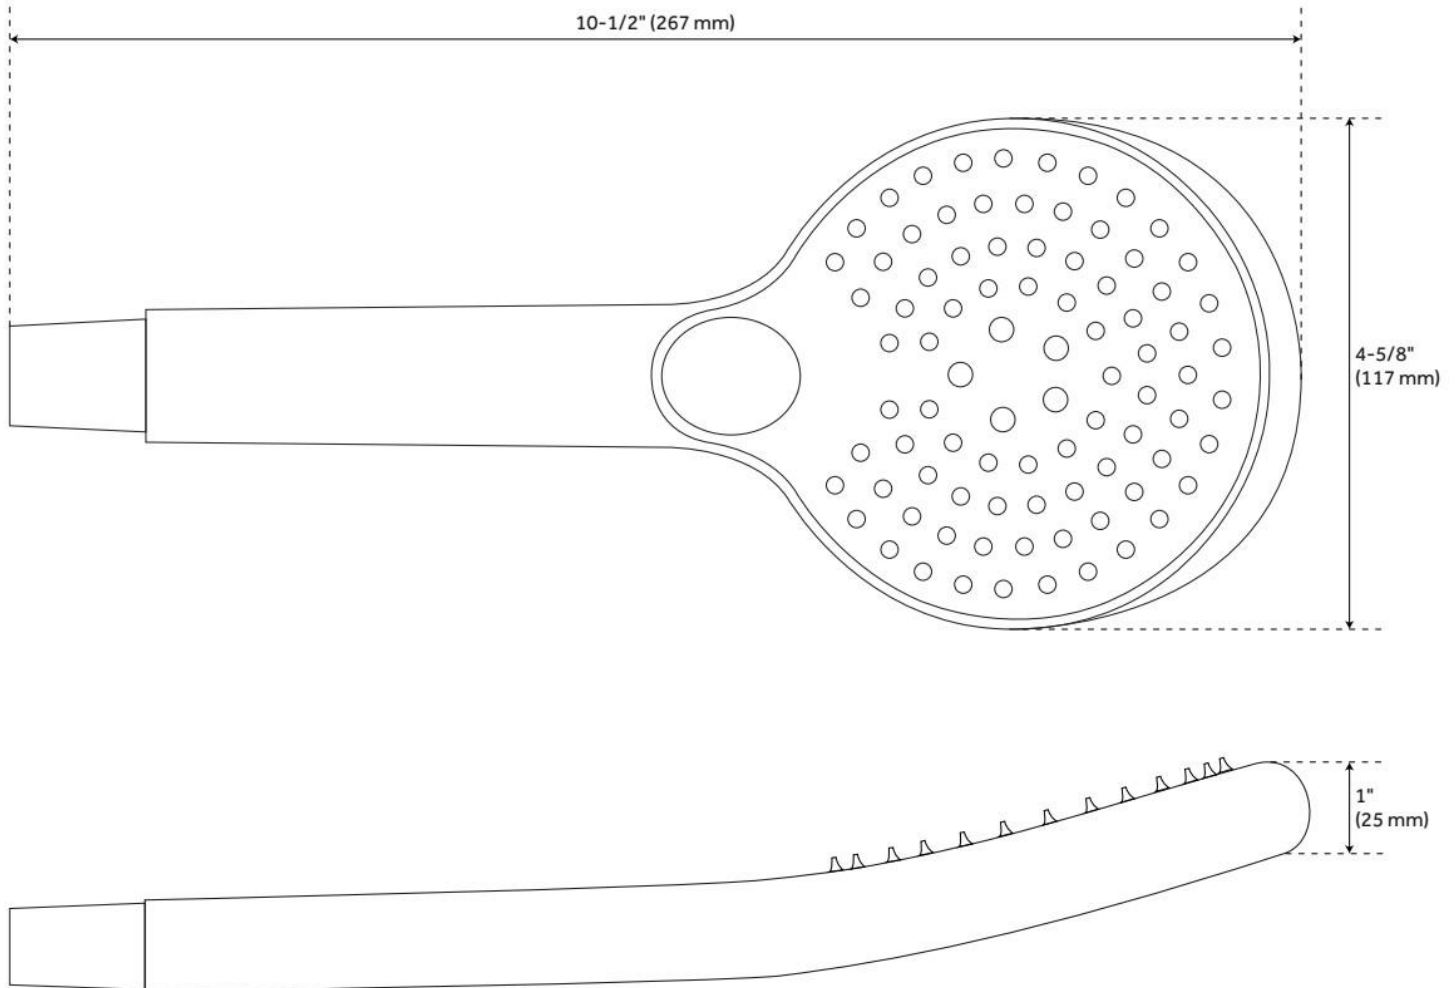

1.8GPM LOWDEN MULTIFUNCTION HAND SHOWER

SKU: 948086-18
Code: SHHS4120G

FEATURES

Material: ABS

Hand Shower Spray: Rainfall, Massage, Rain + Massage

Hand Shower Flow Rate: 1.8 gpm (6.8 L/min) @ 80 psi

ASME A112.18.1/CSA B125.1, Massachusetts Accepted, LISTED ID: SHHS4120GCP, SHHS4120GMB, SHHS4120GBN

ADDITIONAL FEATURES

- Hose sold separately.

REVISED 1/29/2025

1.8GPM LOWDEN MULTIFUNCTION HAND SHOWER

SKU: 948086-18
Code: SHHS4120G

REVISED 1/29/2025