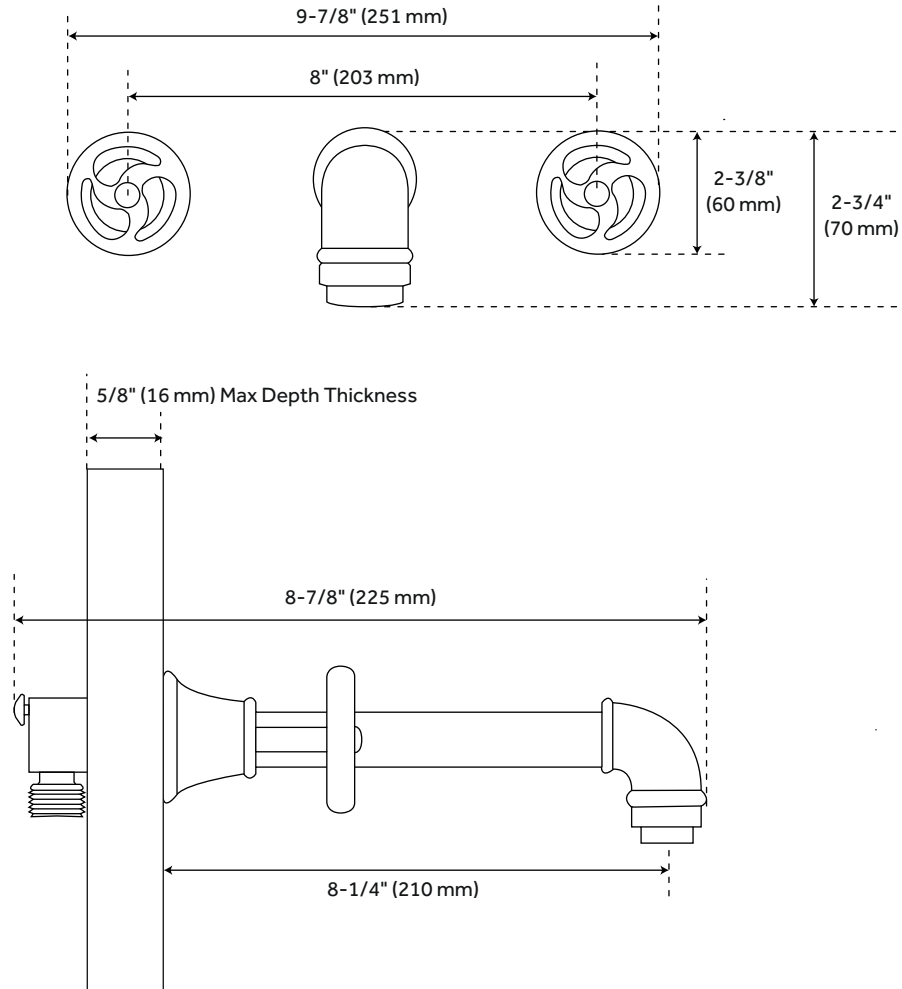

WATTS

WALL-MOUNT WIDESPREAD BATHROOM FAUCET

SKU: 940842

FEATURES

- Max. Countertop Thickness: 5/8"
- Faucet Centers: 8"
- Length: 8-7/8"
- Width: 9-7/8"
- Height: 2-3/4"
- Spout Reach: 8-1/4"
- Swivel Spout: Yes
- Base Plate Length: 1-7/8"
- Base Plate Width: 1-7/8"
- Handle Length: 2-1/8"
- Height to Bottom of Handle: 2-3/8"
- Ceramic Disc Cartridges: Yes
- Hot and Cold Indicators: No
- IPS: 1/2"
- Drain Included: Yes
- Drain Size: 1-1/2"
- Maximum Flow Rate: 1.2 gpm
(gallons per minute)