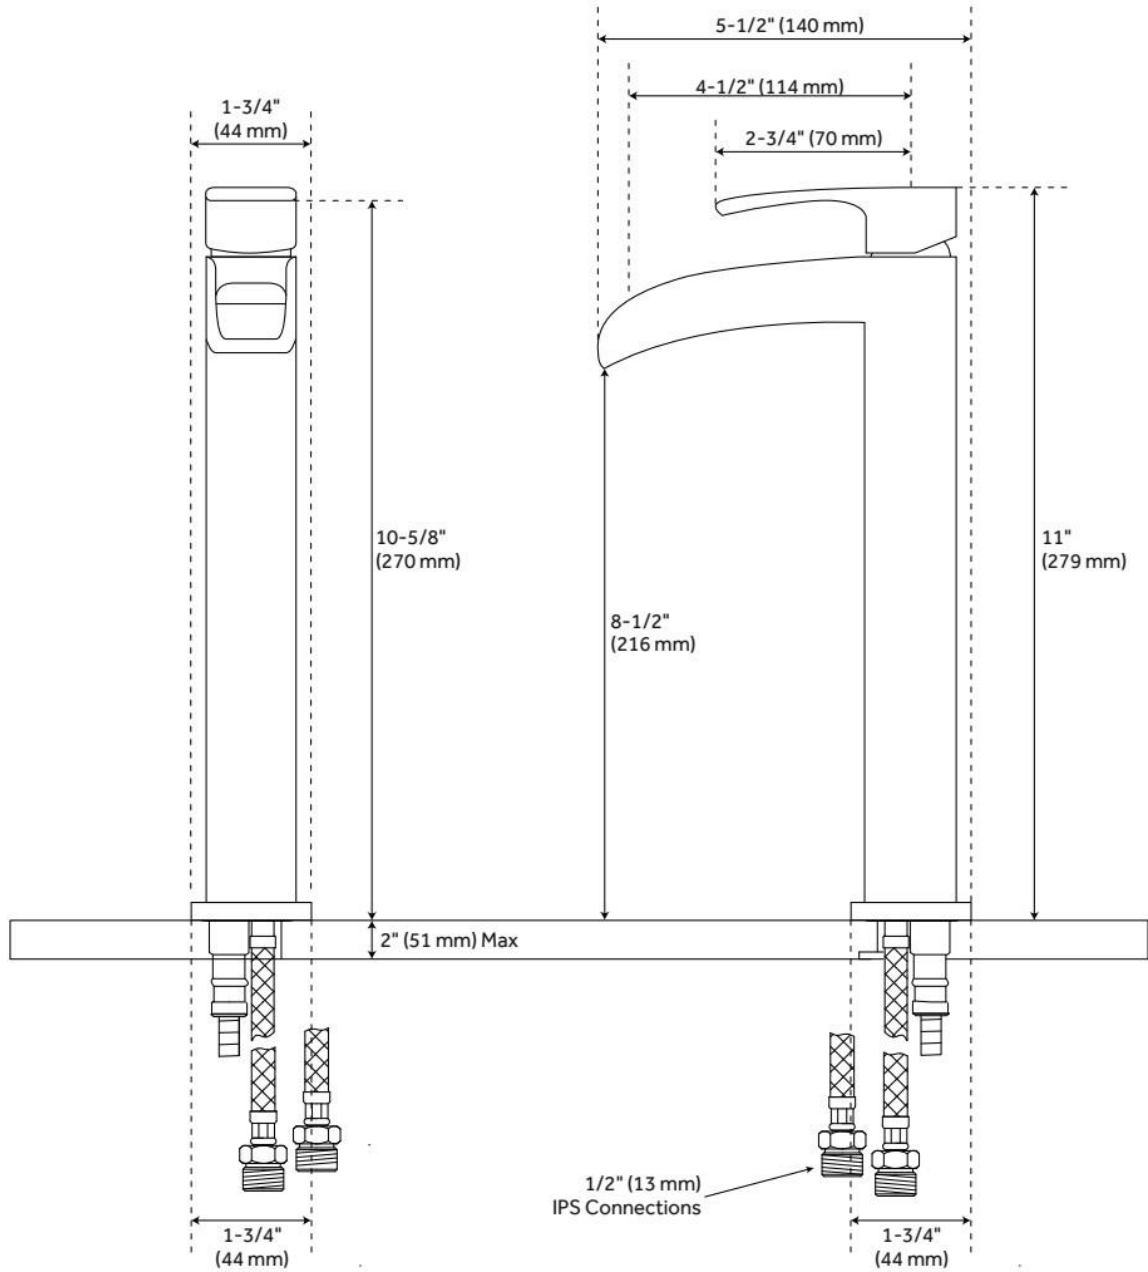

STEVENS WATERFALL VESSEL FAUCET - NO OVERFLOW - OIL RUBBED BRONZE

SKU: 424891
Code: SH424891

FEATURES

Material: Metal construction for strength and durability
Installation Type: Vessel
Cartridge Type: Ceramic Disc
Swivel Spout: No
Drain Type: Metal push-pop with overflow

ADDITIONAL FEATURES

- Drain is compatible with sinks that have an overflow hole.

REVISED 5/20/2024

STEVENS WATERFALL VESSEL FAUCET - NO OVERFLOW - OIL RUBBED BRONZE

SKU: 424891
Code: SH424891

REVISED 5/20/2024

STEVENS WATERFALL VESSEL FAUCET - NO OVERFLOW - OIL RUBBED BRONZE

SKU: 424891
Code: SH424891

REVISED 5/20/2024