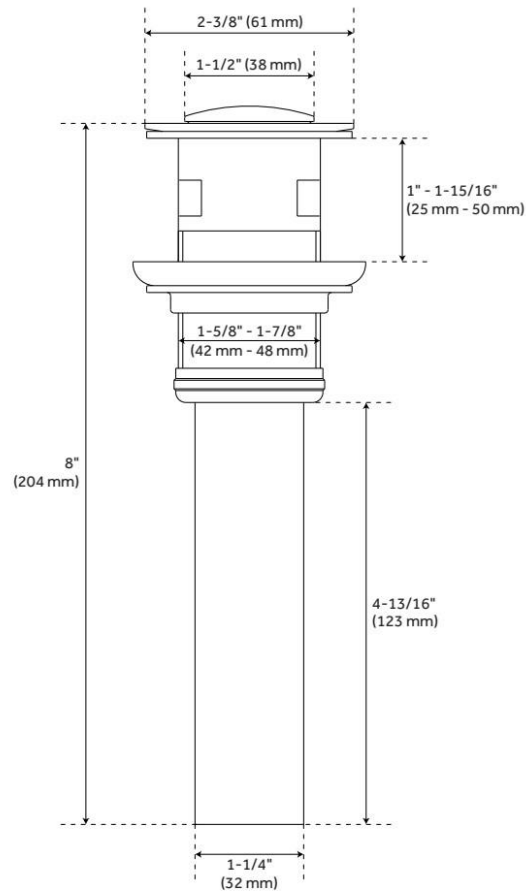

STEVENS WATERFALL VESSEL FAUCET - NO OVERFLOW - OIL RUBBED BRONZE

SKU: 424891
Code: SH424891

FEATURES

Material: Metal construction for strength and durability
Installation Type: Vessel
Cartridge Type: Ceramic Disc
Swivel Spout: No
Drain Type: Metal push-pop with overflow

ADDITIONAL FEATURES

- Drain is compatible with sinks that have an overflow hole.

REVISED 5/20/2024

STEVENS WATERFALL VESSEL FAUCET - NO OVERFLOW - OIL RUBBED BRONZE

SKU: 424891
Code: SH424891

REVISED 5/20/2024

STEVENS WATERFALL VESSEL FAUCET - NO OVERFLOW - OIL RUBBED BRONZE

SKU: 424891
Code: SH424891

REVISED 5/20/2024