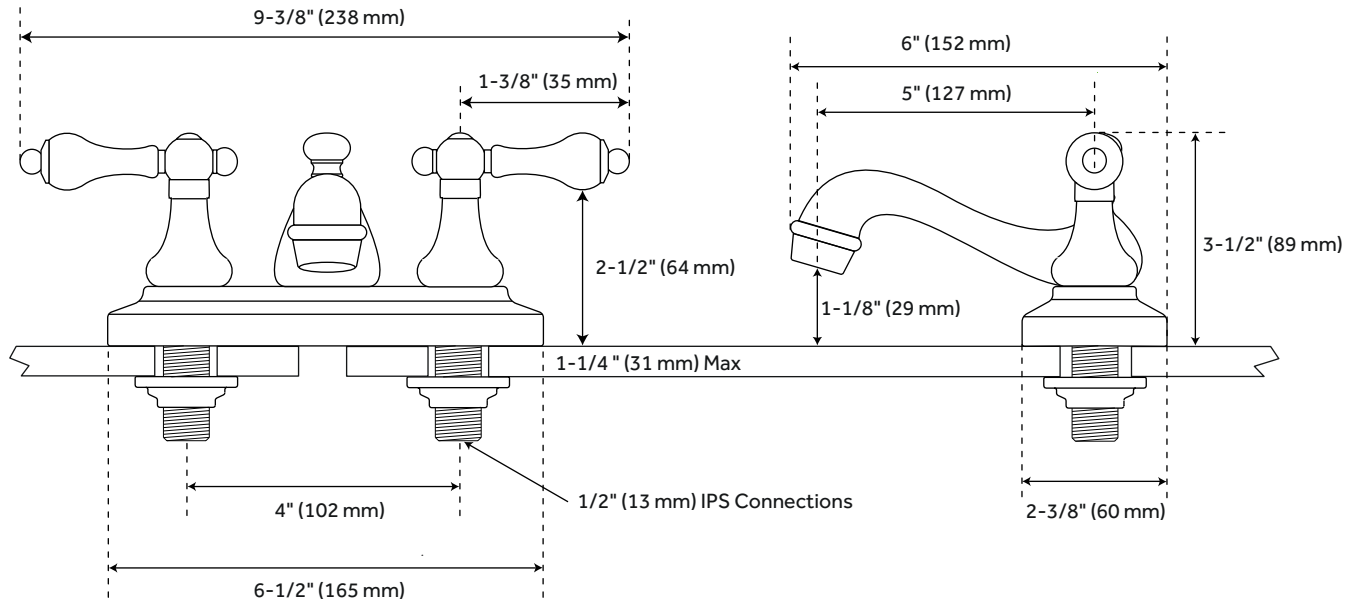

TEAPOT

CENTERSET BATHROOM FAUCET - LEVER HANDLES

SKU: 918932

FEATURES

- Max. Countertop Thickness: 1-1/4"
- Faucet Centers: 4"
- Handle Type: Lever
- Length: 9-1/2"
- Width: 6-1/8"
- Height: 3-1/2"
- Height To Spout: 1-1/8"
- Spout Reach: 5"
- Base Plate Length: 6-1/2"
- Base Plate Width: 2-3/8"
- Handle Length: 2-3/4"
- Height to Bottom of Handle: 2"
- Ceramic Disc Cartridges: Yes
- Hot and Cold Indicators: No
- IPS: 1/2"
- Drain Included: Yes
- Drain Size: 1-1/2"
- Maximum Flow Rate: 1.2 gpm
(gallons per minute)