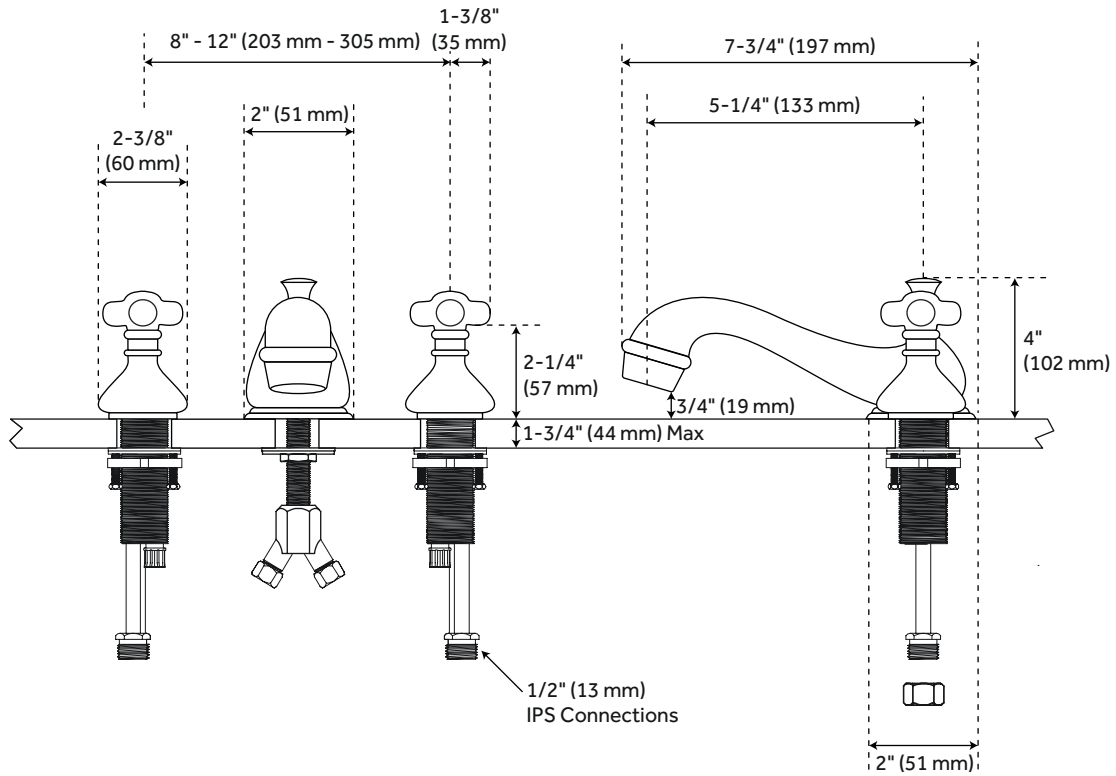

## WIDESPREAD BATHROOM FAUCET - SMALL PORCELAIN CROSS HANDLES

SKU: 918923

### FEATURES

- Max. Countertop Thickness: 1-3/4"
- Faucet Centers: 8" - 12"
- Overflow Hole: Yes
- Width: 7-3/4"
- Height: 4"
- Height To Spout: 3/4"
- Spout Reach: 5-1/4"
- Base Plate Length: 2"
- Base Plate Width: 2"
- Handle Length: 1-3/8"
- Height to Bottom of Handle: 2-1/4"
- IPS: 1/2"
- Drain Included: Yes
- Drain Size: 1-1/2"
- Maximum Flow Rate: 1.2 gpm (gallons per minute)