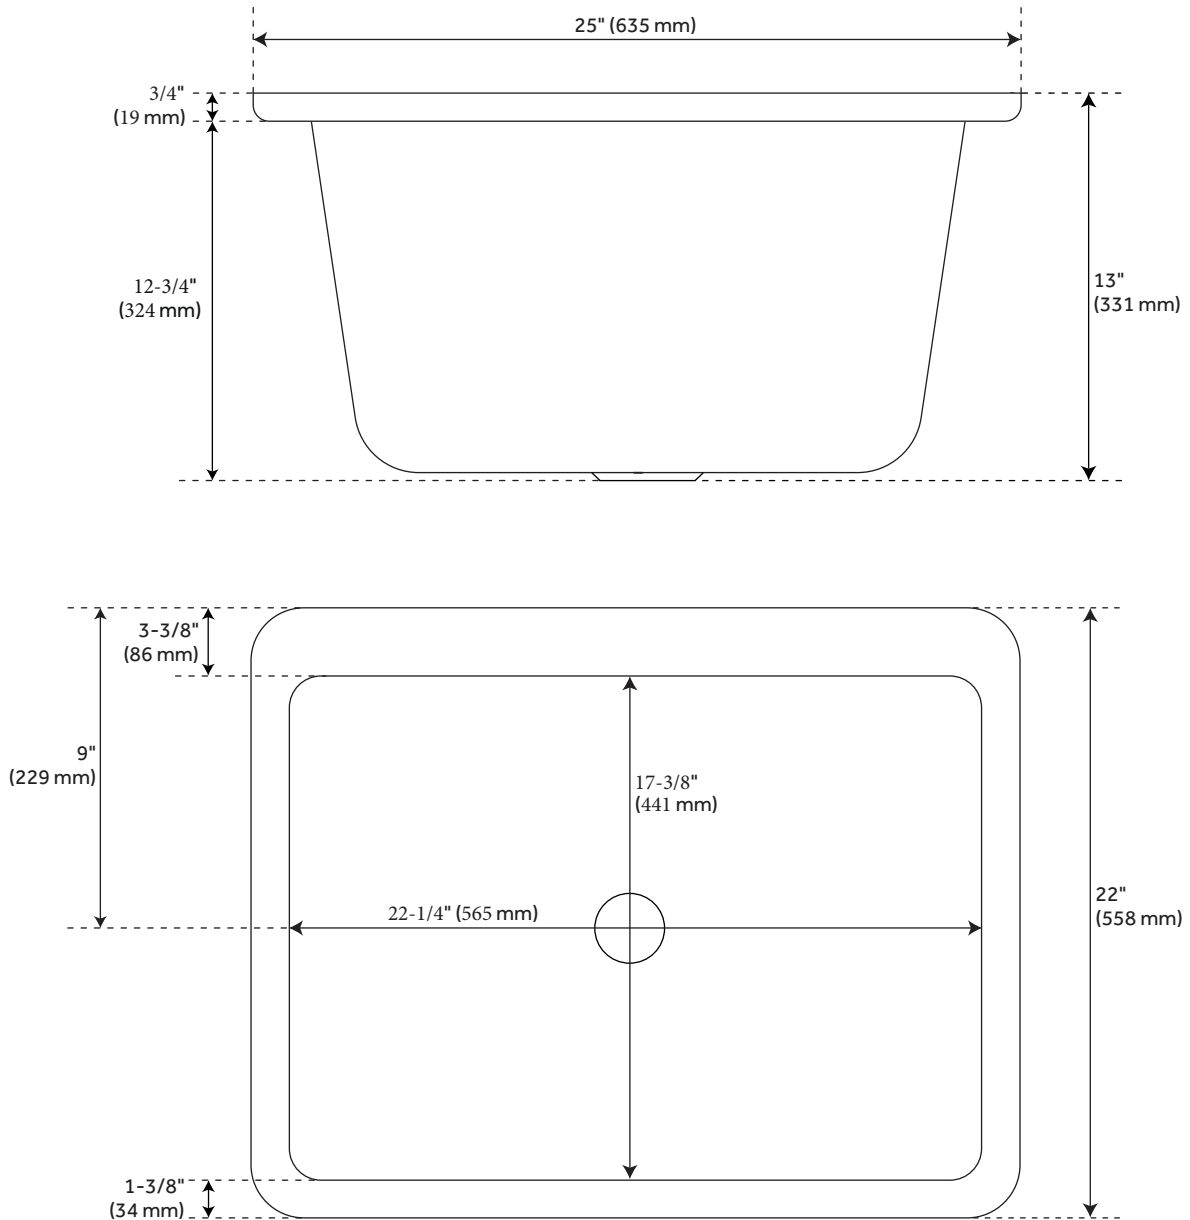

**Specification Sheet for Product:  
Signature Hardware SHLS2522WH  
Medford Acrylic Drop-In/Undermount  
Laundry Sink**

# MEDFORD ACRYLIC DROP-IN/UNDERMOUNT LAUNDRY SINK

All dimensions and specifications are nominal and may vary. Use actual products for accuracy in critical situations.