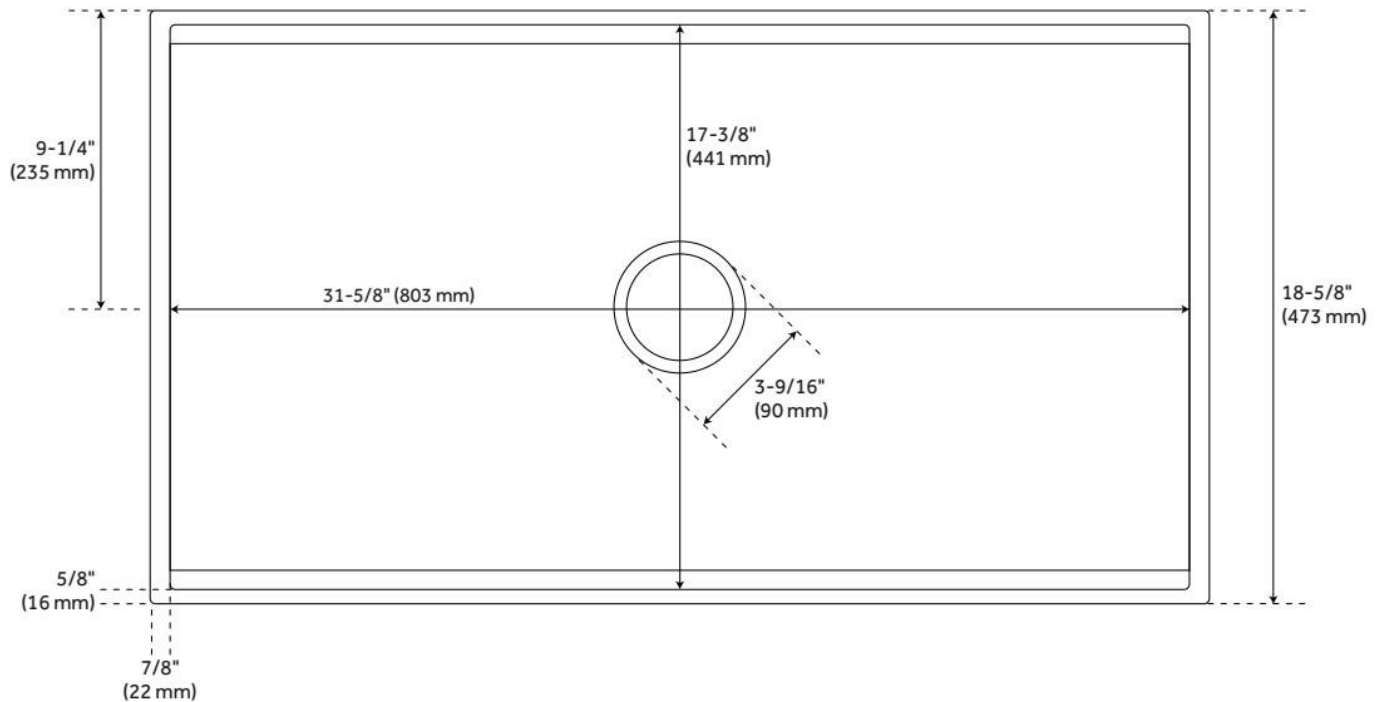

30" BRUMFIELD FIRECLAY FARMHOUSE SINK - WHITE

SKU: 433934
Code: SH433934

REVISED 7/15/2024