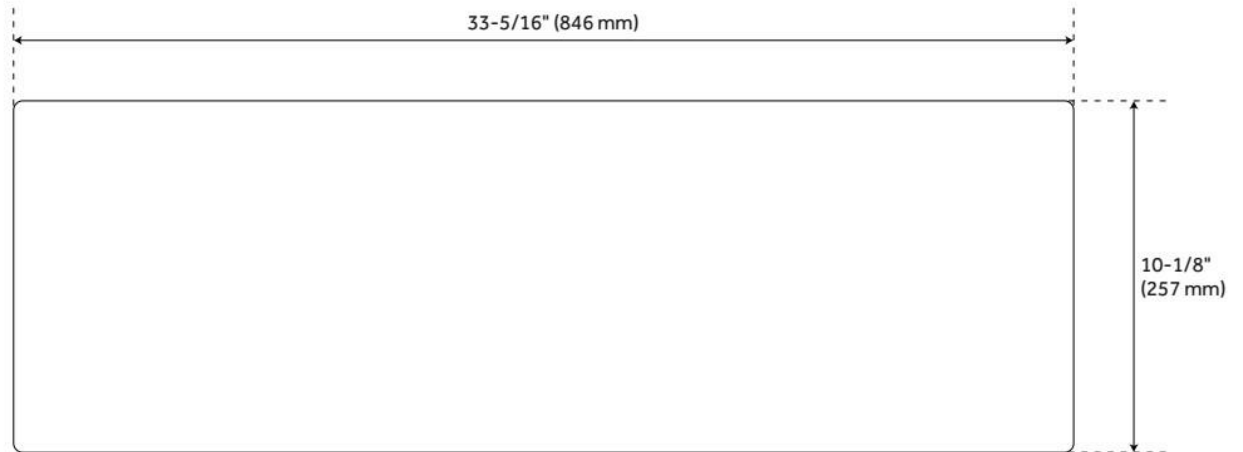

30" BRUMFIELD FIRECLAY FARMHOUSE SINK - WHITE

SKU: 433934
Code: SH433934

REVISED 7/15/2024