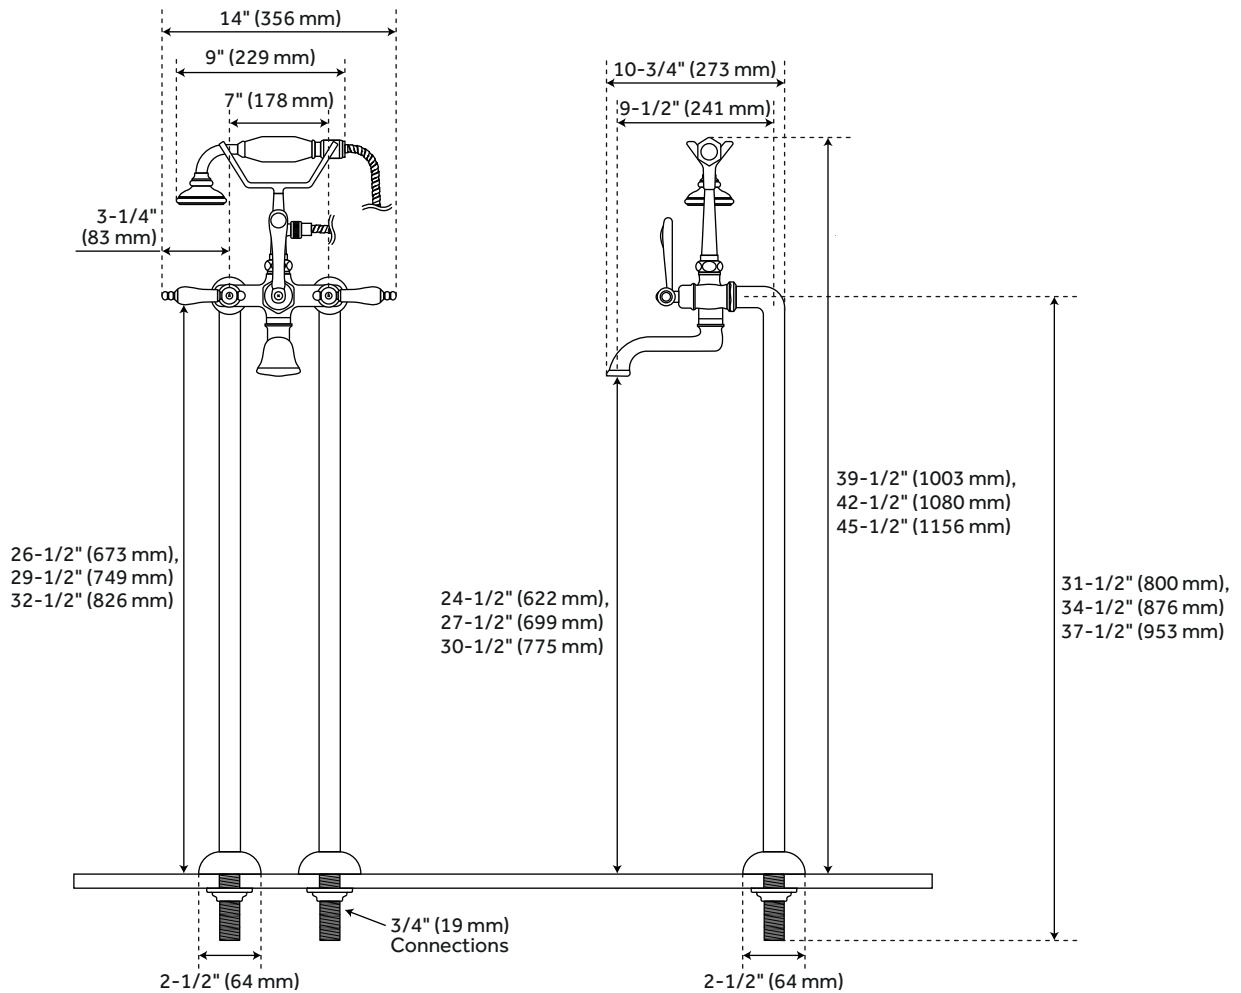

FREESTANDING

TELEPHONE TUB FAUCET, SUPPLIES AND DRAIN - PORCELAIN LEVER HANDLES

SKU: 913838

Underfloor access is required for proper installation.
Installation on a concrete slab will require cutting and concrete removal.

FEATURES

Installation Type: Freestanding
Design: Traditional
Faucet Centers: 7"
Handle Type: Lever
Features: Hand Shower Included
Length: 14"
Depth: 10-3/4"
Spout Reach: 9-1/2"
Spout Width: 2"
Handle Material: Porcelain
Hot and Cold Indicators: Yes
Drain Included: Yes
Ceramic Disc Cartridges: Yes
Water Connection Included: Yes
Water Supplies Included: Yes
Diverter Included: Yes
Hand Shower Hose Length: 60"
Hand Shower Style: Telephone