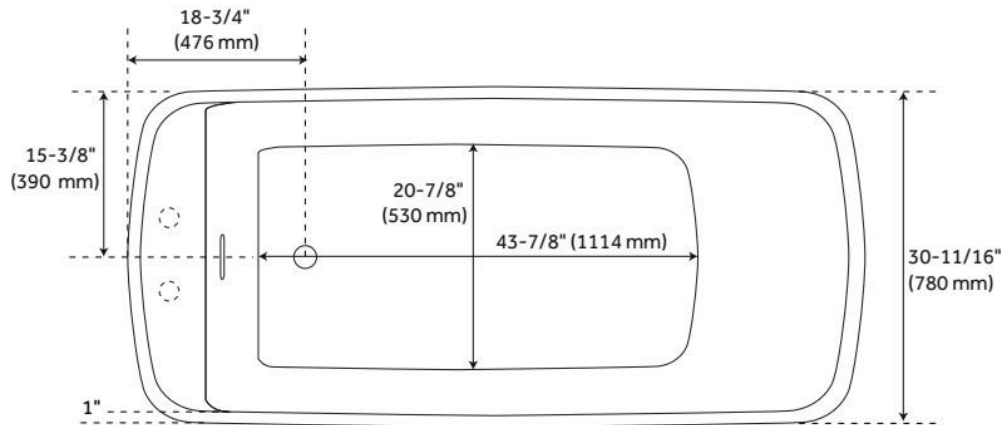

67" ZAIDA ACRYLIC FREESTANDING TUB WITH TRIM KIT

SKU: 949826

Code: SH446367, SH446369, SH446368, SH446370, SH446371, SH446372, SH446373, SH464250, SH464251, SH464249, SH464252, SH464253, SH464254, SH464255

REVISED 6/21/2024