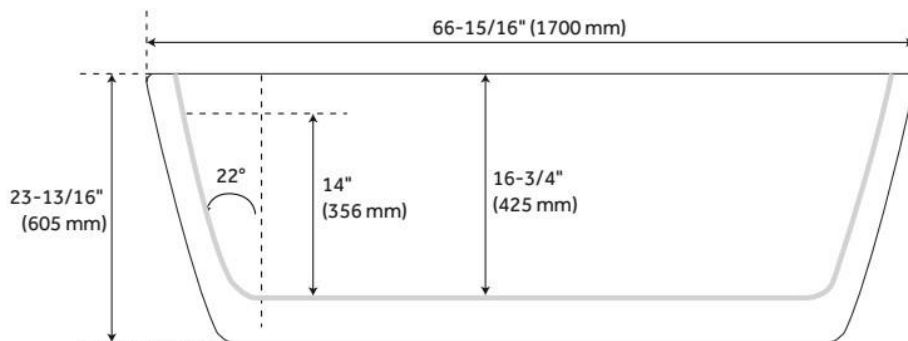

67" ZAIDA ACRYLIC FREESTANDING TUB WITH TRIM KIT

SKU: 949826

Code: SH446367, SH446369, SH446368, SH446370, SH446371, SH446372, SH446373, SH464250, SH464251, SH464249, SH464252, SH464253, SH464254, SH464255

REVISED 6/21/2024