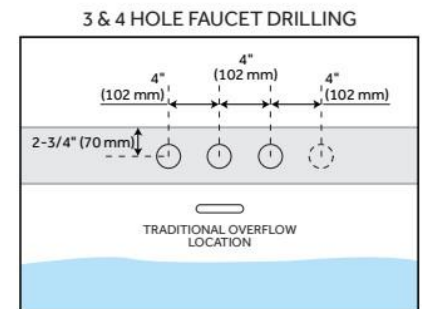

67" ZAIDA ACRYLIC FREESTANDING TUB WITH TRIM KIT

SKU: 949826

Code: SH446367, SH446369, SH446368, SH446370, SH446371, SH446372, SH446373, SH464250, SH464251, SH464249, SH464252, SH464253, SH464254, SH464255

REVISED 6/21/2024