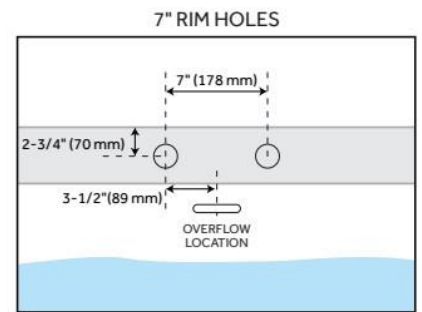

67" ZAIDA ACRYLIC FREESTANDING TUB WITH TRIM KIT

SKU: 949826

Code: SH446367, SH446369, SH446368, SH446370, SH446371, SH446372, SH446373, SH464250, SH464251, SH464249, SH464252, SH464253, SH464254, SH464255

REVISED 6/21/2024