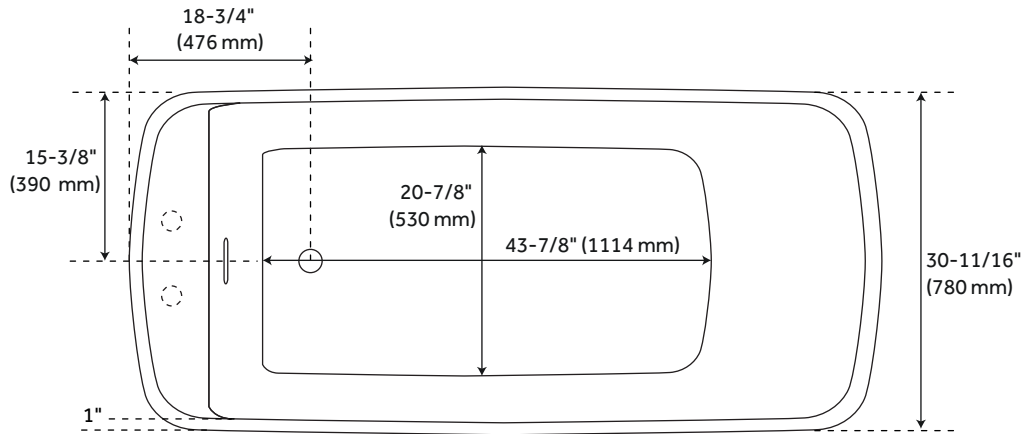

## FEATURES

- Product Finish: White
- Features: Integral Drain & Overflow
- Overflow Hole: Yes
- Integral Drain & Overflow : Yes
- Shape: Rectangle
- Material: Acrylic
- Drain Included: Yes
- Faucet Included: No
- Built-In Adjusters: Yes
- Trim Kit Includes: Pop-Up Drain with Matching Drain Cover and Overflow Plate in your Choice of Color
- Formed of Two Acrylic Sheets, the Air Between Acting as Thermal Insulator
- Insulation Option: Increases Heat Retention and Prevents Condensation Due to Water and Air Temperature Fluctuations

## CONTENTS

67" TUB ..... PAGE 2

REVISED 10/11/2021

### FEATURES

- Length: 66-15/16"
- Width: 30-11/16"
- Height: 23-13/16"
- Tub Interior Length: 43-7/8"
- Tub Interior Width: 20-7/8"
- Water Depth To Overflow: 14"
- Water Depth To Rim 16-3/4"
- Water Capacity Without Overflow (Gallons): 86
- Water Capacity With Overflow (Gallons): 78
- Tub Weight Uncrated (Lbs): 144
- Tub Weight Crated (Lbs): 234