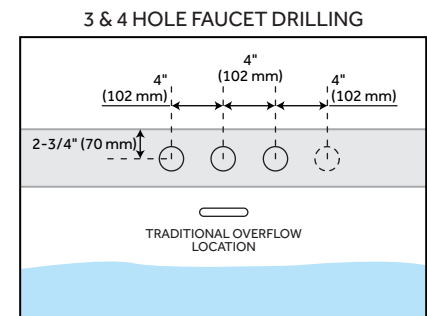

## FEATURES

- Product Finish: White
- Features: Integral Drain & Overflow
- Overflow Hole: Yes
- Integral Drain & Overflow : Yes
- Shape: Rectangle
- Material: Acrylic
- Drain Included: Yes
- Faucet Included: No
- Built-In Adjusters: Yes
- Trim Kit Includes: Pop-Up Drain with Matching Drain Cover and Overflow Plate in your Choice of Color
- Formed of Two Acrylic Sheets, the Air Between Acting as Thermal Insulator
- Insulation Option: Increases Heat Retention and Prevents Condensation Due to Water and Air Temperature Fluctuations

## CONTENTS

67" TUB ..... PAGE 2

REVISED 10/11/2021

### FEATURES

- Length: 66-15/16"
- Width: 30-11/16"
- Height: 23-13/16"
- Tub Interior Length: 43-7/8"
- Tub Interior Width: 20-7/8"
- Water Depth To Overflow: 14"
- Water Depth To Rim 16-3/4"
- Water Capacity Without Overflow (Gallons): 86
- Water Capacity With Overflow (Gallons): 78
- Tub Weight Uncrated (Lbs): 144
- Tub Weight Crated (Lbs): 234