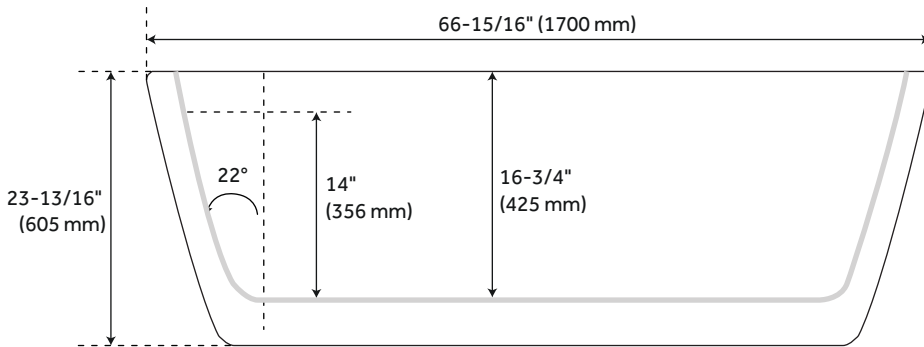

## FEATURES

- Product Finish: White
- Features: Integral Drain & Overflow
- Overflow Hole: Yes
- Integral Drain & Overflow : Yes
- Shape: Rectangle
- Material: Acrylic
- Drain Included: Yes
- Faucet Included: No
- Built-In Adjusters: Yes
- Trim Kit Includes: Pop-Up Drain with Matching Drain Cover and Overflow Plate in your Choice of Color
- Formed of Two Acrylic Sheets, the Air Between Acting as Thermal Insulator
- Insulation Option: Increases Heat Retention and Prevents Condensation Due to Water and Air Temperature Fluctuations

## CONTENTS

67" TUB ..... PAGE 2

REVISED 10/11/2021

### FEATURES

- Length: 66-15/16"
- Width: 30-11/16"
- Height: 23-13/16"
- Tub Interior Length: 43-7/8"
- Tub Interior Width: 20-7/8"
- Water Depth To Overflow: 14"
- Water Depth To Rim 16-3/4"
- Water Capacity Without Overflow (Gallons): 86
- Water Capacity With Overflow (Gallons): 78
- Tub Weight Uncrated (Lbs): 144
- Tub Weight Crated (Lbs): 234