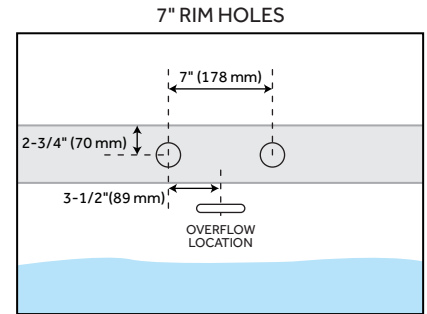

## FEATURES

- Product Finish: White
- Features: Integral Drain & Overflow
- Overflow Hole: Yes
- Integral Drain & Overflow : Yes
- Shape: Rectangle
- Material: Acrylic
- Drain Included: Yes
- Faucet Included: No
- Built-In Adjusters: Yes
- Trim Kit Includes: Pop-Up Drain with Matching Drain Cover and Overflow Plate in your Choice of Color
- Formed of Two Acrylic Sheets, the Air Between Acting as Thermal Insulator
- Insulation Option: Increases Heat Retention and Prevents Condensation Due to Water and Air Temperature Fluctuations

## CONTENTS

67" TUB ..... PAGE 2

REVISED 10/11/2021

### FEATURES

- Length: 66-15/16"
- Width: 30-11/16"
- Height: 23-13/16"
- Tub Interior Length: 43-7/8"
- Tub Interior Width: 20-7/8"
- Water Depth To Overflow: 14"
- Water Depth To Rim 16-3/4"
- Water Capacity Without Overflow (Gallons): 86
- Water Capacity With Overflow (Gallons): 78
- Tub Weight Uncrated (Lbs): 144
- Tub Weight Crated (Lbs): 234