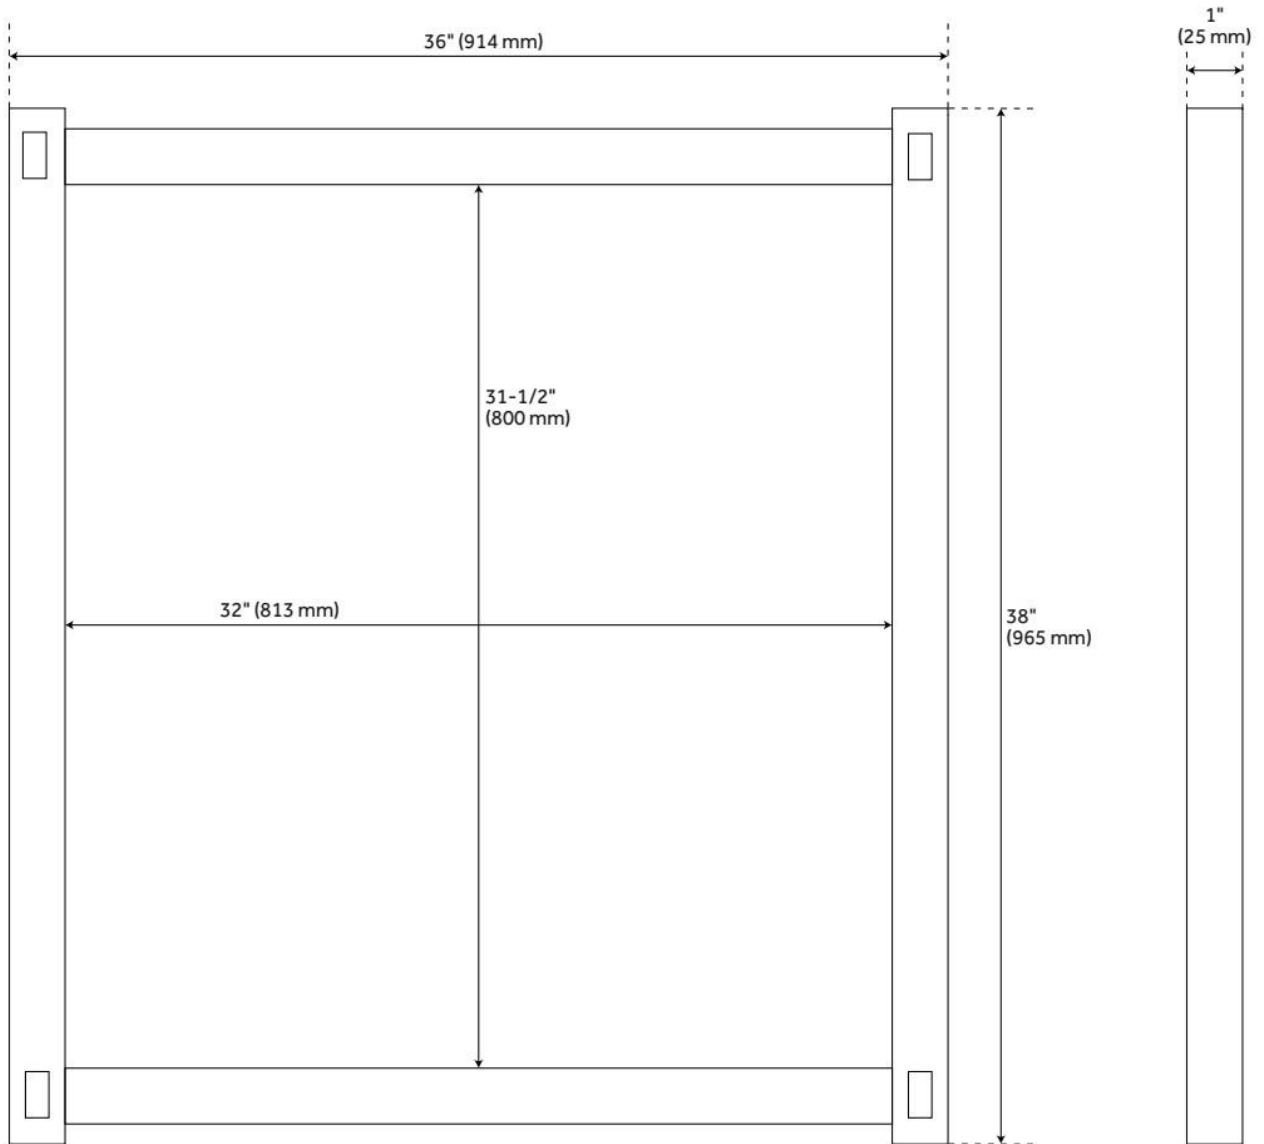

MORRIS VANITY MIRROR

SKU: 944318

Code: SH438514, SH438516, SH447155

FEATURES

Material: Wood

On/Off Switch: No

ADDITIONAL FEATURES

- 24" Mirror overall dimensions: 24" W x 38" H x 1" D. Mirror only dimensions: 20" W x 31-1/2" H.
- 30" Mirror overall dimensions: 30" W x 38" H x 1" D. Mirror only dimensions: 26" W x 31-1/2" H.
- 36" Mirror overall dimensions: 36" W x 38" H x 1" D. Mirror only dimensions: 32" W x 31-1/2" H.
- All dimensions are ($\pm 1/2"$).
- [Wood finish samples available.](#)

REVISED 8/22/2024

MORRIS VANITY MIRROR

SKU: 944318

Code: SH438514, SH438516, SH447155

REVISED 8/22/2024

MORRIS VANITY MIRROR

SKU: 944318

Code: SH438514, SH438516, SH447155

REVISED 8/22/2024

MORRIS VANITY MIRROR

SKU: 944318

Code: SH438514, SH438516, SH447155

REVISED 8/22/2024