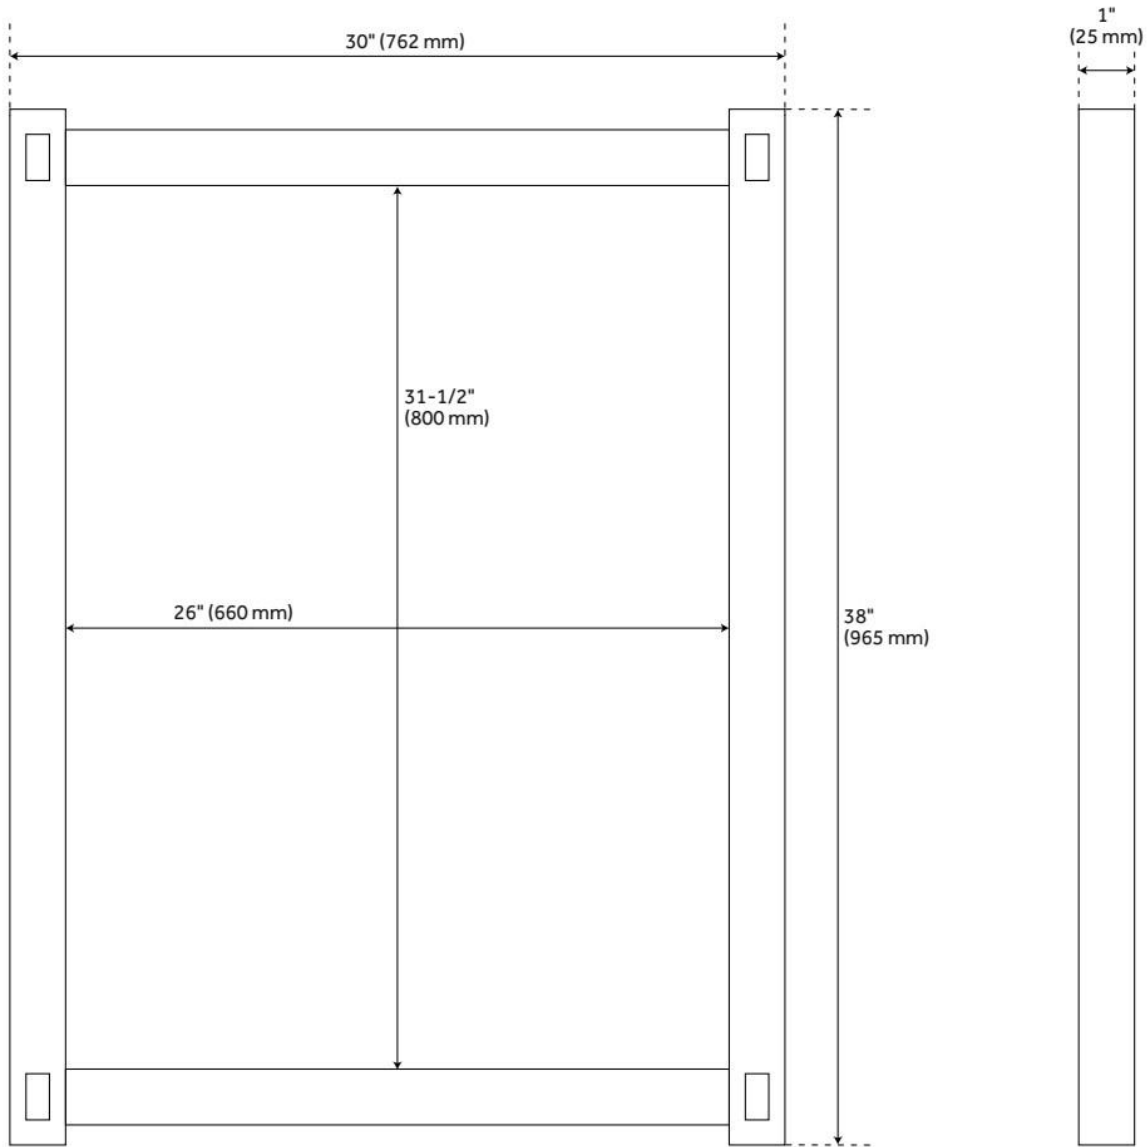

MORRIS VANITY MIRROR

SKU: 944318

Code: SH438514, SH438516, SH447155

FEATURES

Material: Wood

On/Off Switch: No

ADDITIONAL FEATURES

- 24" Mirror overall dimensions: 24" W x 38" H x 1" D. Mirror only dimensions: 20" W x 31-1/2" H.
- 30" Mirror overall dimensions: 30" W x 38" H x 1" D. Mirror only dimensions: 26" W x 31-1/2" H.
- 36" Mirror overall dimensions: 36" W x 38" H x 1" D. Mirror only dimensions: 32" W x 31-1/2" H.
- All dimensions are ($\pm 1/2"$).
- [Wood finish samples available.](#)

REVISED 8/22/2024

MORRIS VANITY MIRROR

SKU: 944318

Code: SH438514, SH438516, SH447155

REVISED 8/22/2024

MORRIS VANITY MIRROR

SKU: 944318

Code: SH438514, SH438516, SH447155

REVISED 8/22/2024

MORRIS VANITY MIRROR

SKU: 944318

Code: SH438514, SH438516, SH447155

REVISED 8/22/2024