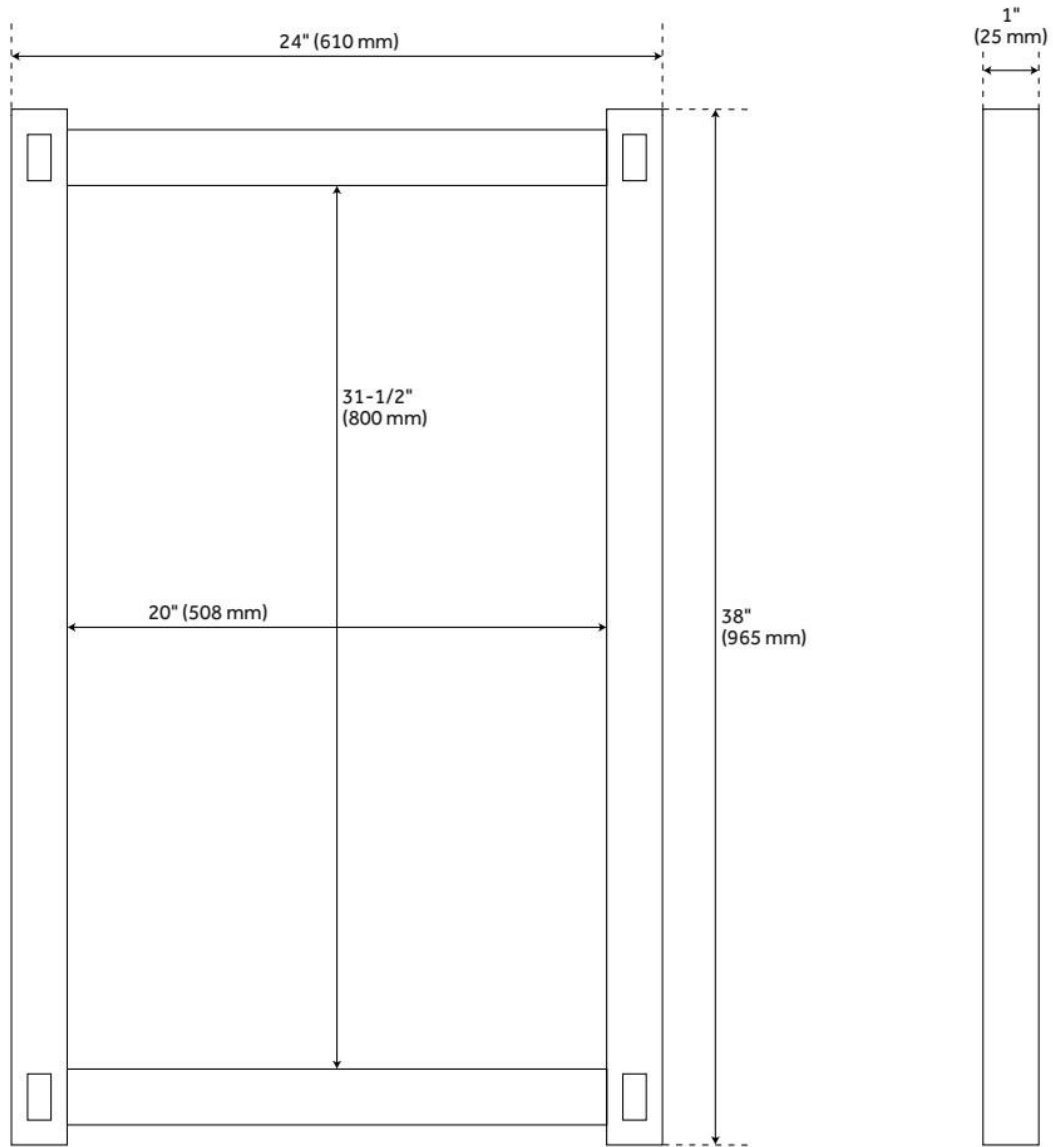

MORRIS VANITY MIRROR

SKU: 944318

Code: SH438514, SH438516, SH447155

FEATURES

Material: Wood

On/Off Switch: No

ADDITIONAL FEATURES

- 24" Mirror overall dimensions: 24" W x 38" H x 1" D. Mirror only dimensions: 20" W x 31-1/2" H.
- 30" Mirror overall dimensions: 30" W x 38" H x 1" D. Mirror only dimensions: 26" W x 31-1/2" H.
- 36" Mirror overall dimensions: 36" W x 38" H x 1" D. Mirror only dimensions: 32" W x 31-1/2" H.
- All dimensions are ($\pm 1/2"$).
- [Wood finish samples available.](#)

REVISED 8/22/2024

MORRIS VANITY MIRROR

SKU: 944318

Code: SH438514, SH438516, SH447155

REVISED 8/22/2024

MORRIS VANITY MIRROR

SKU: 944318

Code: SH438514, SH438516, SH447155

REVISED 8/22/2024

MORRIS VANITY MIRROR

SKU: 944318

Code: SH438514, SH438516, SH447155

REVISED 8/22/2024