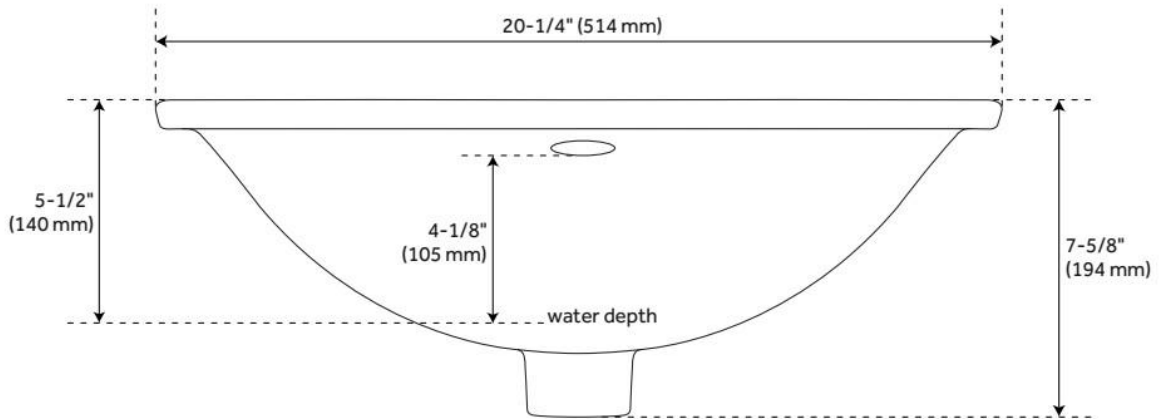

RECTANGULAR PORCELAIN UNDERMOUNT BATHROOM SINK - WHITE

SKU: 416462
Code: SH416462

REVISED 11/11/2024