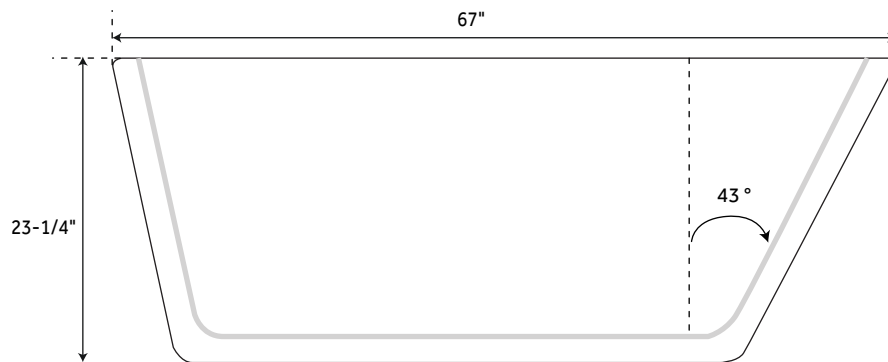

55" JAIDYN

ACRYLIC FREESTANDING TUB

SKU: 946781

FEATURES

- Product Finish: White
- Features: Integral Drain & Overflow
- Overflow Hole: Yes
- Integral Drain & Overflow: Yes
- Shape: Rectangle
- Material: Acrylic
- Drain Included: Yes
- Faucet Included: No
- Built-In Adjusters: Yes
- Tub Weight Uncrated (lbs): 115

SIGNATURE HARDWARE LIFETIME WARRANTY

See website for warranty information

All measurements are approximate. Measurements may vary +/- 1/2".

REVISED 05/23/2019

67" JAIDYN

ACRYLIC FREESTANDING TUB

SKU: 946781

FEATURES

Product Finish: White
Features: Integral Drain & Overflow
Overflow Hole: Yes
Integral Drain & Overflow: Yes
Shape: Rectangle
Material: Acrylic
Drain Included: Yes
Faucet Included: No
Built-In Adjusters: Yes
Tub Weight Uncrated (lbs): 115