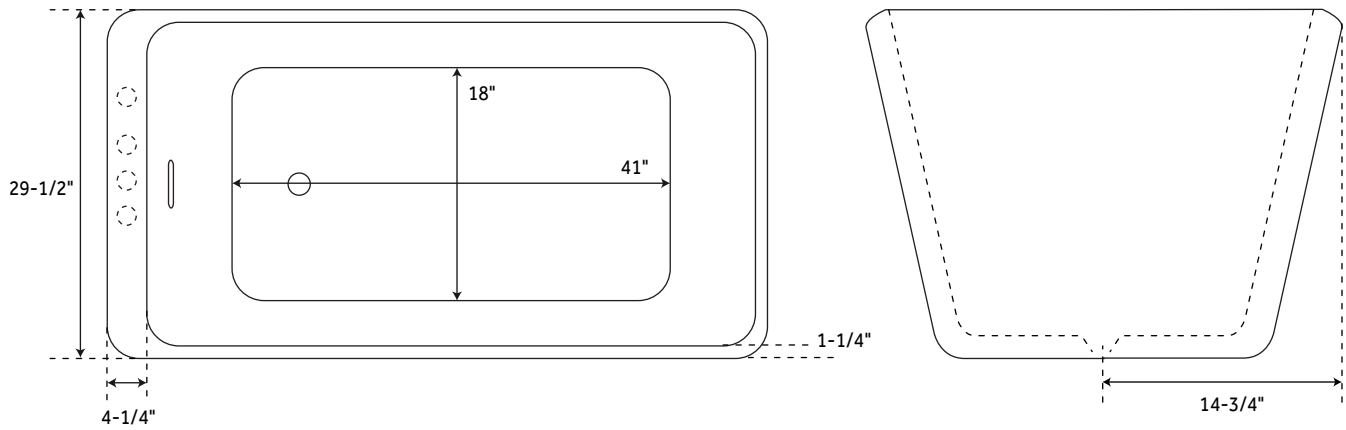

55" JAIDYN

ACRYLIC FREESTANDING TUB

SKU: 946781

FEATURES

- Product Finish: White
- Features: Integral Drain & Overflow
- Overflow Hole: Yes
- Integral Drain & Overflow: Yes
- Shape: Rectangle
- Material: Acrylic
- Drain Included: Yes
- Faucet Included: No
- Built-In Adjusters: Yes
- Tub Weight Uncrated (lbs): 115

SIGNATURE HARDWARE LIFETIME WARRANTY

See website for warranty information

All measurements are approximate. Measurements may vary +/- 1/2".

REVISED 05/23/2019

67" JAIDYN

ACRYLIC FREESTANDING TUB

SKU: 946781

FEATURES

Product Finish: White
Features: Integral Drain & Overflow
Overflow Hole: Yes
Integral Drain & Overflow: Yes
Shape: Rectangle
Material: Acrylic
Drain Included: Yes
Faucet Included: No
Built-In Adjusters: Yes
Tub Weight Uncrated (lbs): 115