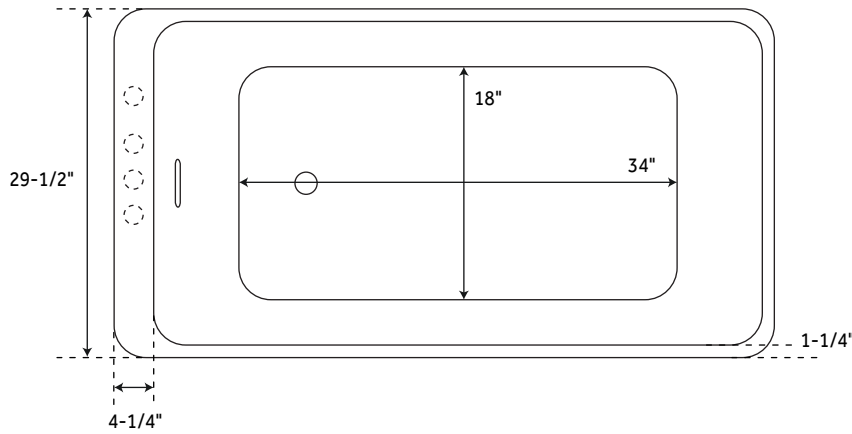

55" JAIDYN

ACRYLIC FREESTANDING TUB

SKU: 946781

FEATURES

- Product Finish: White
- Features: Integral Drain & Overflow
- Overflow Hole: Yes
- Integral Drain & Overflow: Yes
- Shape: Rectangle
- Material: Acrylic
- Drain Included: Yes
- Faucet Included: No
- Built-In Adjusters: Yes
- Tub Weight Uncrated (lbs): 115

SIGNATURE HARDWARE LIFETIME WARRANTY

See website for warranty information

All measurements are approximate. Measurements may vary +/- 1/2".

REVISED 05/23/2019

67" JAIDYN

ACRYLIC FREESTANDING TUB

SKU: 946781

FEATURES

Product Finish: White
Features: Integral Drain & Overflow
Overflow Hole: Yes
Integral Drain & Overflow: Yes
Shape: Rectangle
Material: Acrylic
Drain Included: Yes
Faucet Included: No
Built-In Adjusters: Yes
Tub Weight Uncrated (lbs): 115