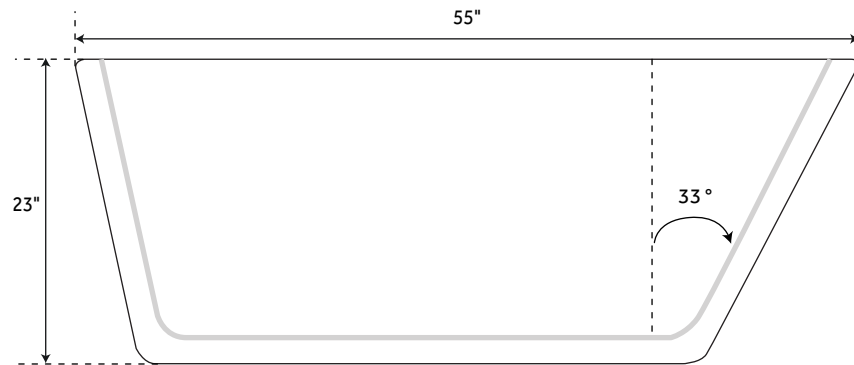

55" JAIDYN

ACRYLIC FREESTANDING TUB

SKU: 946781

FEATURES

- Product Finish: White
- Features: Integral Drain & Overflow
- Overflow Hole: Yes
- Integral Drain & Overflow: Yes
- Shape: Rectangle
- Material: Acrylic
- Drain Included: Yes
- Faucet Included: No
- Built-In Adjusters: Yes
- Tub Weight Uncrated (lbs): 115

SIGNATURE HARDWARE LIFETIME WARRANTY

See website for warranty information

All measurements are approximate. Measurements may vary +/- 1/2".

REVISED 05/23/2019

67" JAIDYN

ACRYLIC FREESTANDING TUB

SKU: 946781

FEATURES

Product Finish: White
Features: Integral Drain & Overflow
Overflow Hole: Yes
Integral Drain & Overflow: Yes
Shape: Rectangle
Material: Acrylic
Drain Included: Yes
Faucet Included: No
Built-In Adjusters: Yes
Tub Weight Uncrated (lbs): 115