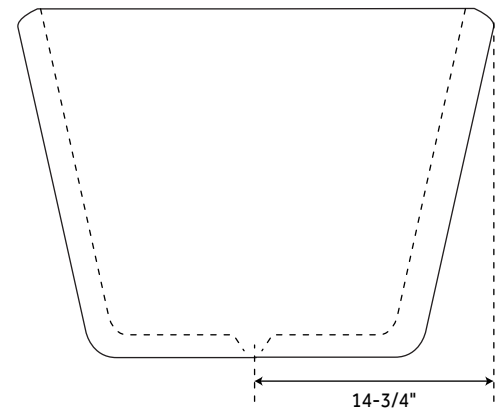

55" JAIDYN

ACRYLIC FREESTANDING TUB

SKU: 946781

FEATURES

- Product Finish: White
- Features: Integral Drain & Overflow
- Overflow Hole: Yes
- Integral Drain & Overflow: Yes
- Shape: Rectangle
- Material: Acrylic
- Drain Included: Yes
- Faucet Included: No
- Built-In Adjusters: Yes
- Tub Weight Uncrated (lbs): 115

FEATURES

Product Finish: White
Features: Integral Drain & Overflow
Overflow Hole: Yes
Integral Drain & Overflow: Yes
Shape: Rectangle
Material: Acrylic
Drain Included: Yes
Faucet Included: No
Built-In Adjusters: Yes
Tub Weight Uncrated (lbs): 115