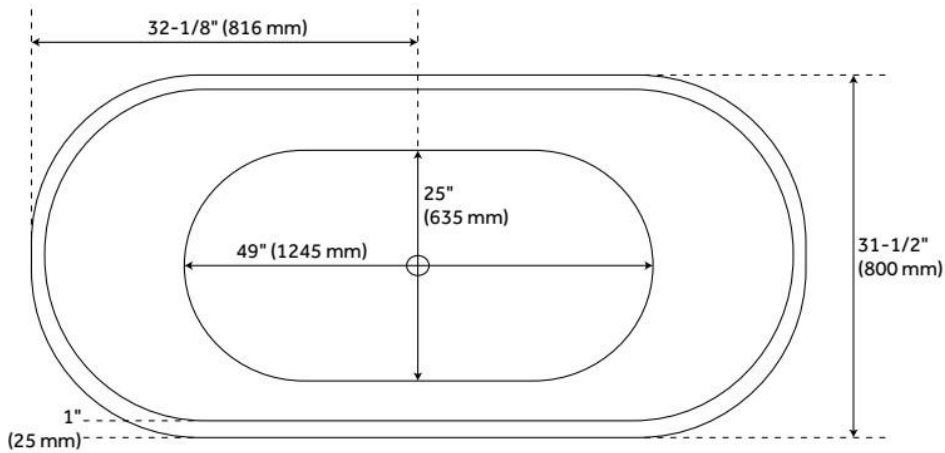

64" WINIFRED SOLID SURFACE FREESTANDING TUB

SKU: 306468
Code: SH306468

REVISED 6/26/2024