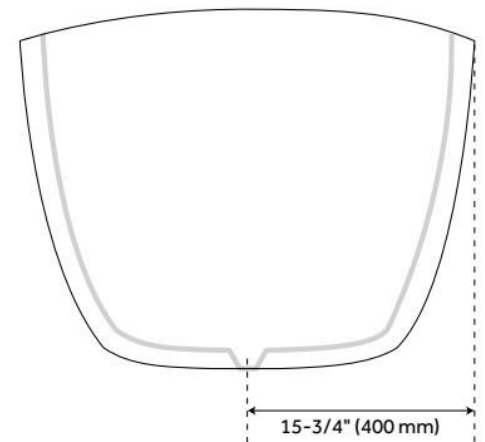

64" WINIFRED SOLID SURFACE FREESTANDING TUB

SKU: 306468
Code: SH306468

REVISED 6/26/2024