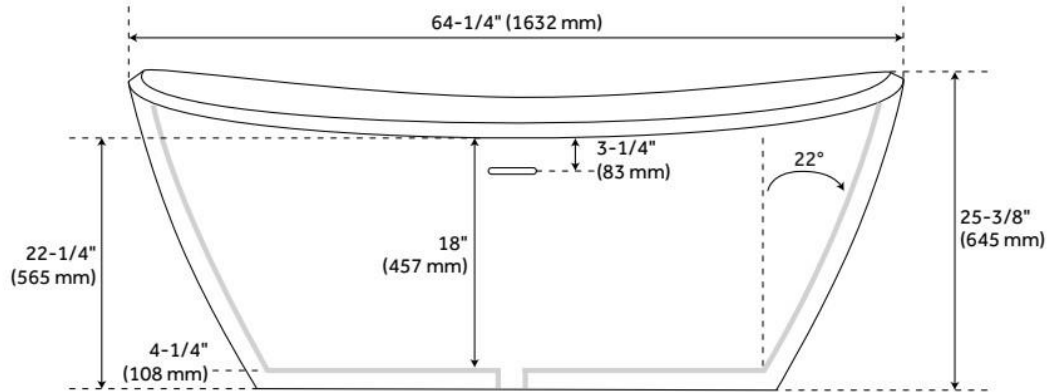

64" WINIFRED SOLID SURFACE FREESTANDING TUB

SKU: 306468
Code: SH306468

REVISED 6/26/2024