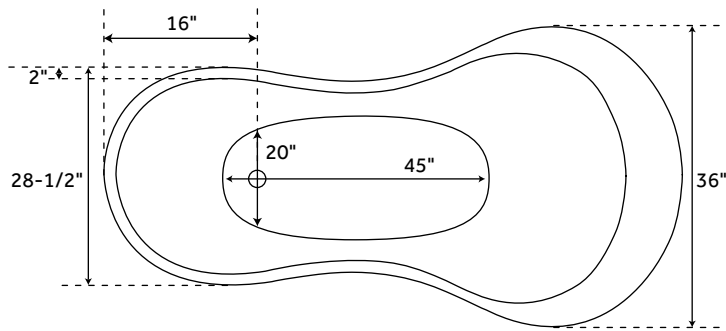

72" MCQUIRE

HAMMERED COPPER SLIPPER CLAWFOOT TUB WITH BRIGHT COPPER INTERIOR

SKU: 948804

FEATURES

Design: Traditional
Product Finish: Black
Overflow Hole: Optional
Shape: Oval
Material: Copper
Water Depth to Rim: 18-1/2"
Water Depth To Overflow: 15-3/4"
Exterior Treatment: Hammered
Interior Treatment: Hammered
Feet Type: Lion Paw
Feet Material: Copper
Metal Gauge/Thickness: 16 Gauge
Tap Deck: No
Drain Included: Optional
Drain Placement: End
Faucet Included: No
Faucet Drillings: No Drillings
Tub Weight Uncrated (lbs): 150
Tub Weight Crated (lbs): 260