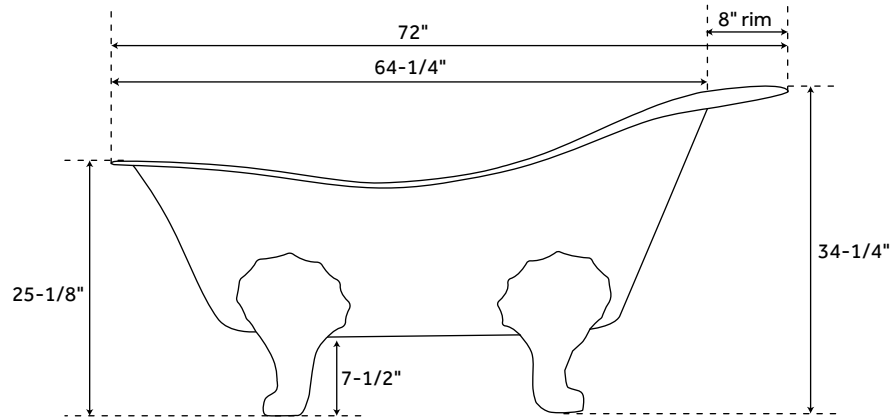

72" MCQUIRE

HAMMERED COPPER SLIPPER CLAWFOOT TUB WITH BRIGHT COPPER INTERIOR

SKU: 948804

FEATURES

Design: Traditional
Product Finish: Black
Overflow Hole: Optional
Shape: Oval
Material: Copper
Water Depth to Rim: 18-1/2"
Water Depth To Overflow: 15-3/4"
Exterior Treatment: Hammered
Interior Treatment: Hammered
Feet Type: Lion Paw
Feet Material: Copper
Metal Gauge/Thickness: 16 Gauge
Tap Deck: No
Drain Included: Optional
Drain Placement: End
Faucet Included: No
Faucet Drillings: No Drillings
Tub Weight Uncrated (lbs): 150
Tub Weight Crated (lbs): 260