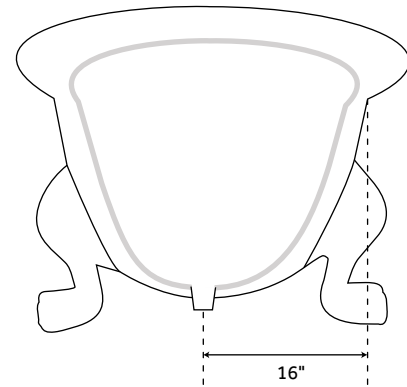

72" MCQUIRE

HAMMERED COPPER SLIPPER CLAWFOOT TUB WITH BRIGHT COPPER INTERIOR

SKU: 948804

FEATURES

Design: Traditional
Product Finish: Black
Overflow Hole: Optional
Shape: Oval
Material: Copper
Water Depth to Rim: 18-1/2"
Water Depth To Overflow: 15-3/4"
Exterior Treatment: Hammered
Interior Treatment: Hammered
Feet Type: Lion Paw
Feet Material: Copper
Metal Gauge/Thickness: 16 Gauge
Tap Deck: No
Drain Included: Optional
Drain Placement: End
Faucet Included: No
Faucet Drillings: No Drillings
Tub Weight Uncrated (lbs): 150
Tub Weight Crated (lbs): 260