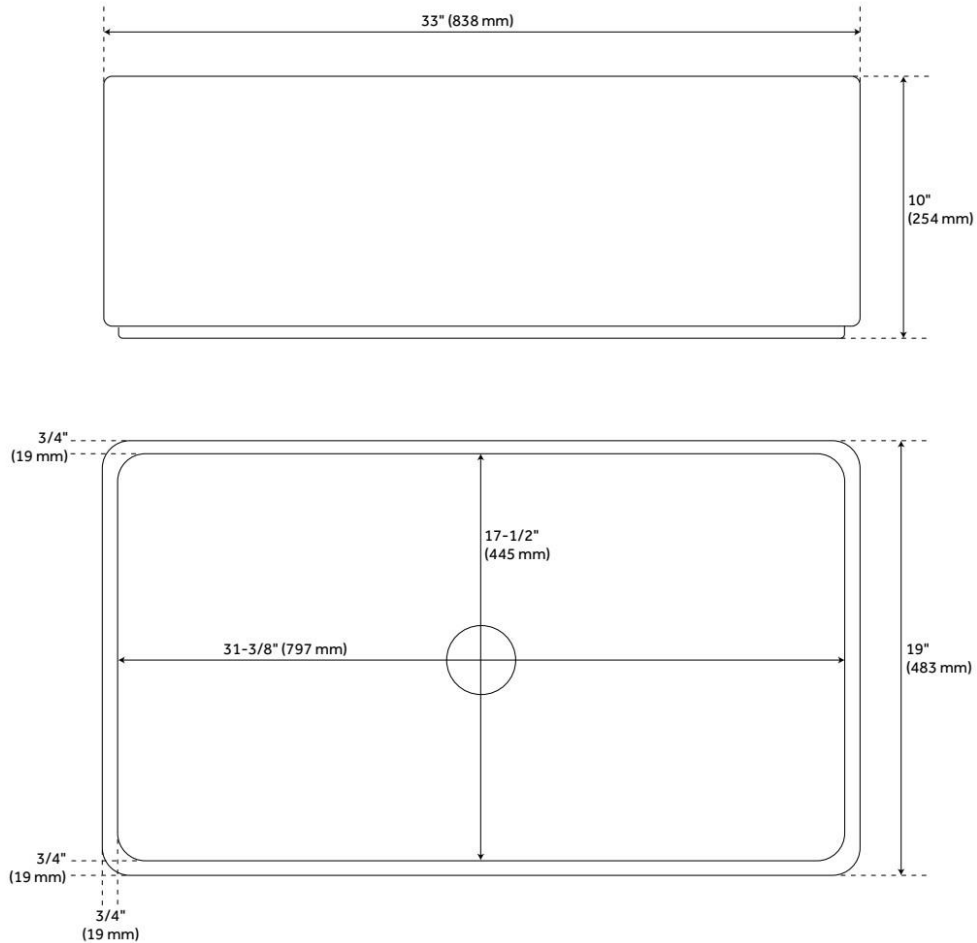

33" TORUN FIRECLAY FARMHOUSE SINK - MATTE BLACK

SKU: 433919
Code: SH433919

33" TORUN FIRECLAY FARMHOUSE SINK - MATTE BLACK

SKU: 941307

All dimensions and specifications are nominal and may vary. Use actual products for accuracy in critical situations.

SIGNATURE HARDWARE

See Website For Warranty Information
signaturehardware.com/warranty

signaturehardware.com

REVISED 7/11/2024

SIGNATURE HARDWARE

See Website For Warranty Information
signaturehardware.com/warranty

signaturehardware.com