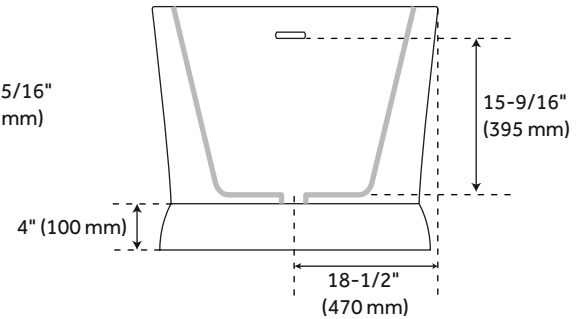

CONTENTS

66" TUB PAGE 2

REVISED 04/21/2021

66" BARREN

ACRYLIC FREESTANDING TUB

SKU: 946779

FEATURES

- Length: 66-3/8"
- Width: 32"
- Height: 23-13/16"
- Tub Interior Length: 46-1/16"
- Tub Interior Width: 21-1/4" to 16-9/16"
- Water Depth To Overflow: 15-9/16"
- Water Depth to Rim: 18-15/16"
- Water Capacity Without Overflow (Gallons): 78
- Water Capacity With Overflow (Gallons): 71
- Tub Weight Uncrated (Lbs): 151
- Tub Weight Crated (Lbs): 241

PRODUCT IMAGE