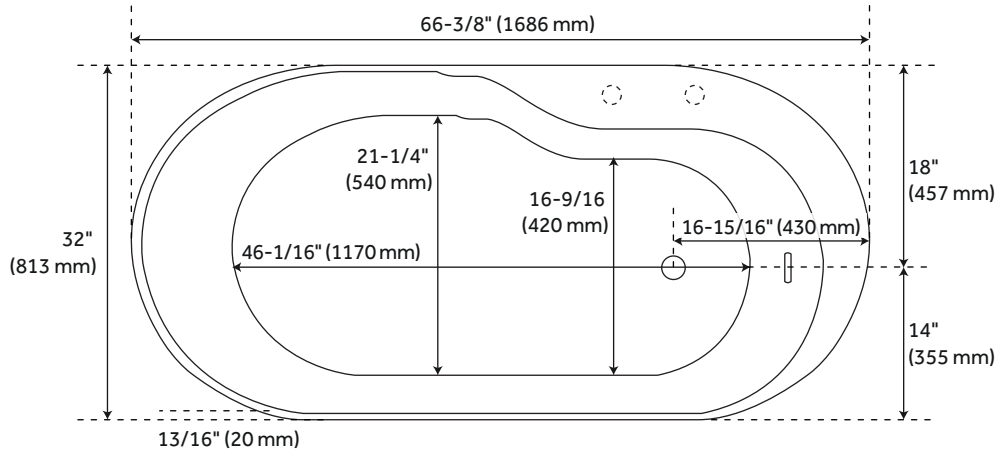

66" BARREN

ACRYLIC FREESTANDING TUB

SKU: 946779

FEATURES

- Product Finish: White
- Features: Integral Drain & Overflow
- Overflow Hole: Yes
- Integral Drain & Overflow : Yes
- Shape: Rectangle
- Material: Acrylic
- Drain Included: Yes
- Faucet Included: No
- Built-in Adjusters: Yes
- Trim Kit Includes: Pop-Up Drain with Matching Drain Cover and Overflow Plate in your Choice of Color
- Formed of Two Acrylic Sheets, the Air Between Acting as Thermal Insulator
- Insulation Option: Increases Heat Retention and Prevents Condensation Due to Water and Air Temperature Fluctuations

CONTENTS

66" TUB PAGE 2

REVISED 04/21/2021

66" BARREN

ACRYLIC FREESTANDING TUB

SKU: 946779

FEATURES

- Length: 66-3/8"
- Width: 32"
- Height: 23-13/16"
- Tub Interior Length: 46-1/16"
- Tub Interior Width: 21-1/4" to 16-9/16"
- Water Depth To Overflow: 15-9/16"
- Water Depth to Rim: 18-15/16"
- Water Capacity Without Overflow (Gallons): 78
- Water Capacity With Overflow (Gallons): 71
- Tub Weight Uncrated (Lbs): 151
- Tub Weight Crated (Lbs): 241

PRODUCT IMAGE