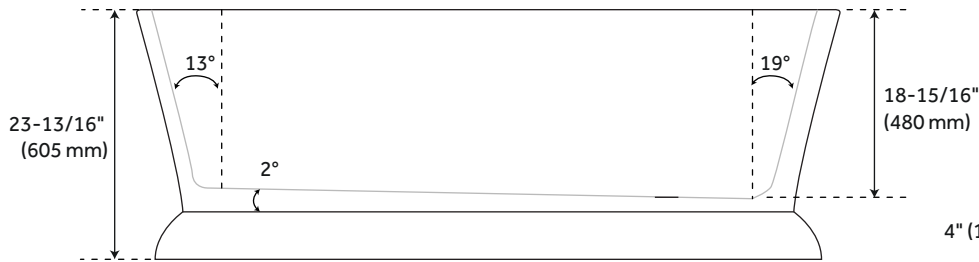

66" BARREN

ACRYLIC FREESTANDING TUB

SKU: 946779

FEATURES

- Product Finish: White
- Features: Integral Drain & Overflow
- Overflow Hole: Yes
- Integral Drain & Overflow : Yes
- Shape: Rectangle
- Material: Acrylic
- Drain Included: Yes
- Faucet Included: No
- Built-in Adjusters: Yes
- Trim Kit Includes: Pop-Up Drain with Matching Drain Cover and Overflow Plate in your Choice of Color
- Formed of Two Acrylic Sheets, the Air Between Acting as Thermal Insulator
- Insulation Option: Increases Heat Retention and Prevents Condensation Due to Water and Air Temperature Fluctuations

CONTENTS

66" TUB PAGE 2

REVISED 04/21/2021

66" BARREN

ACRYLIC FREESTANDING TUB

SKU: 946779

FEATURES

- Length: 66-3/8"
- Width: 32"
- Height: 23-13/16"
- Tub Interior Length: 46-1/16"
- Tub Interior Width: 21-1/4" to 16-9/16"
- Water Depth To Overflow: 15-9/16"
- Water Depth to Rim: 18-15/16"
- Water Capacity Without Overflow (Gallons): 78
- Water Capacity With Overflow (Gallons): 71
- Tub Weight Uncrated (Lbs): 151
- Tub Weight Crated (Lbs): 241

PRODUCT IMAGE