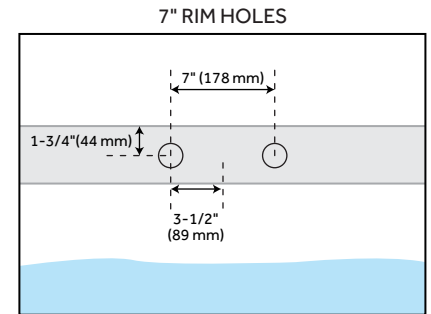

66" BARREN

ACRYLIC FREESTANDING TUB

SKU: 946779

FEATURES

- Product Finish: White
- Features: Integral Drain & Overflow
- Overflow Hole: Yes
- Integral Drain & Overflow : Yes
- Shape: Rectangle
- Material: Acrylic
- Drain Included: Yes
- Faucet Included: No
- Built-in Adjusters: Yes
- Trim Kit Includes: Pop-Up Drain with Matching Drain Cover and Overflow Plate in your Choice of Color
- Formed of Two Acrylic Sheets, the Air Between Acting as Thermal Insulator
- Insulation Option: Increases Heat Retention and Prevents Condensation Due to Water and Air Temperature Fluctuations

CONTENTS

66" TUB PAGE 2

REVISED 04/21/2021

66" BARREN

ACRYLIC FREESTANDING TUB

SKU: 946779

FEATURES

- Length: 66-3/8"
- Width: 32"
- Height: 23-13/16"
- Tub Interior Length: 46-1/16"
- Tub Interior Width: 21-1/4" to 16-9/16"
- Water Depth To Overflow: 15-9/16"
- Water Depth to Rim: 18-15/16"
- Water Capacity Without Overflow (Gallons): 78
- Water Capacity With Overflow (Gallons): 71
- Tub Weight Uncrated (Lbs): 151
- Tub Weight Crated (Lbs): 241