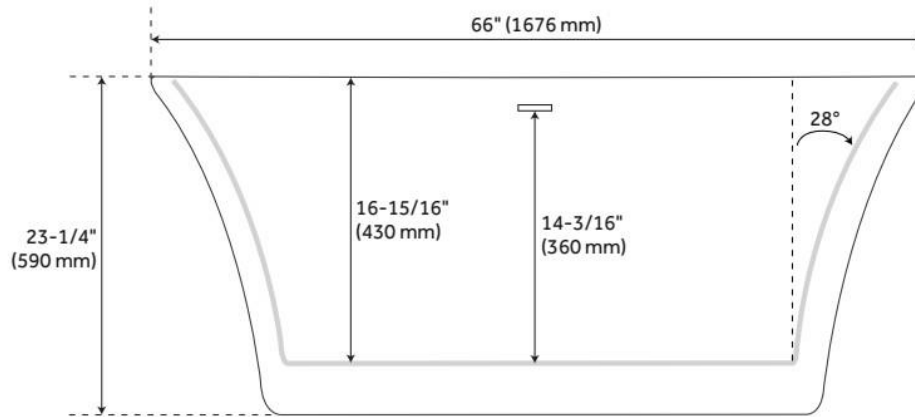

66" DRAQUE ACYLIC FREESTANDING TUB

SKU: 948615-66

Code: SH481059, SH481058, SH481057, SH481056, SH481055, SH481054, SH481053

REVISED 6/18/2024