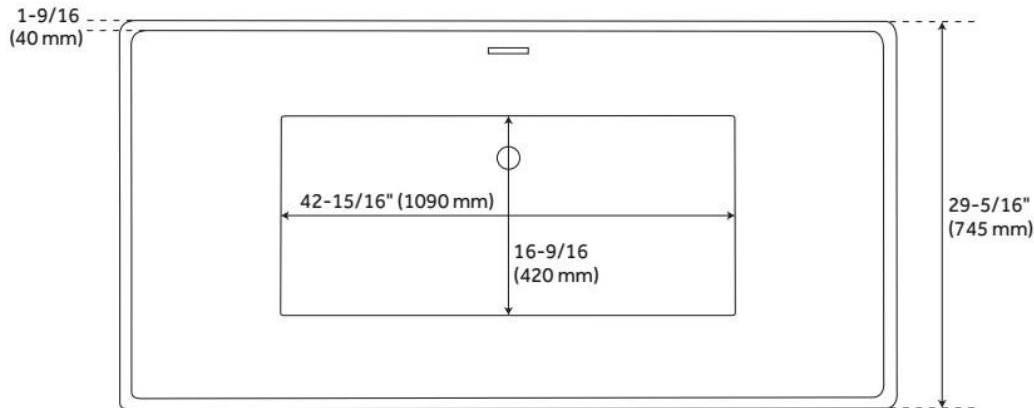

66" DRAQUE ACYLIC FREESTANDING TUB

SKU: 948615-66

Code: SH481059, SH481058, SH481057, SH481056, SH481055, SH481054, SH481053

REVISED 6/18/2024