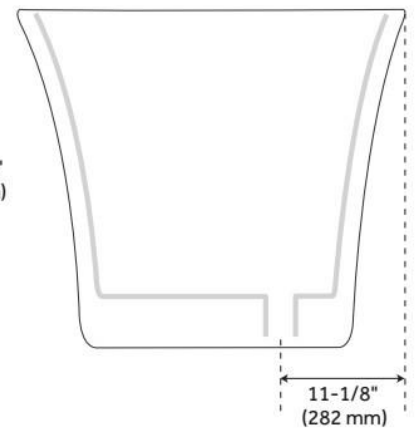

66" DRAQUE ACYLIC FREESTANDING TUB

SKU: 948615-66

Code: SH481059, SH481058, SH481057, SH481056, SH481055, SH481054, SH481053

REVISED 6/18/2024