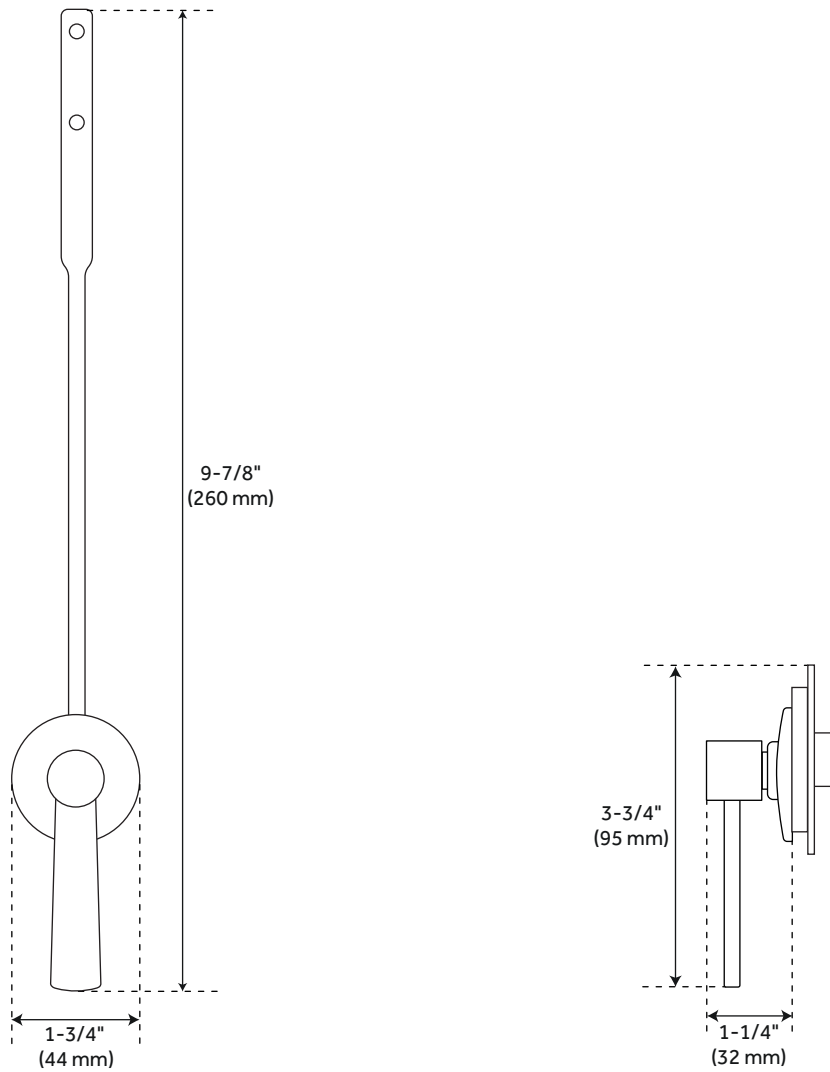

PENDLETON

TOILET TANK HANDLE

SKU: 948610

FEATURES

Material: Brass
Length: 9-7/8"
Height: 1-3/4"
Depth: 1-1/4"
Handle Type: Lever
Handle Length: 3-3/4"
Height to Bottom of Handle: 1-3/4"
Fits most tanks.
Interior lever length: 8".
Handle is designed to fit the side of the tank.

SIGNATURE HARDWARE LIFETIME WARRANTY

See website for warranty information

All dimensions and specifications are nominal and may vary. Use actual products for accuracy in critical situations.

REVISED 01/20/2020
Code: SHPT100TLVBN, SHPT100TLVCP,
SHPT100TLVORB, SHPT100TLVPN